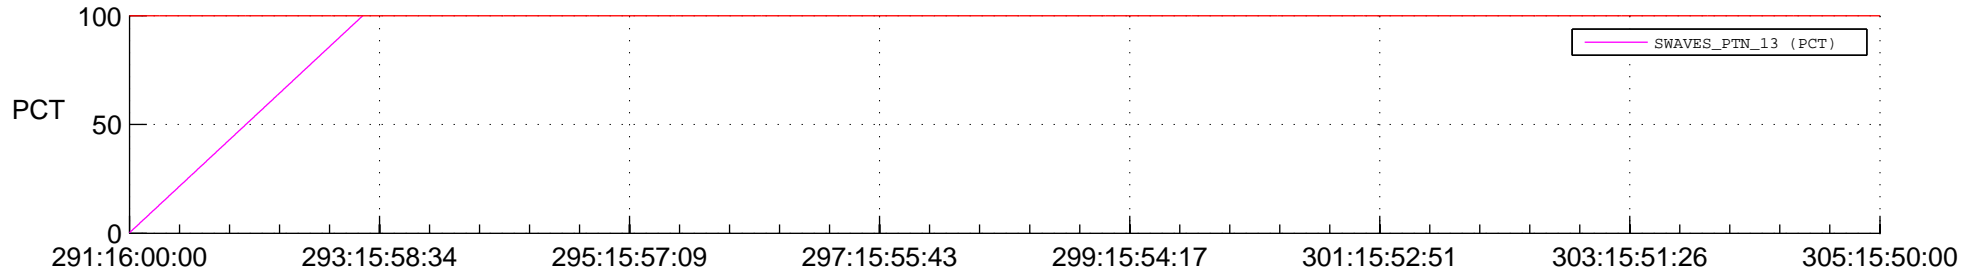

STEREO BEHIND SSR PCT Full Prediction

SWAVES_Percent_Full_Prediction

IMPACT_Percent_Full_Prediction

PLASTIC_Percent_Full_Prediction

Spacecraft_DownLink_Rate

Ground Time (2017:291:16:00:00.000 -2017:305:15:50:00.000)