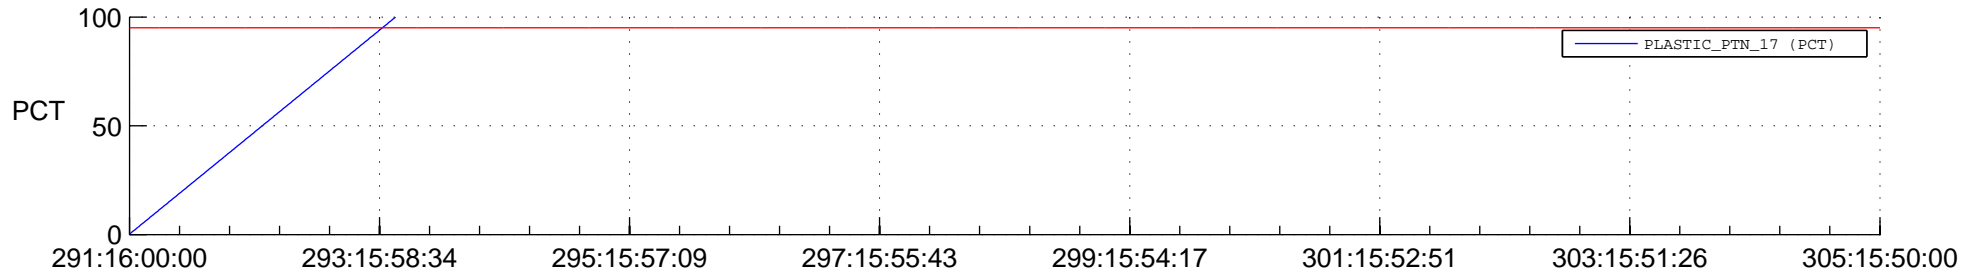

STEREO BEHIND SSR PCT Full Prediction

SWAVES_Percent_Full_Prediction

IMPACT_Percent_Full_Prediction

PLASTIC_Percent_Full_Prediction

Spacecraft_DownLink_Rate

Ground Time (2017:291:16:00:00.000 -2017:305:15:50:00.000)