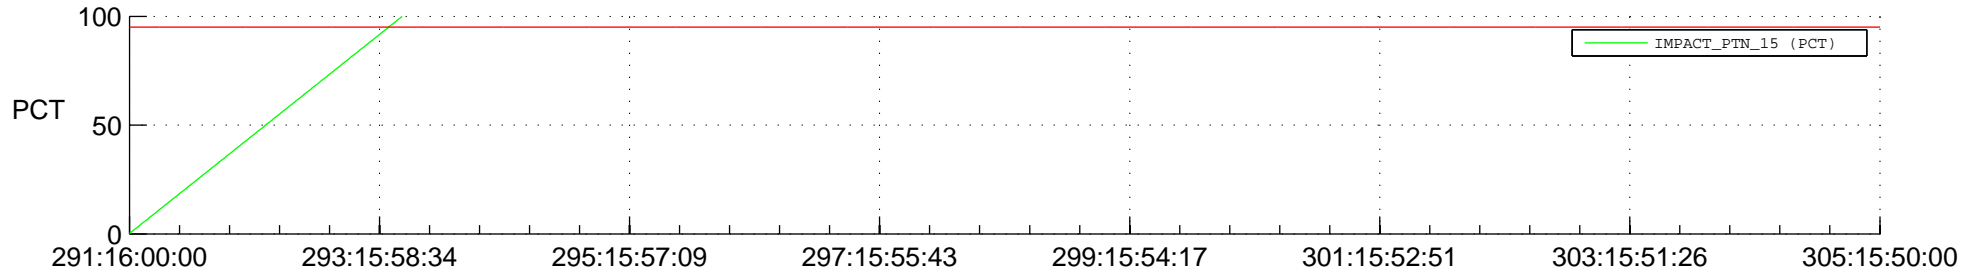

STEREO BEHIND SSR PCT Full Prediction

SWAVES_Percent_Full_Prediction

IMPACT_Percent_Full_Prediction

PLASTIC_Percent_Full_Prediction

Spacecraft_DownLink_Rate

Ground Time (2017:291:16:00:00.000 -2017:305:15:50:00.000)