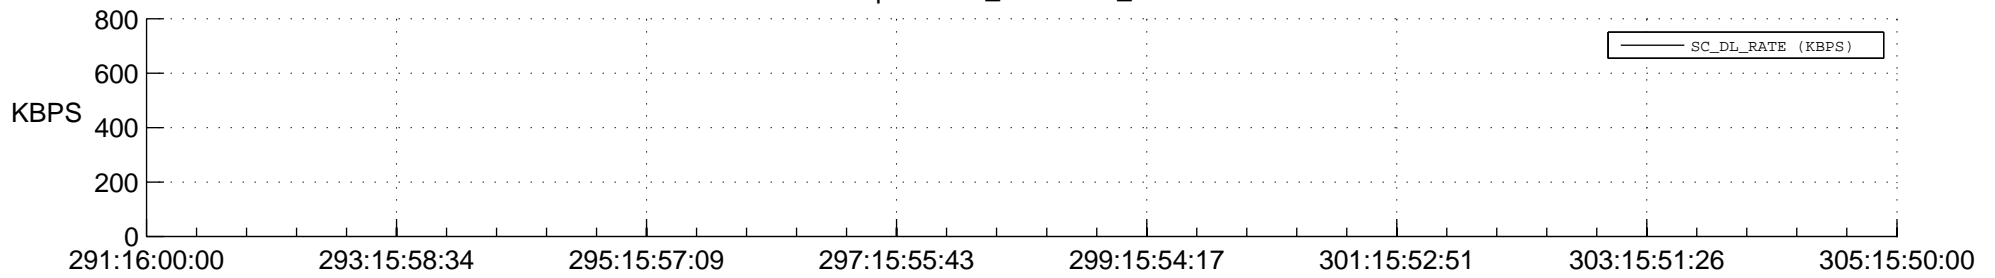

STEREO BEHIND SSR PCT Full Prediction

SWAVES_Percent_Full_Prediction

IMPACT_Percent_Full_Prediction

PLASTIC_Percent_Full_Prediction

Spacecraft_DownLink_Rate

Ground Time (2017:291:16:00:00.000 -2017:305:15:50:00.000)