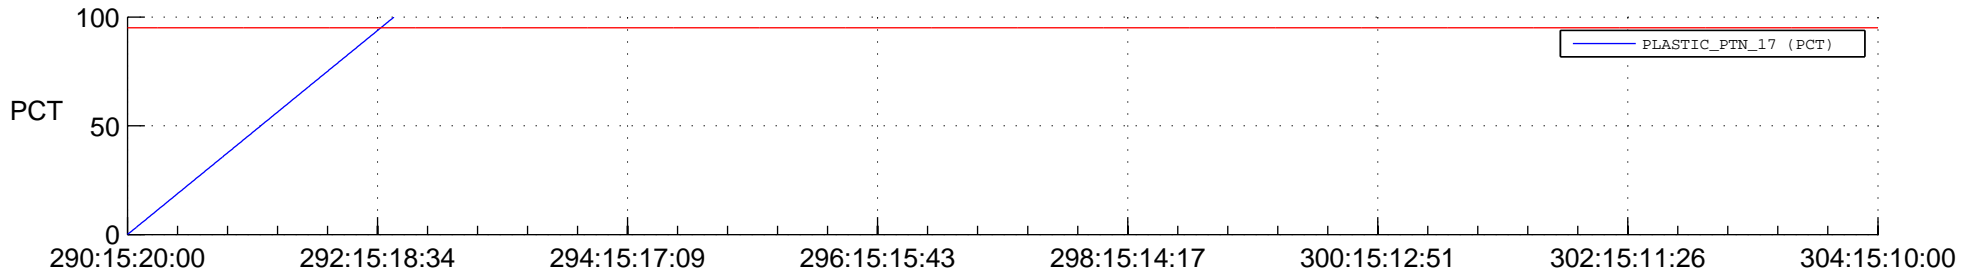

STEREO BEHIND SSR PCT Full Prediction

SWAVES_Percent_Full_Prediction

IMPACT_Percent_Full_Prediction

PLASTIC_Percent_Full_Prediction

Spacecraft_DownLink_Rate

Ground Time (2017:290:15:20:00.000 -2017:304:15:10:00.000)