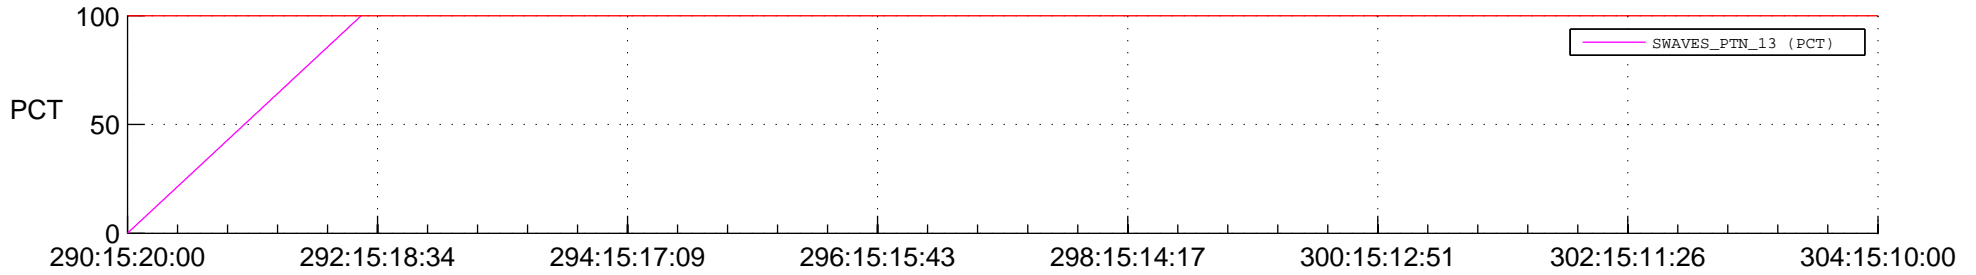

STEREO BEHIND SSR PCT Full Prediction

SWAVES_Percent_Full_Prediction

IMPACT_Percent_Full_Prediction

PLASTIC_Percent_Full_Prediction

Spacecraft_DownLink_Rate

Ground Time (2017:290:15:20:00.000 -2017:304:15:10:00.000)