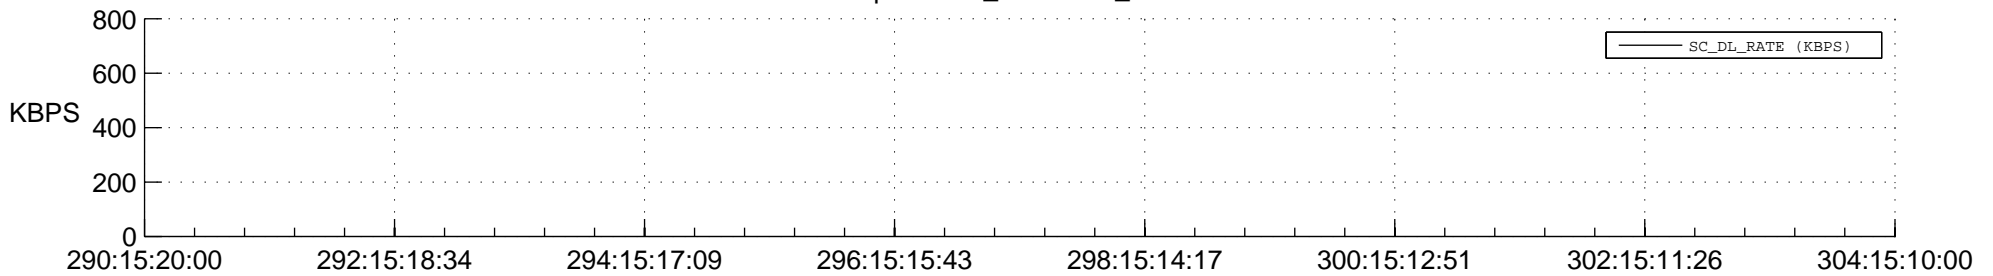

STEREO BEHIND SSR PCT Full Prediction

SWAVES_Percent_Full_Prediction

IMPACT_Percent_Full_Prediction

PLASTIC_Percent_Full_Prediction

Spacecraft_DownLink_Rate

Ground Time (2017:290:15:20:00.000 -2017:304:15:10:00.000)