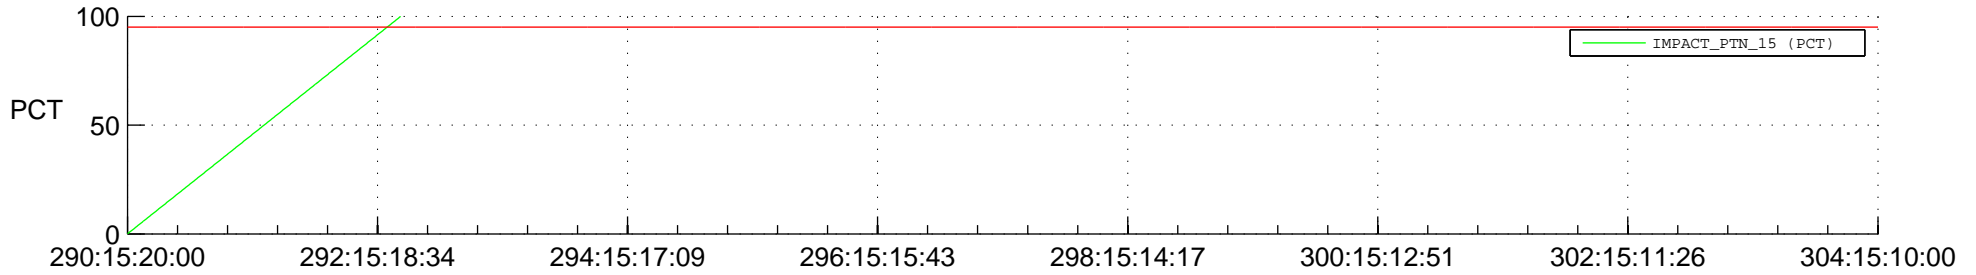

STEREO BEHIND SSR PCT Full Prediction

SWAVES_Percent_Full_Prediction

IMPACT_Percent_Full_Prediction

PLASTIC_Percent_Full_Prediction

Spacecraft_DownLink_Rate

Ground Time (2017:290:15:20:00.000 -2017:304:15:10:00.000)