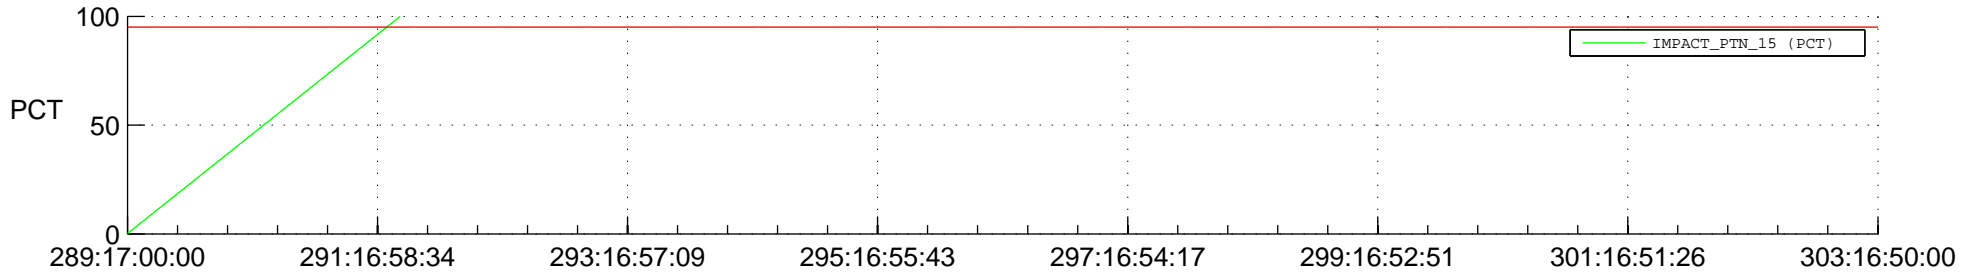

STEREO BEHIND SSR PCT Full Prediction

SWAVES_Percent_Full_Prediction

IMPACT_Percent_Full_Prediction

PLASTIC_Percent_Full_Prediction

Spacecraft_DownLink_Rate

Ground Time (2017:289:17:00:00.000 -2017:303:16:50:00.000)