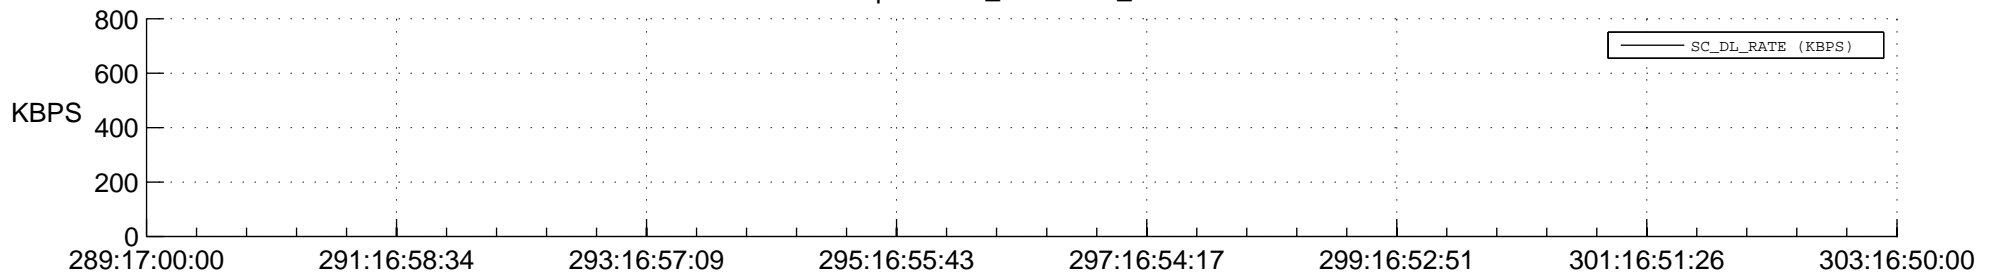

STEREO BEHIND SSR PCT Full Prediction

SWAVES_Percent_Full_Prediction

IMPACT_Percent_Full_Prediction

PLASTIC_Percent_Full_Prediction

Spacecraft_DownLink_Rate

Ground Time (2017:289:17:00:00.000 -2017:303:16:50:00.000)