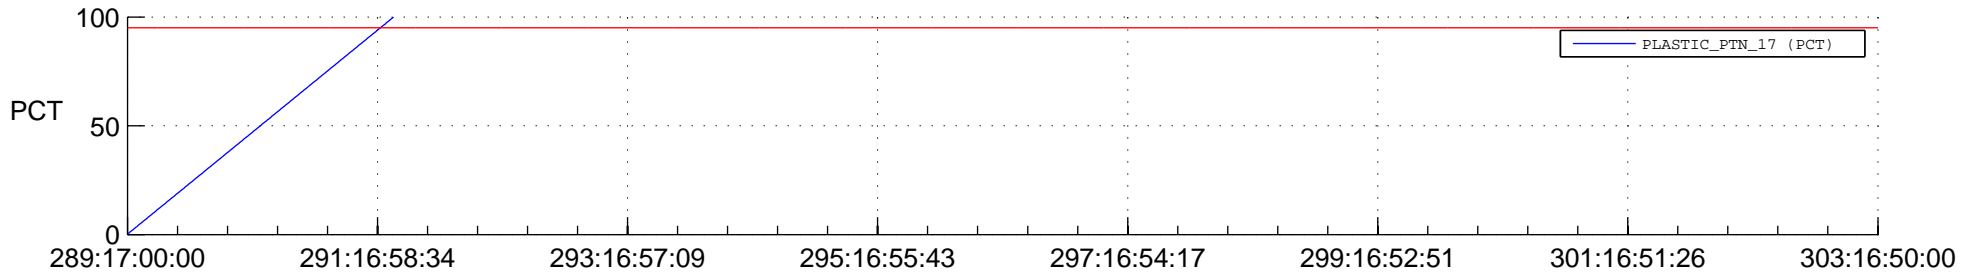

STEREO BEHIND SSR PCT Full Prediction

SWAVES_Percent_Full_Prediction

IMPACT_Percent_Full_Prediction

PLASTIC_Percent_Full_Prediction

Spacecraft_DownLink_Rate

Ground Time (2017:289:17:00:00.000 -2017:303:16:50:00.000)