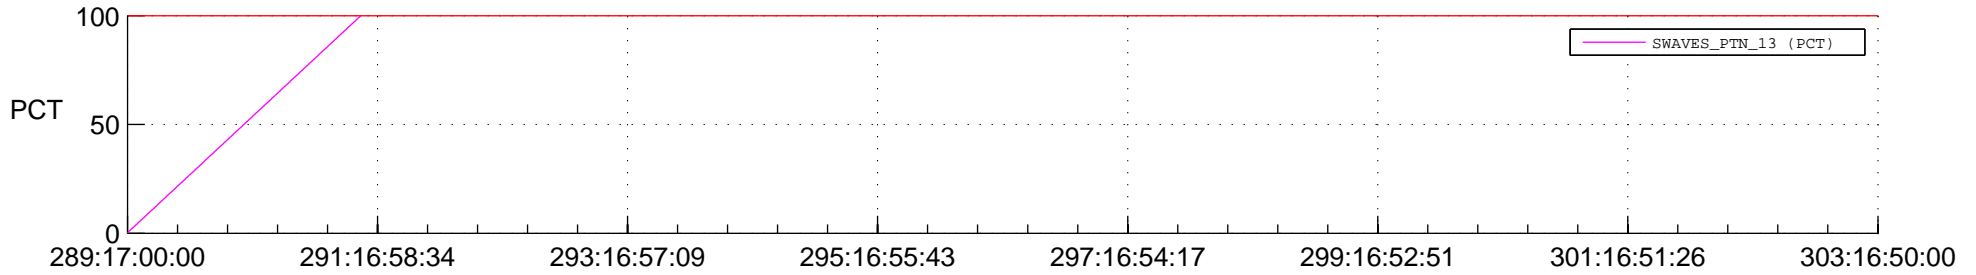

STEREO BEHIND SSR PCT Full Prediction

SWAVES_Percent_Full_Prediction

IMPACT_Percent_Full_Prediction

PLASTIC_Percent_Full_Prediction

Spacecraft_DownLink_Rate

Ground Time (2017:289:17:00:00.000 -2017:303:16:50:00.000)