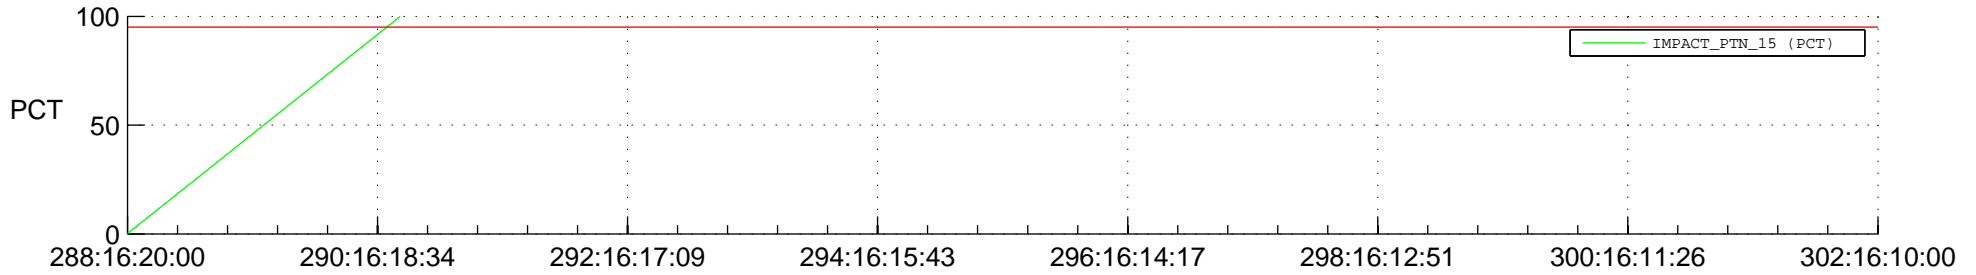

STEREO BEHIND SSR PCT Full Prediction

SWAVES_Percent_Full_Prediction

IMPACT_Percent_Full_Prediction

PLASTIC_Percent_Full_Prediction

Spacecraft_DownLink_Rate

Ground Time (2017:288:16:20:00.000 -2017:302:16:10:00.000)