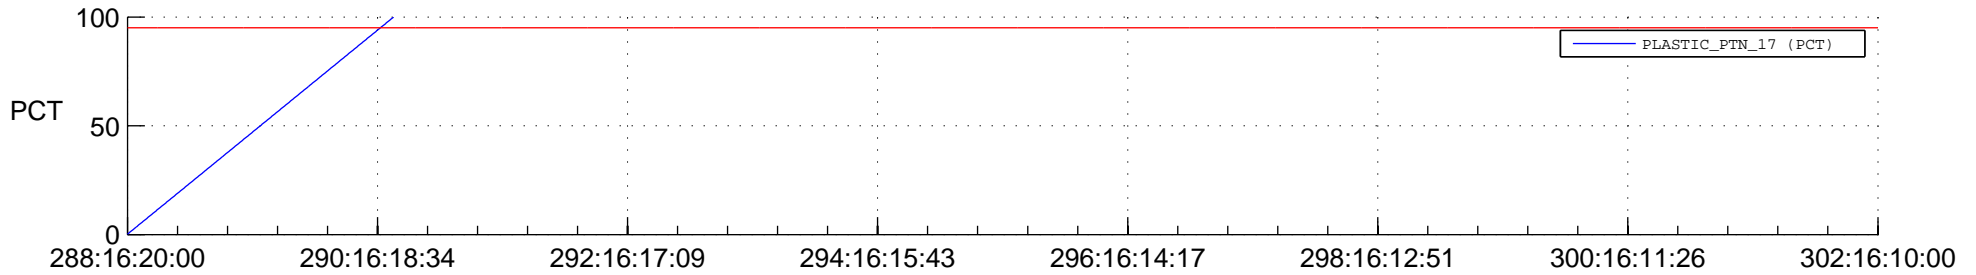

STEREO BEHIND SSR PCT Full Prediction

SWAVES_Percent_Full_Prediction

IMPACT_Percent_Full_Prediction

PLASTIC_Percent_Full_Prediction

Spacecraft_DownLink_Rate

Ground Time (2017:288:16:20:00.000 -2017:302:16:10:00.000)