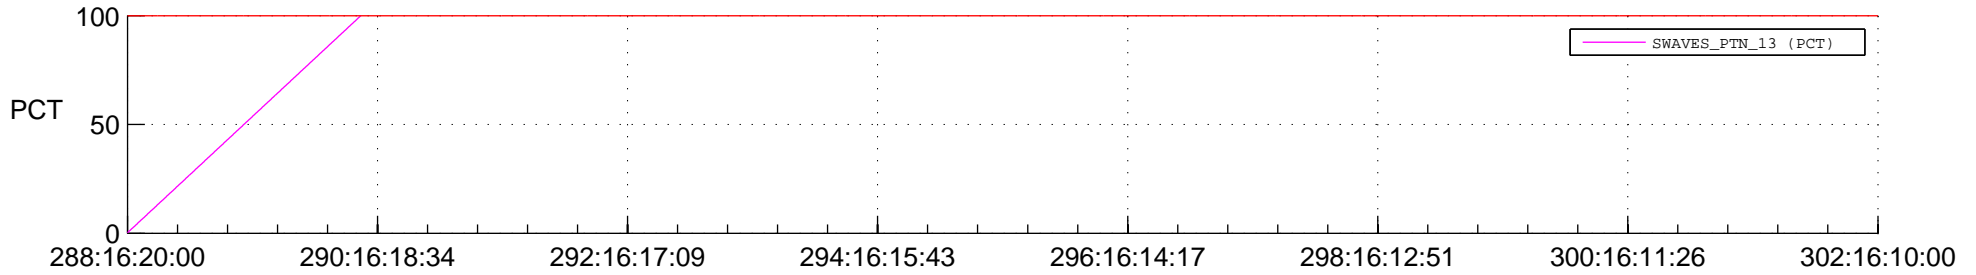

STEREO BEHIND SSR PCT Full Prediction

SWAVES_Percent_Full_Prediction

IMPACT_Percent_Full_Prediction

PLASTIC_Percent_Full_Prediction

Spacecraft_DownLink_Rate

Ground Time (2017:288:16:20:00.000 -2017:302:16:10:00.000)