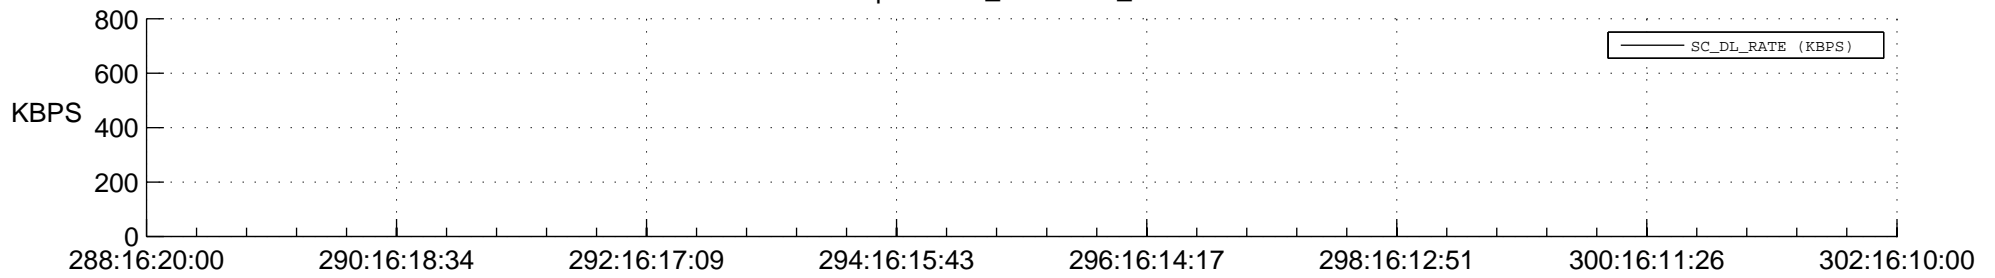

STEREO BEHIND SSR PCT Full Prediction

SWAVES_Percent_Full_Prediction

IMPACT_Percent_Full_Prediction

PLASTIC_Percent_Full_Prediction

Spacecraft_DownLink_Rate

Ground Time (2017:288:16:20:00.000 -2017:302:16:10:00.000)