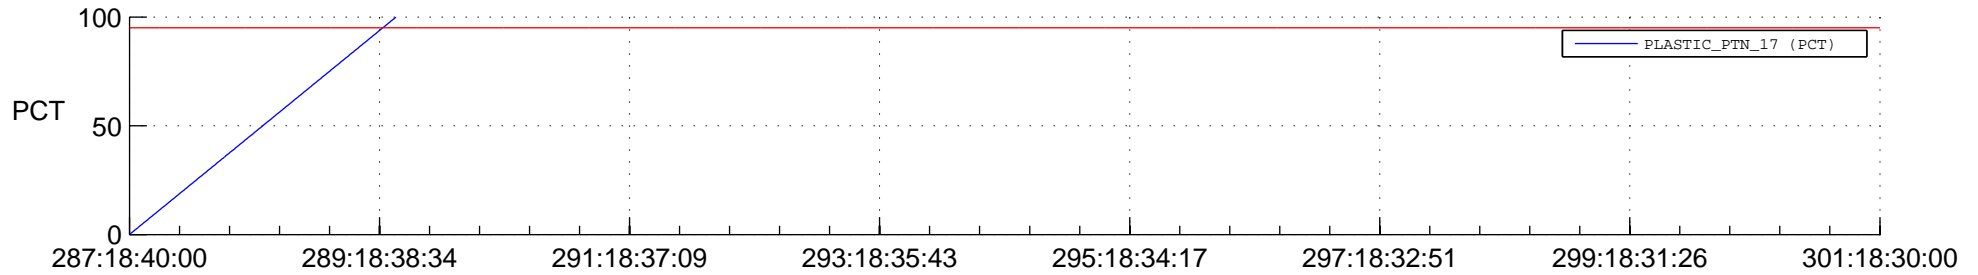

## Spacecraft\_DownLink\_Rate

Ground Time (2017:287:18:40:00.000 -2017:301:18:30:00.000)