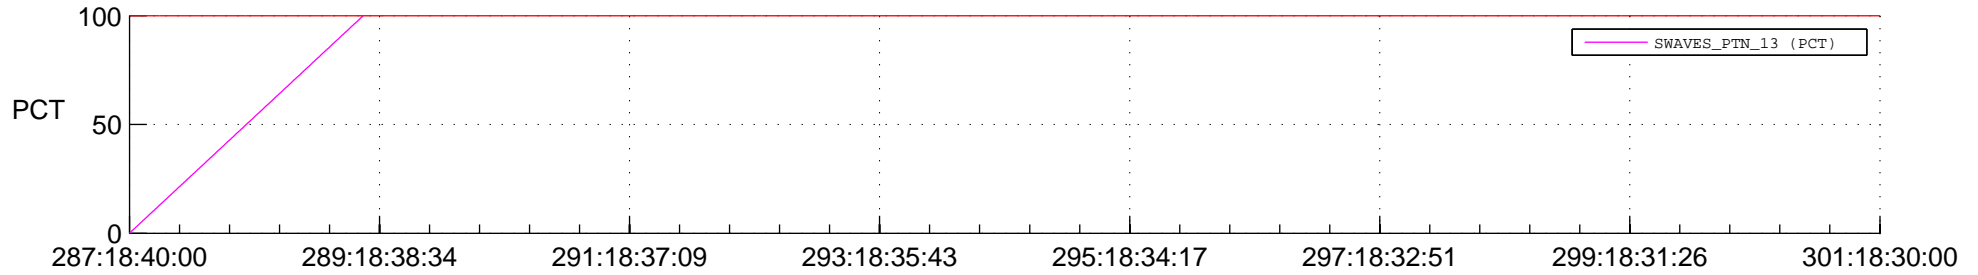

STEREO BEHIND SSR PCT Full Prediction

SWAVES_Percent_Full_Prediction