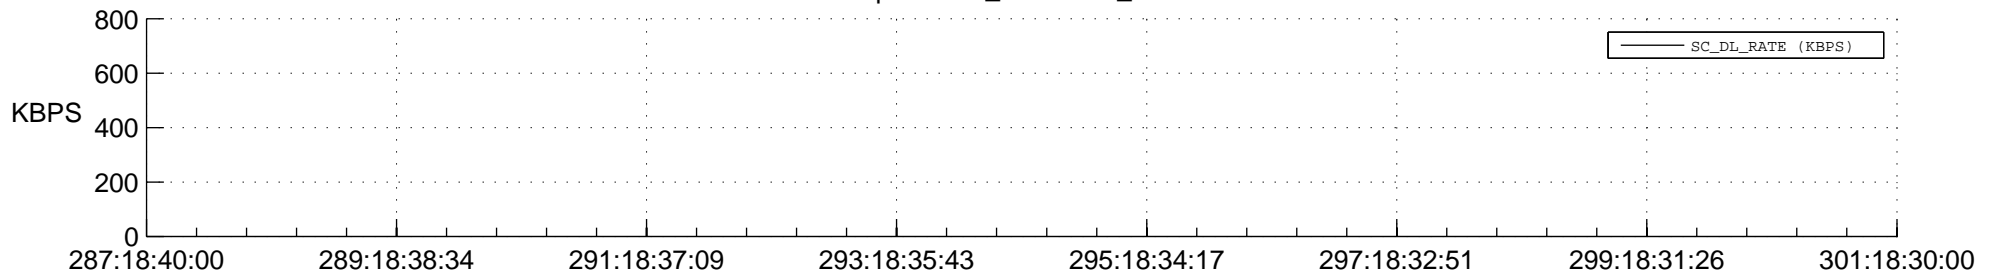

## Spacecraft\_DownLink\_Rate

Ground Time (2017:287:18:40:00.000 -2017:301:18:30:00.000)