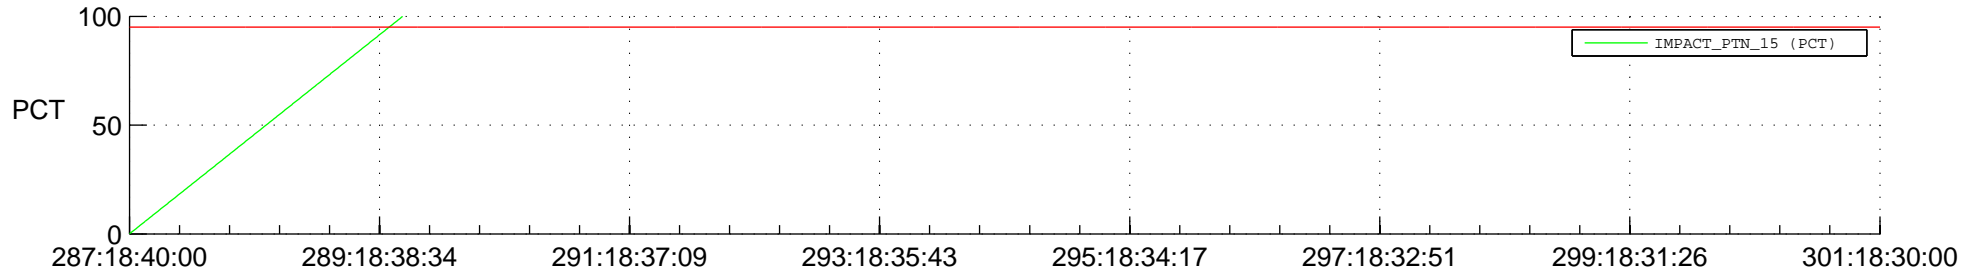

IMPACT_Percent_Full_Prediction