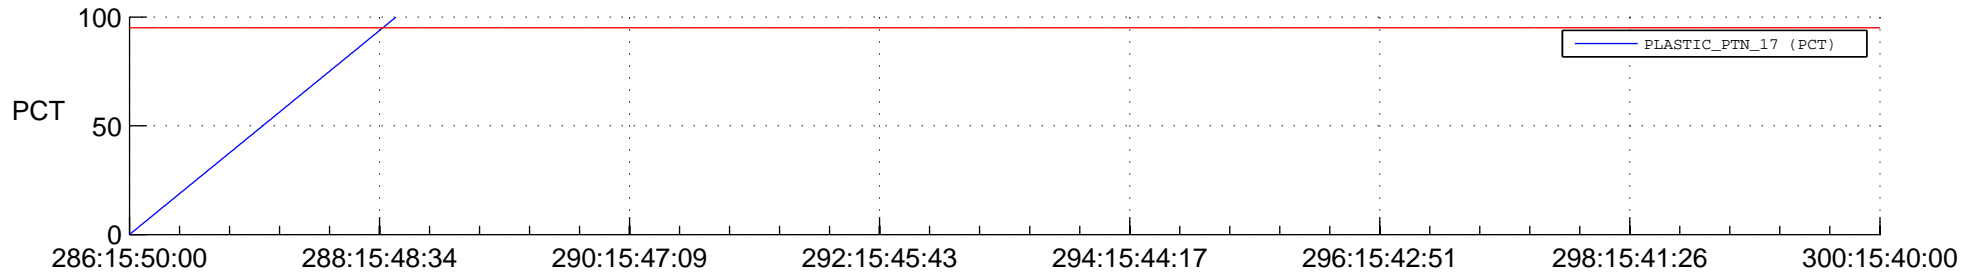

STEREO BEHIND SSR PCT Full Prediction

SWAVES_Percent_Full_Prediction

IMPACT_Percent_Full_Prediction

PLASTIC_Percent_Full_Prediction

Spacecraft_DownLink_Rate

Ground Time (2017:286:15:50:00.000 -2017:300:15:40:00.000)