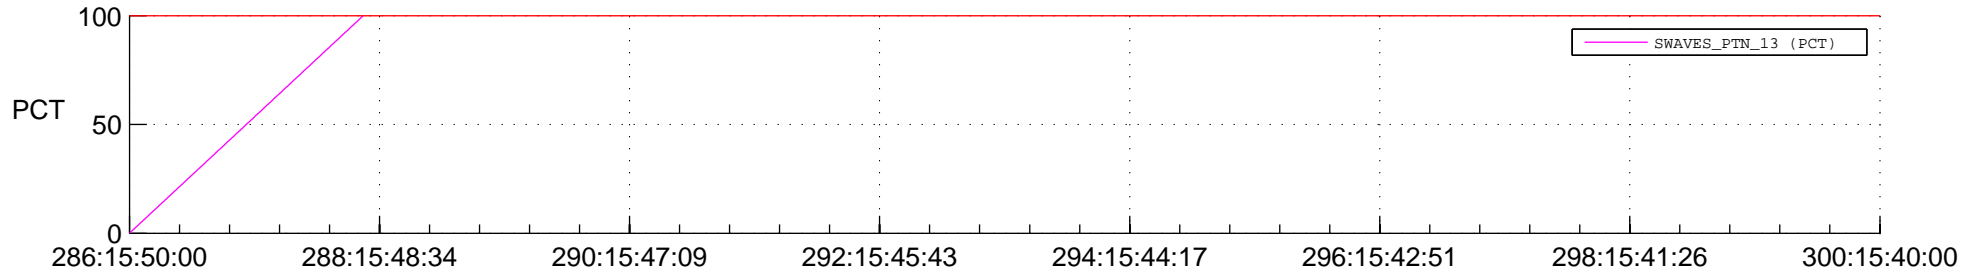

STEREO BEHIND SSR PCT Full Prediction

SWAVES_Percent_Full_Prediction

IMPACT_Percent_Full_Prediction

PLASTIC_Percent_Full_Prediction

Spacecraft_DownLink_Rate

Ground Time (2017:286:15:50:00.000 -2017:300:15:40:00.000)