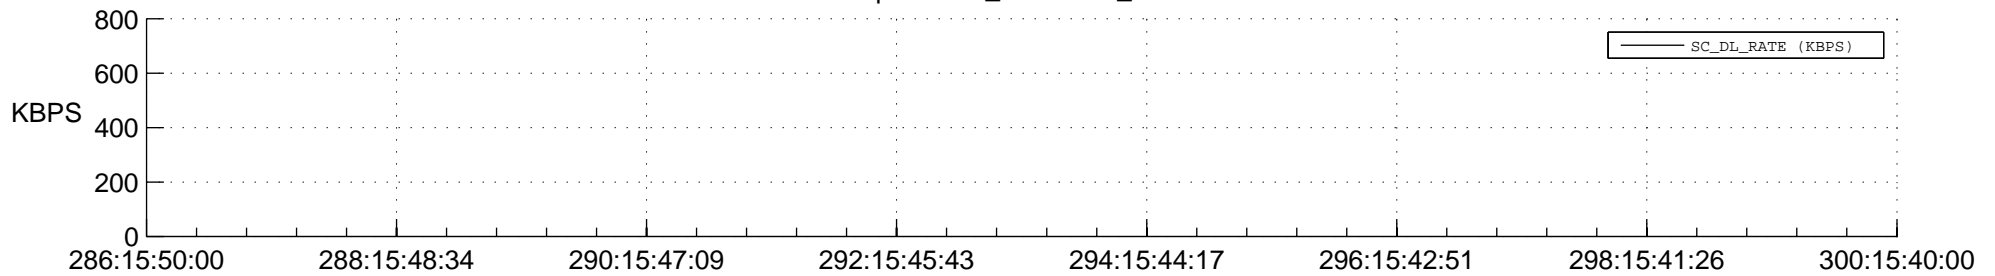

STEREO BEHIND SSR PCT Full Prediction

SWAVES_Percent_Full_Prediction

IMPACT_Percent_Full_Prediction

PLASTIC_Percent_Full_Prediction

Spacecraft_DownLink_Rate

Ground Time (2017:286:15:50:00.000 -2017:300:15:40:00.000)