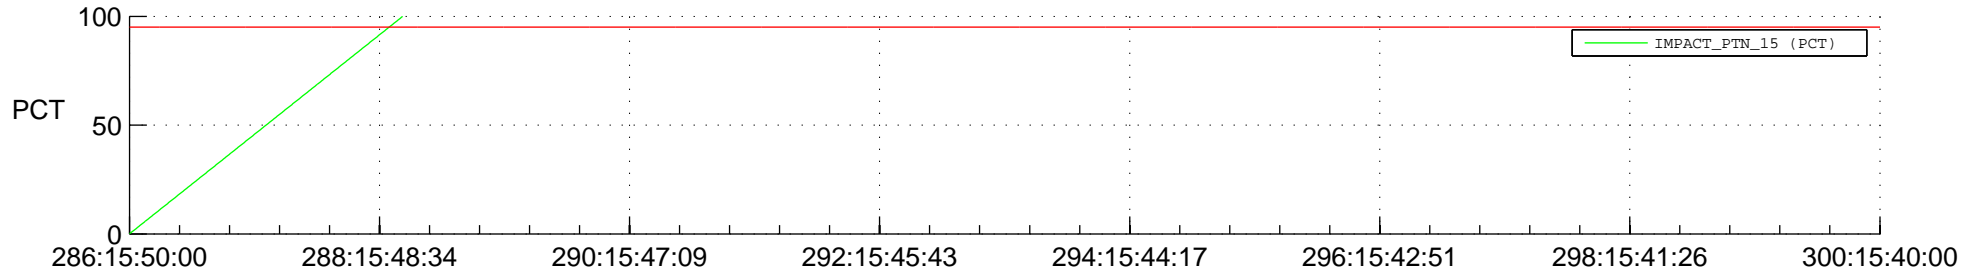

STEREO BEHIND SSR PCT Full Prediction

SWAVES_Percent_Full_Prediction

IMPACT_Percent_Full_Prediction

PLASTIC_Percent_Full_Prediction

Spacecraft_DownLink_Rate

Ground Time (2017:286:15:50:00.000 -2017:300:15:40:00.000)