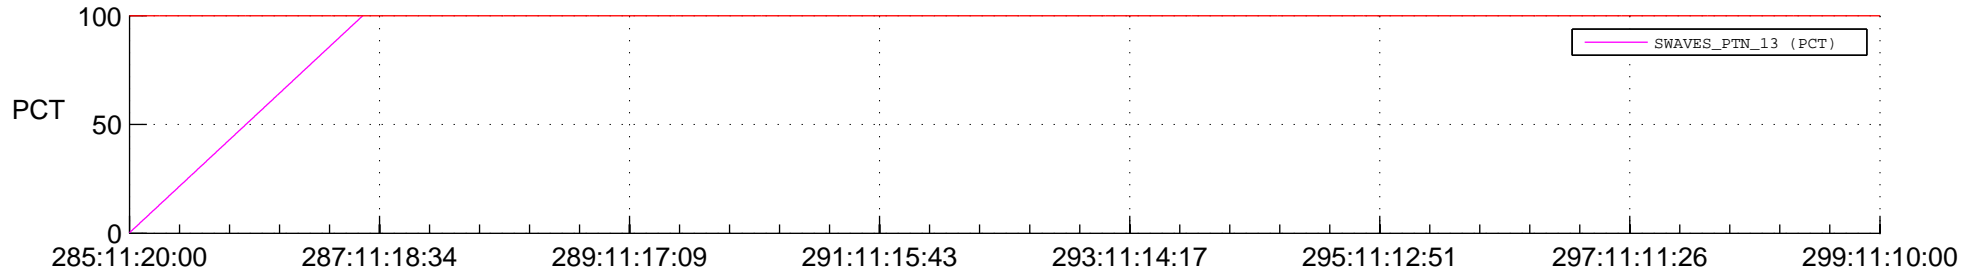

STEREO BEHIND SSR PCT Full Prediction

SWAVES_Percent_Full_Prediction