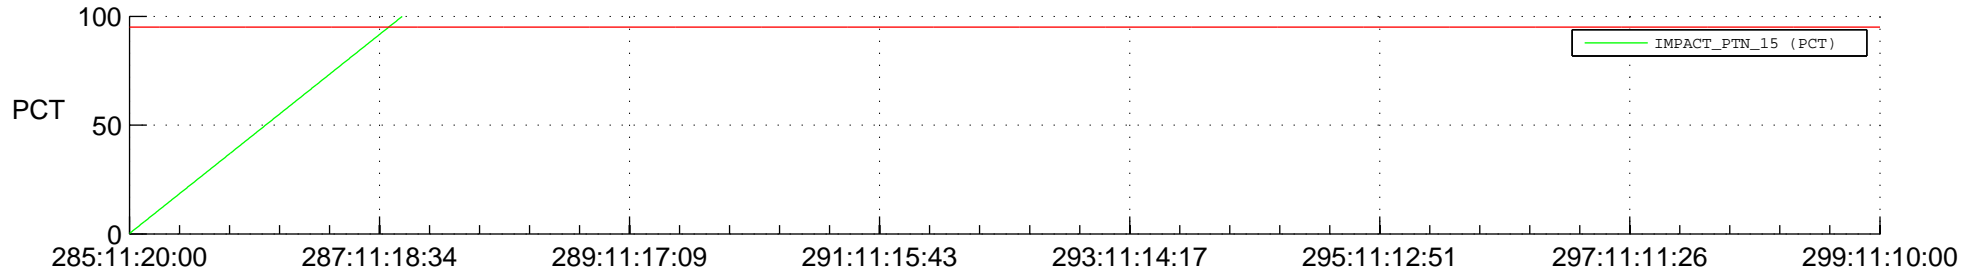

IMPACT_Percent_Full_Prediction