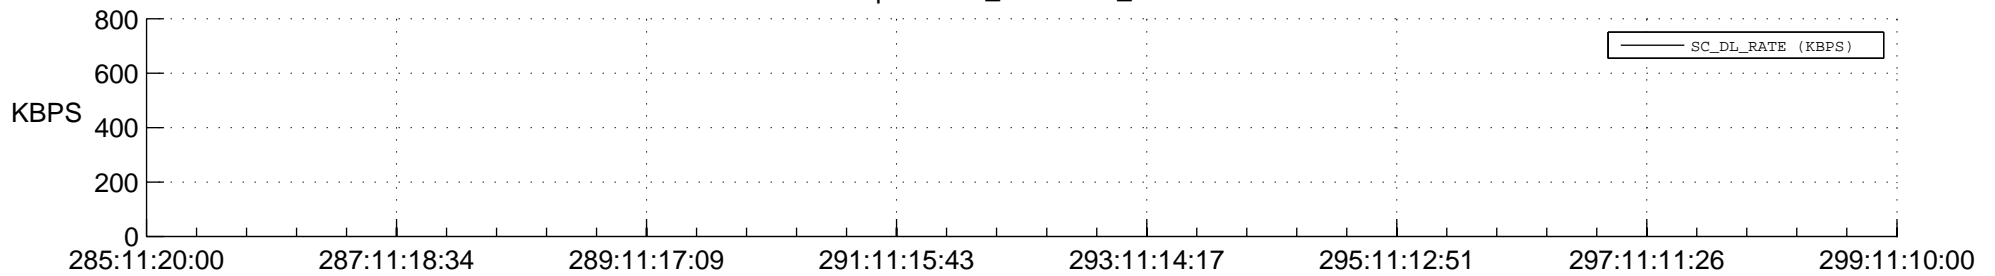

## Spacecraft\_DownLink\_Rate

Ground Time (2017:285:11:20:00.000 -2017:299:11:10:00.000)