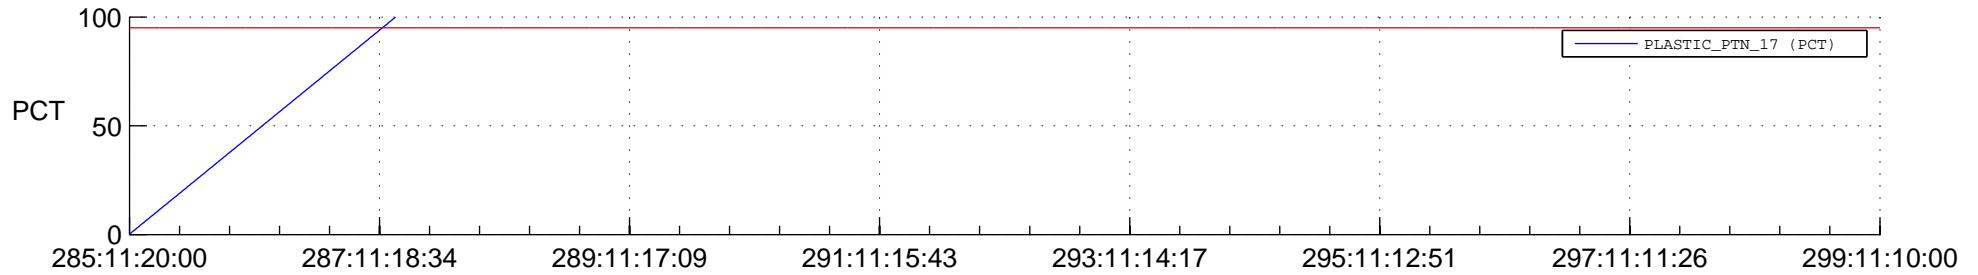

## Spacecraft\_DownLink\_Rate

Ground Time (2017:285:11:20:00.000 -2017:299:11:10:00.000)