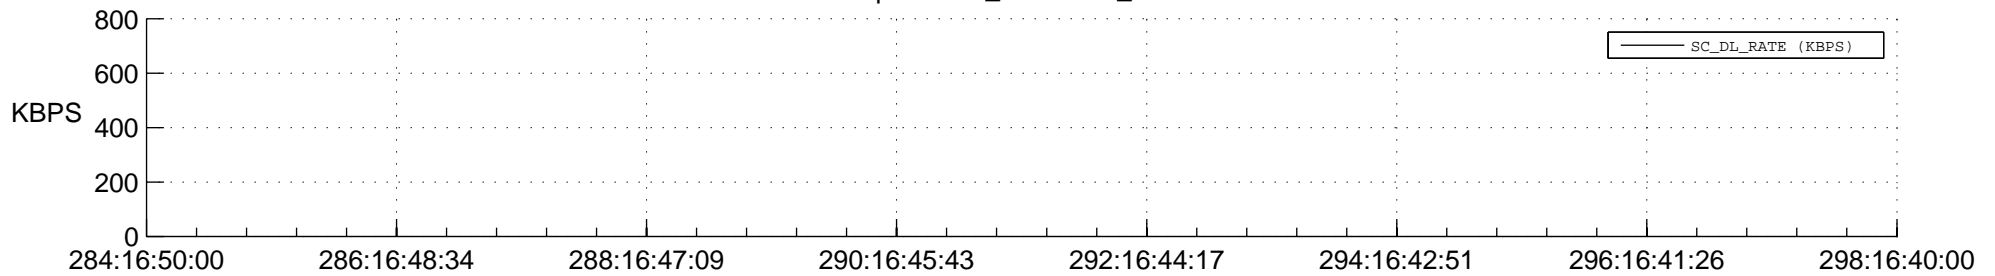

STEREO BEHIND SSR PCT Full Prediction

SWAVES_Percent_Full_Prediction

IMPACT_Percent_Full_Prediction

PLASTIC_Percent_Full_Prediction

Spacecraft_DownLink_Rate

Ground Time (2017:284:16:50:00.000 -2017:298:16:40:00.000)