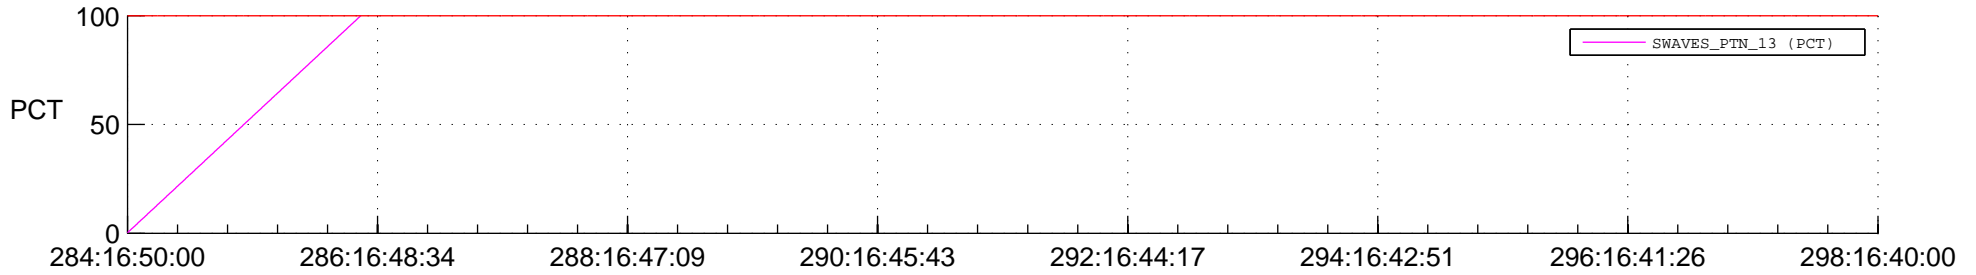

STEREO BEHIND SSR PCT Full Prediction

SWAVES_Percent_Full_Prediction

IMPACT_Percent_Full_Prediction

PLASTIC_Percent_Full_Prediction

Spacecraft_DownLink_Rate

Ground Time (2017:284:16:50:00.000 -2017:298:16:40:00.000)