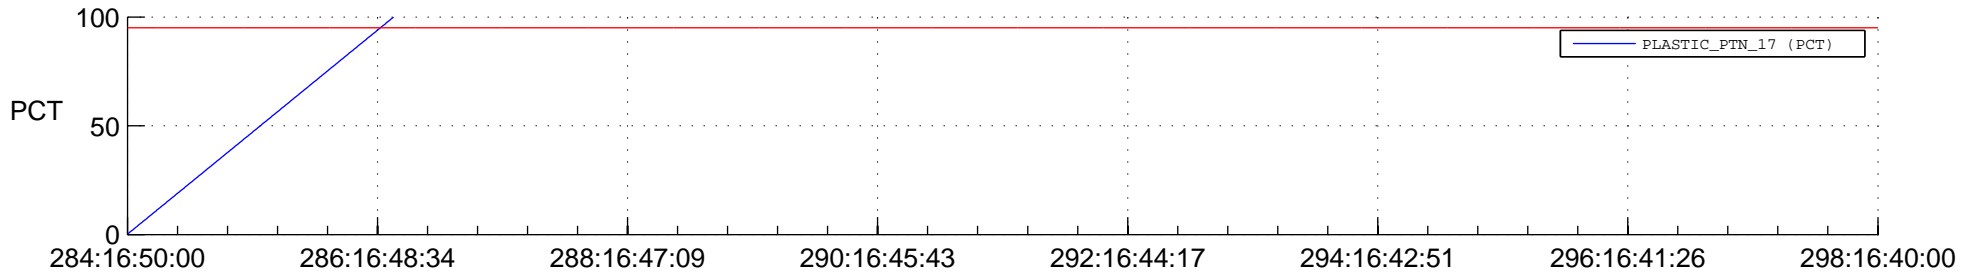

STEREO BEHIND SSR PCT Full Prediction

SWAVES_Percent_Full_Prediction

IMPACT_Percent_Full_Prediction

PLASTIC_Percent_Full_Prediction

Spacecraft_DownLink_Rate

Ground Time (2017:284:16:50:00.000 -2017:298:16:40:00.000)