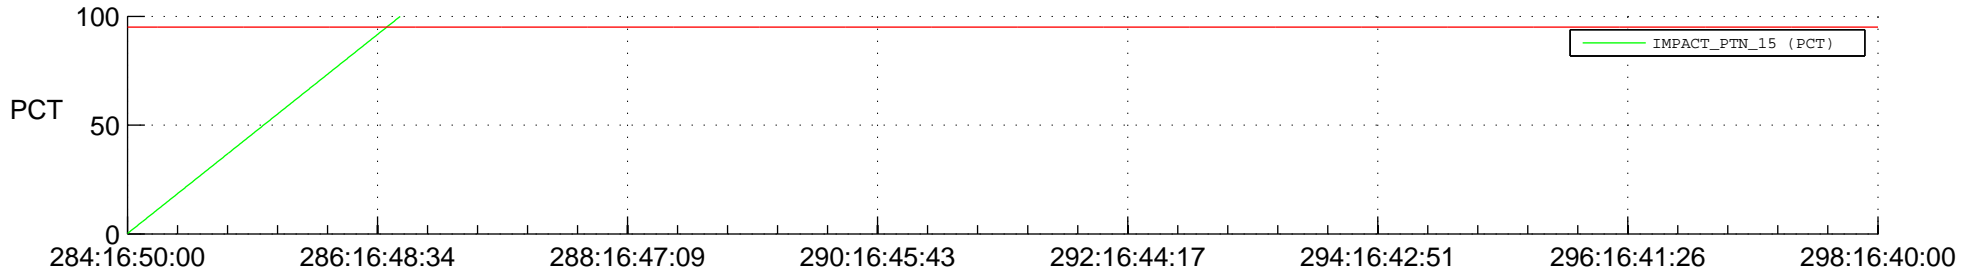

STEREO BEHIND SSR PCT Full Prediction

SWAVES_Percent_Full_Prediction

IMPACT_Percent_Full_Prediction

PLASTIC_Percent_Full_Prediction

Spacecraft_DownLink_Rate

Ground Time (2017:284:16:50:00.000 -2017:298:16:40:00.000)