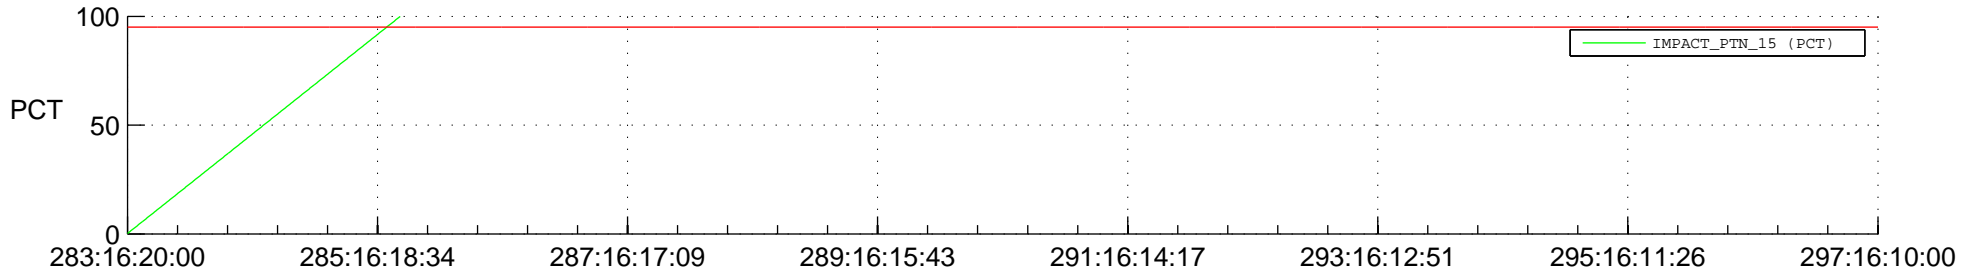

STEREO BEHIND SSR PCT Full Prediction

SWAVES_Percent_Full_Prediction

IMPACT_Percent_Full_Prediction

PLASTIC_Percent_Full_Prediction

Spacecraft_DownLink_Rate

Ground Time (2017:283:16:20:00.000 -2017:297:16:10:00.000)