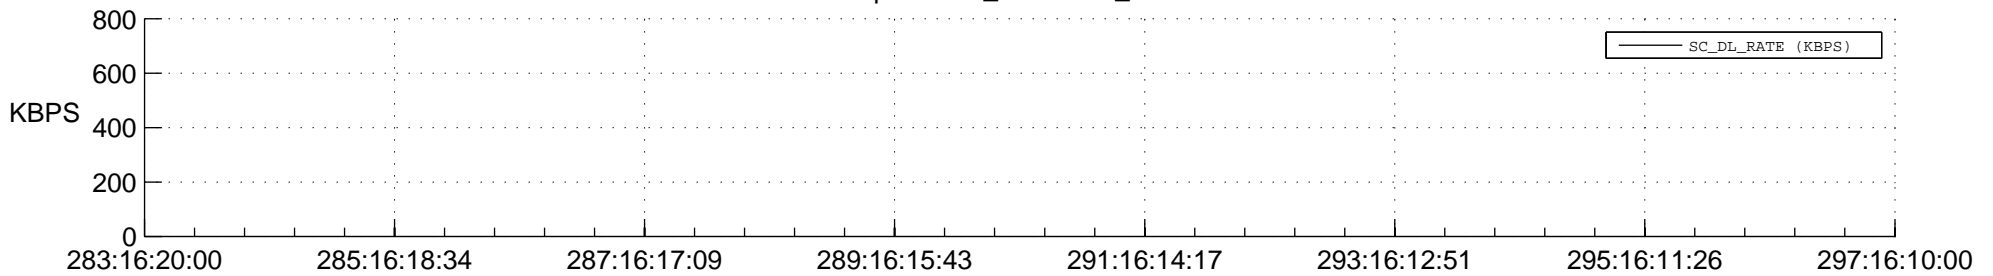

STEREO BEHIND SSR PCT Full Prediction

SWAVES_Percent_Full_Prediction

IMPACT_Percent_Full_Prediction

PLASTIC_Percent_Full_Prediction

Spacecraft_DownLink_Rate

Ground Time (2017:283:16:20:00.000 -2017:297:16:10:00.000)