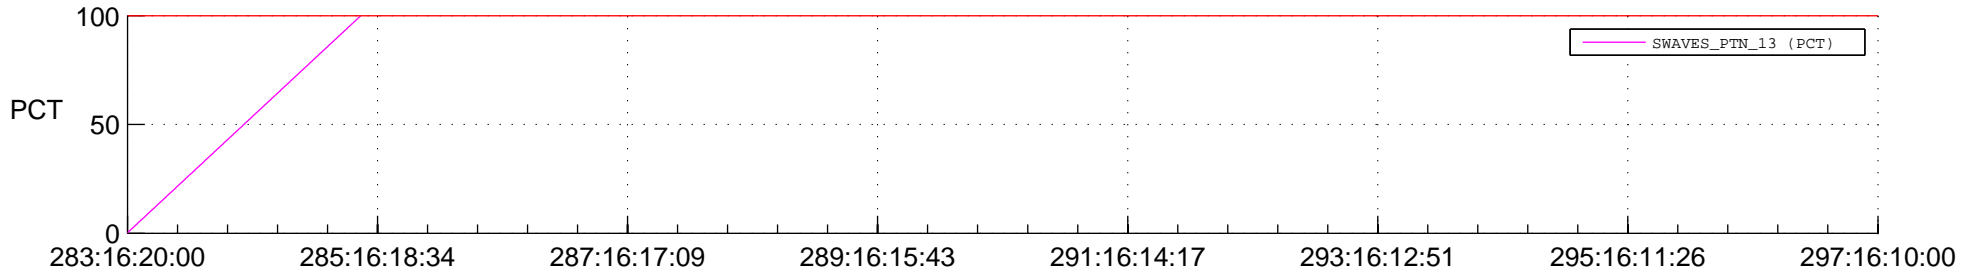

STEREO BEHIND SSR PCT Full Prediction

SWAVES_Percent_Full_Prediction

IMPACT_Percent_Full_Prediction

PLASTIC_Percent_Full_Prediction

Spacecraft_DownLink_Rate

Ground Time (2017:283:16:20:00.000 -2017:297:16:10:00.000)