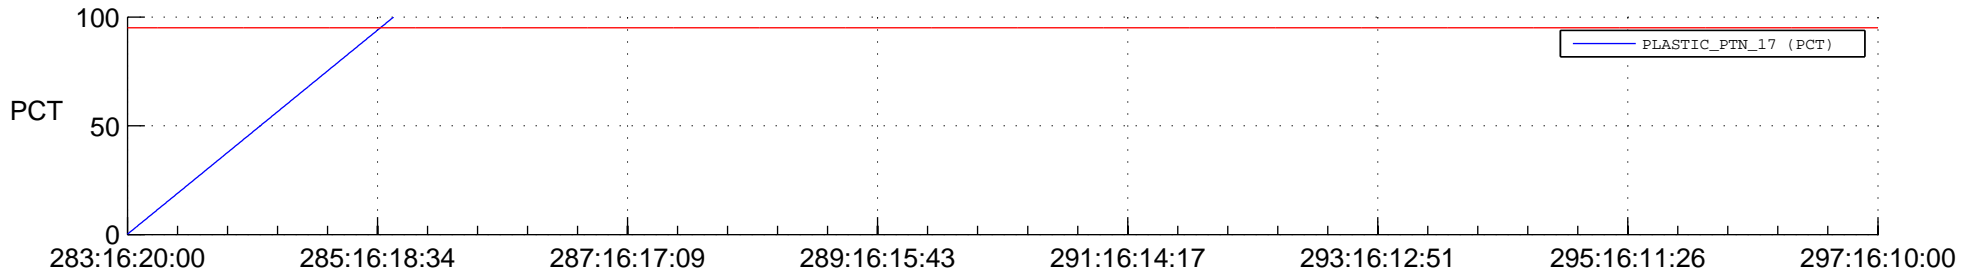

STEREO BEHIND SSR PCT Full Prediction

SWAVES_Percent_Full_Prediction

IMPACT_Percent_Full_Prediction

PLASTIC_Percent_Full_Prediction

Spacecraft_DownLink_Rate

Ground Time (2017:283:16:20:00.000 -2017:297:16:10:00.000)