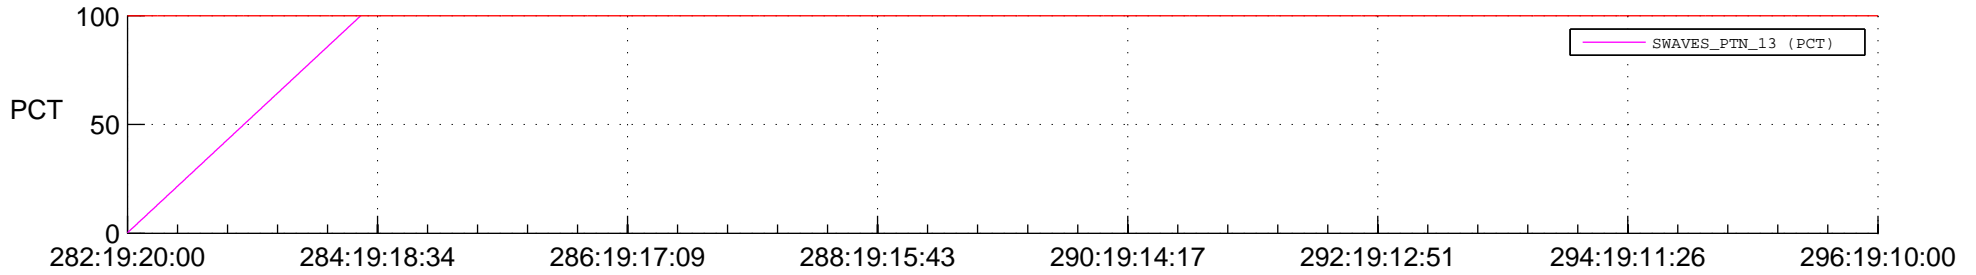

STEREO BEHIND SSR PCT Full Prediction

SWAVES_Percent_Full_Prediction