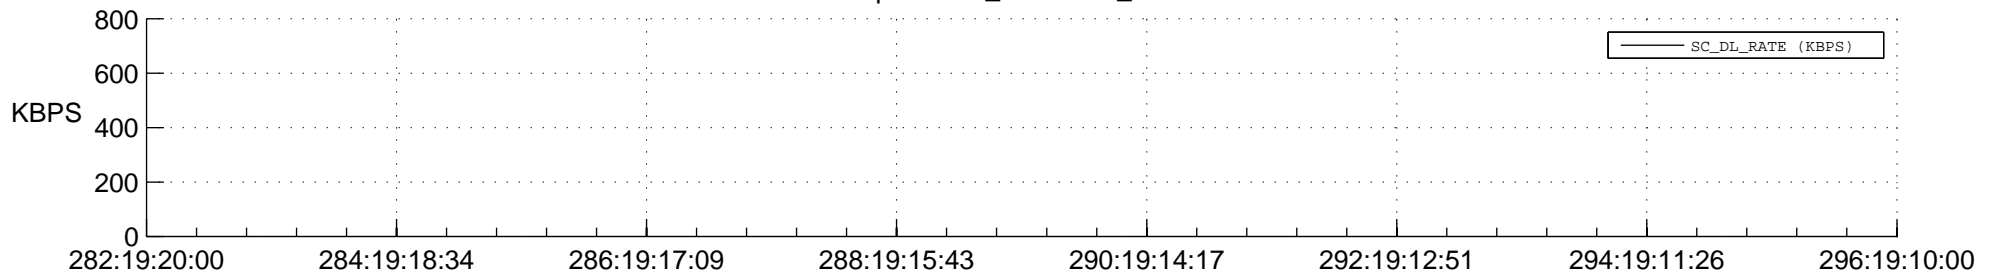

## Spacecraft\_DownLink\_Rate

Ground Time (2017:282:19:20:00.000 -2017:296:19:10:00.000)