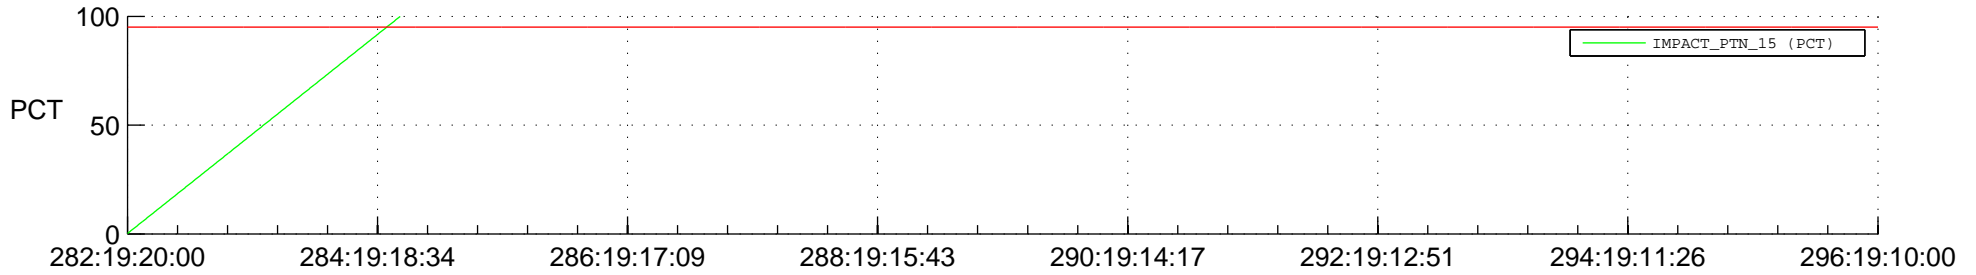

IMPACT_Percent_Full_Prediction