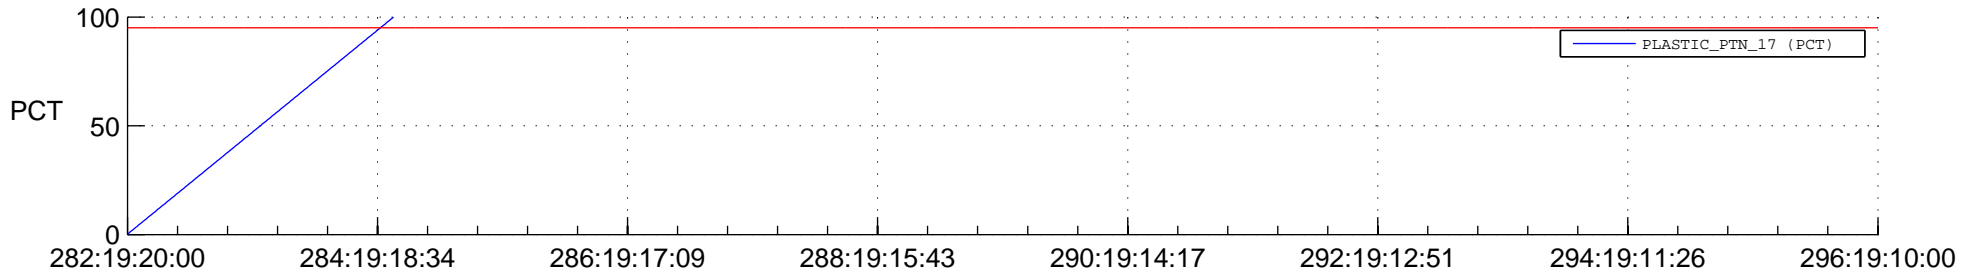

## SWAVES\_Percent\_Full\_Prediction

## Spacecraft\_DownLink\_Rate

Ground Time (2017:282:19:20:00.000 -2017:296:19:10:00.000)