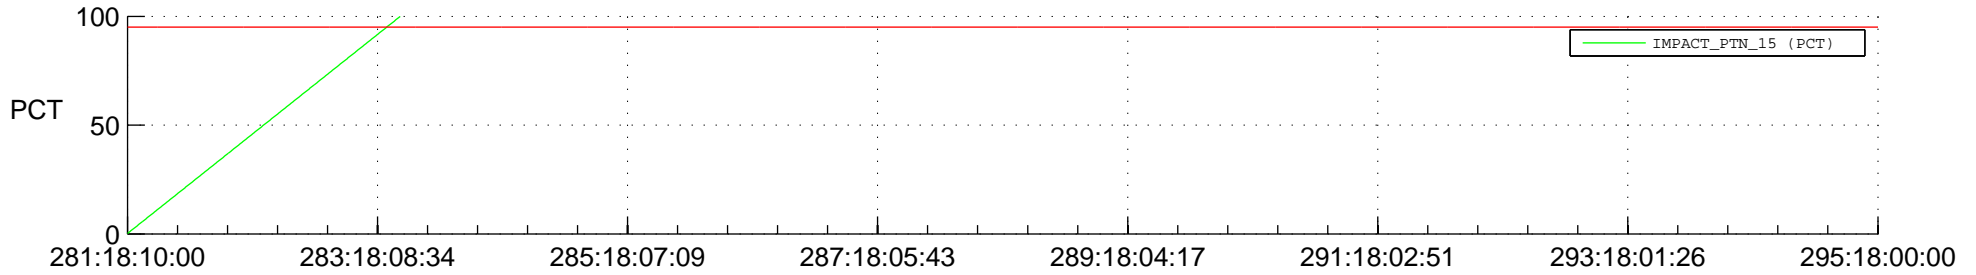

STEREO BEHIND SSR PCT Full Prediction

SWAVES_Percent_Full_Prediction

IMPACT_Percent_Full_Prediction

PLASTIC_Percent_Full_Prediction

Spacecraft_DownLink_Rate

Ground Time (2017:281:18:10:00.000 -2017:295:18:00:00.000)