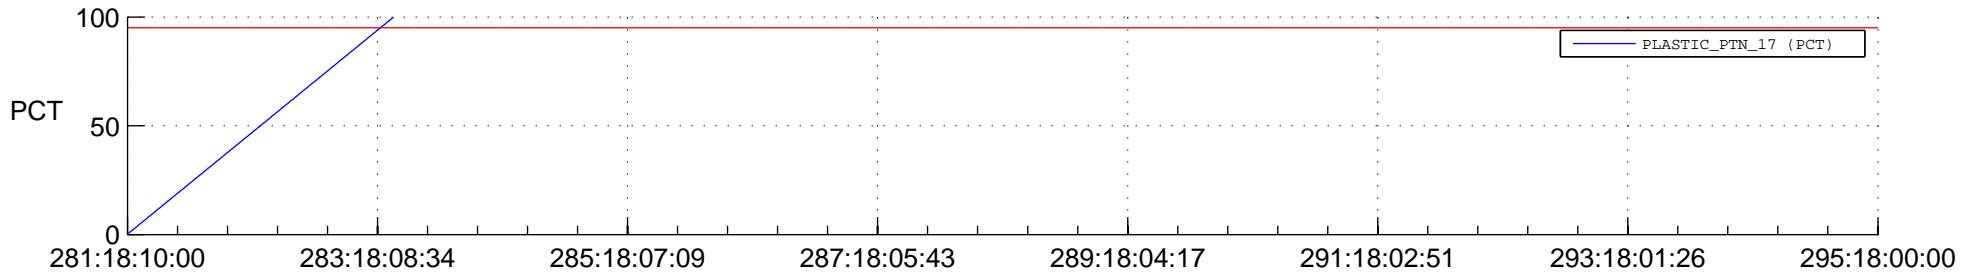

STEREO BEHIND SSR PCT Full Prediction

SWAVES_Percent_Full_Prediction

IMPACT_Percent_Full_Prediction

PLASTIC_Percent_Full_Prediction

Spacecraft_DownLink_Rate

Ground Time (2017:281:18:10:00.000 -2017:295:18:00:00.000)