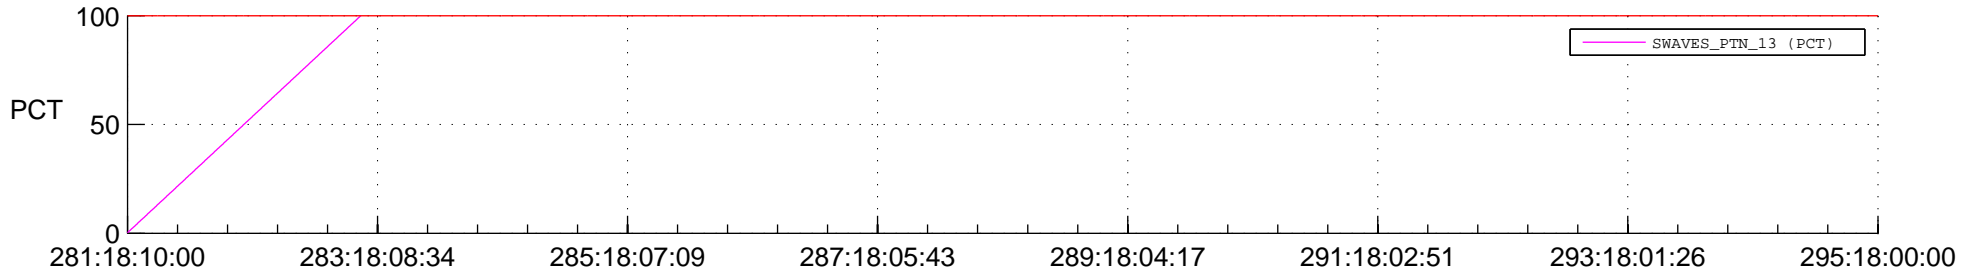

STEREO BEHIND SSR PCT Full Prediction

SWAVES_Percent_Full_Prediction

IMPACT_Percent_Full_Prediction

PLASTIC_Percent_Full_Prediction

Spacecraft_DownLink_Rate

Ground Time (2017:281:18:10:00.000 -2017:295:18:00:00.000)