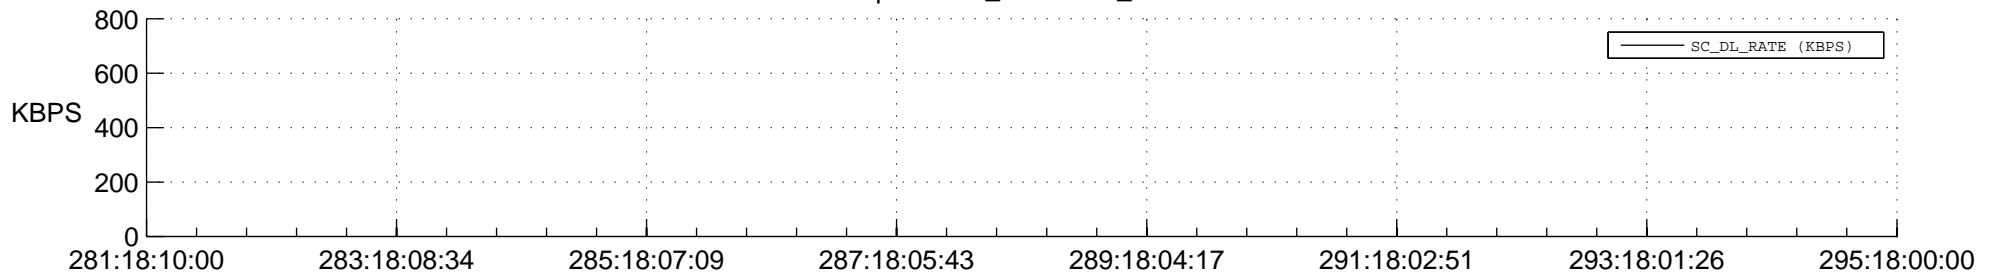

STEREO BEHIND SSR PCT Full Prediction

SWAVES_Percent_Full_Prediction

IMPACT_Percent_Full_Prediction

PLASTIC_Percent_Full_Prediction

Spacecraft_DownLink_Rate

Ground Time (2017:281:18:10:00.000 -2017:295:18:00:00.000)