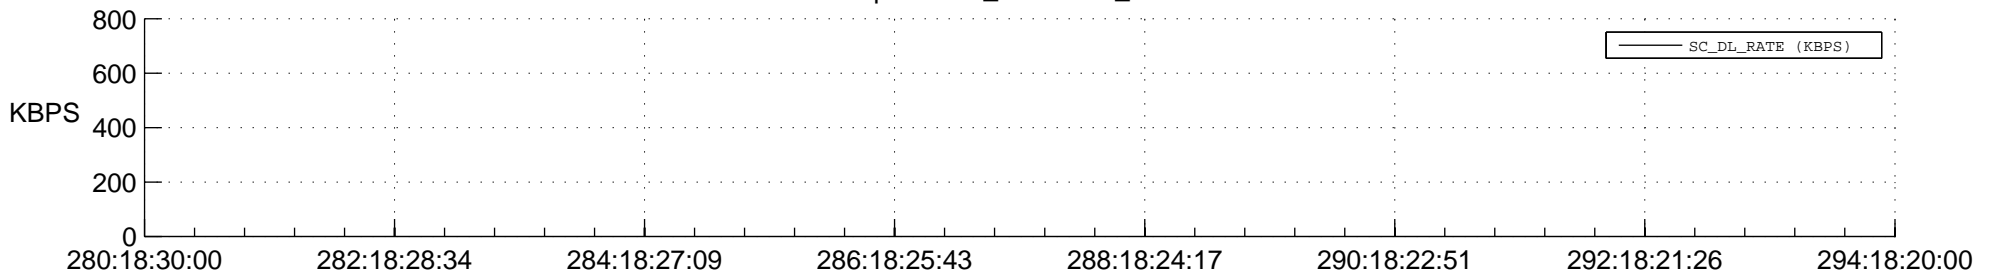

## Spacecraft\_DownLink\_Rate

Ground Time (2017:280:18:30:00.000 -2017:294:18:20:00.000)