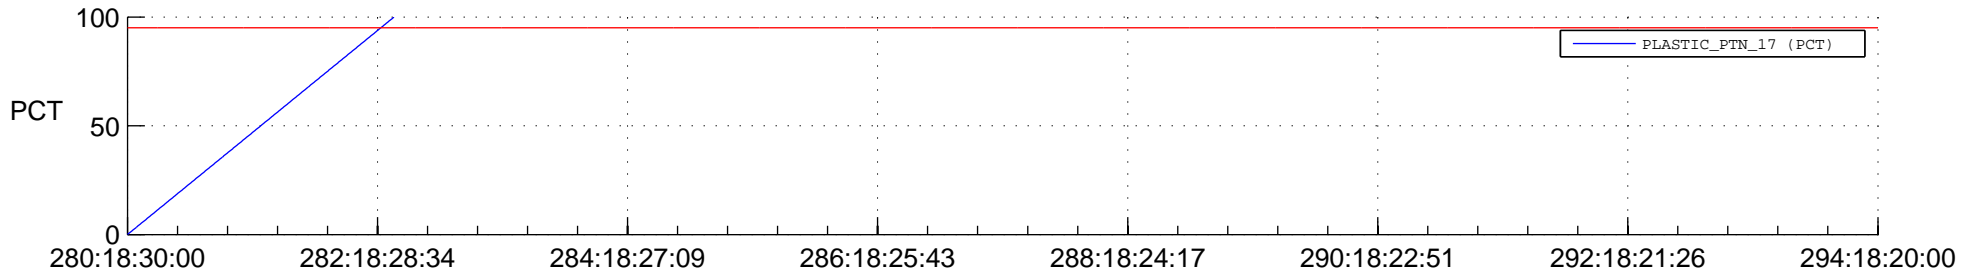

## SWAVES\_Percent\_Full\_Prediction

## Spacecraft\_DownLink\_Rate

Ground Time (2017:280:18:30:00.000 -2017:294:18:20:00.000)