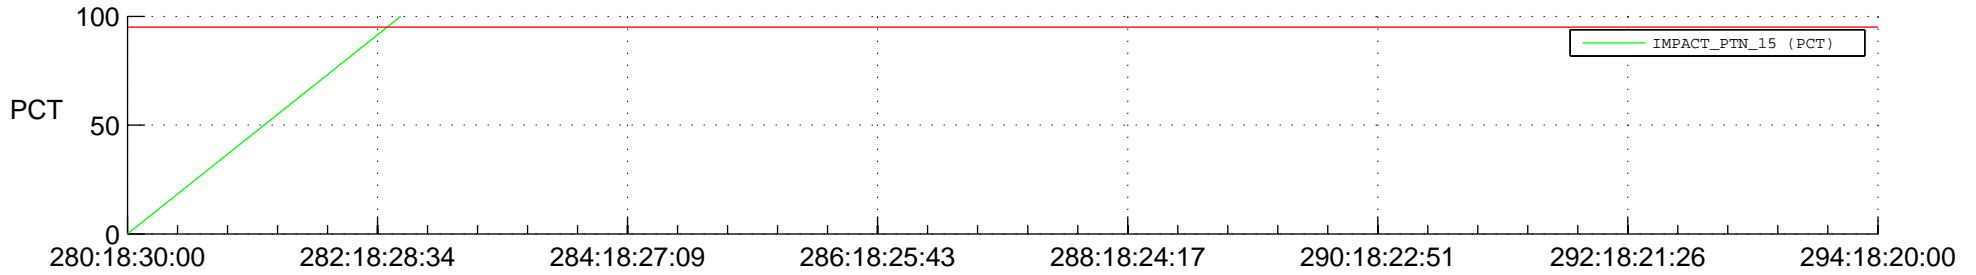

IMPACT_Percent_Full_Prediction