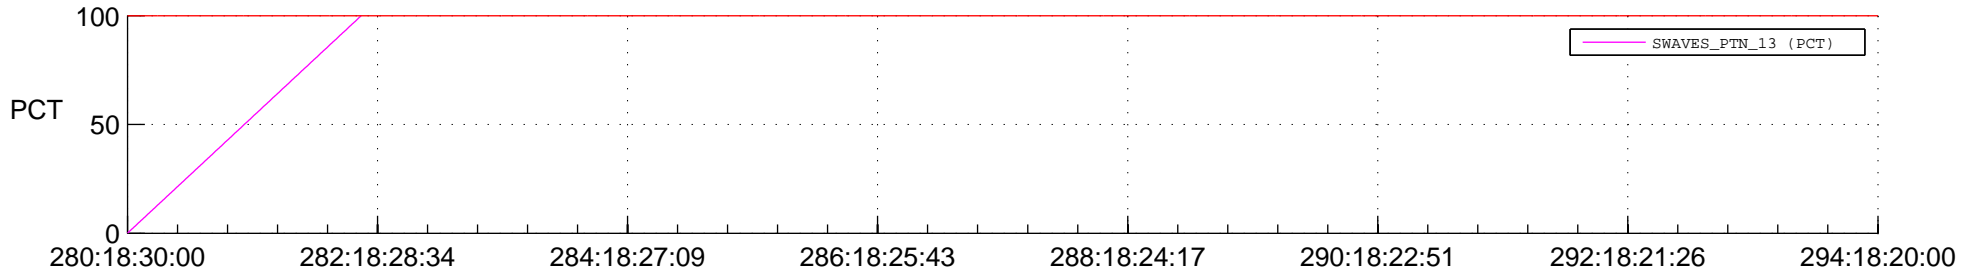

STEREO BEHIND SSR PCT Full Prediction

SWAVES_Percent_Full_Prediction