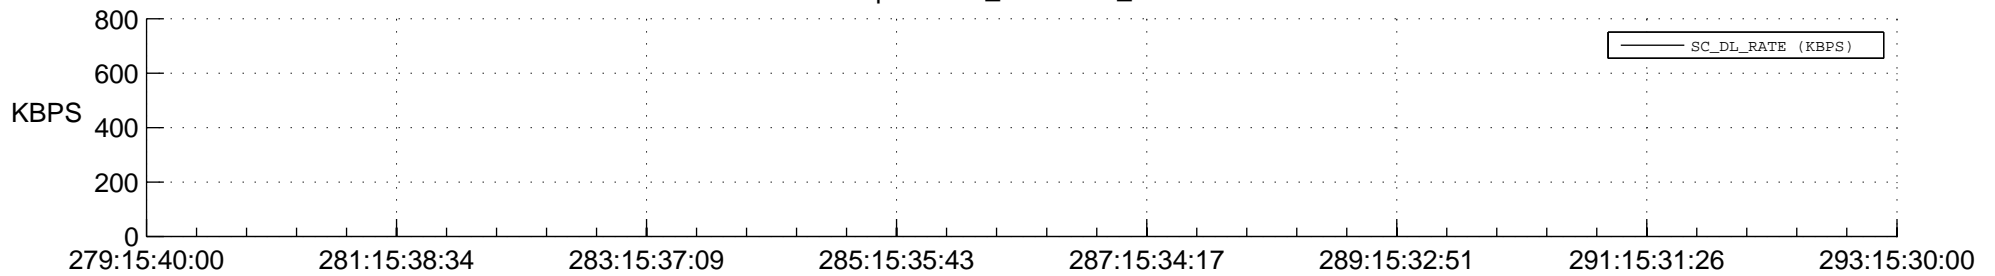

STEREO BEHIND SSR PCT Full Prediction

SWAVES_Percent_Full_Prediction

IMPACT_Percent_Full_Prediction

PLASTIC_Percent_Full_Prediction

Spacecraft_DownLink_Rate

Ground Time (2017:279:15:40:00.000 -2017:293:15:30:00.000)