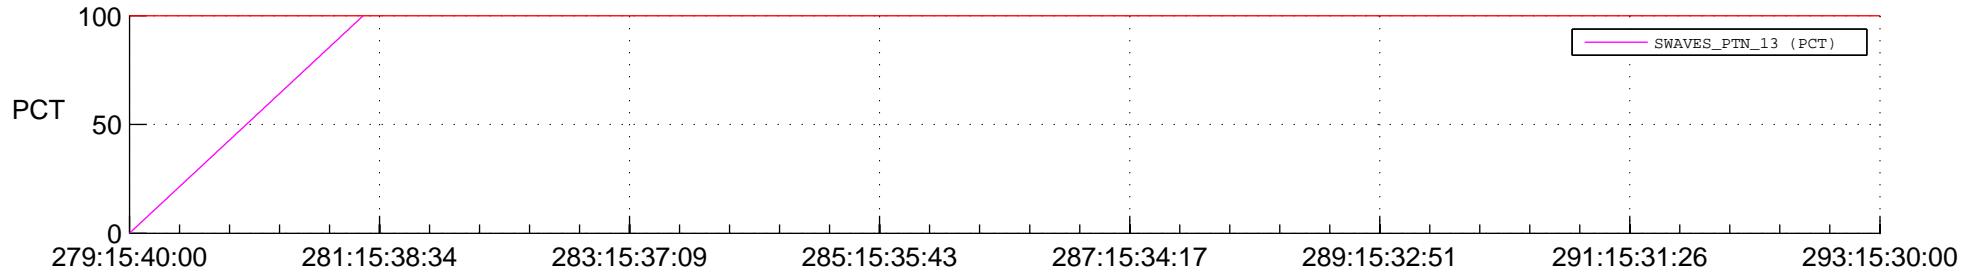

STEREO BEHIND SSR PCT Full Prediction

SWAVES_Percent_Full_Prediction

IMPACT_Percent_Full_Prediction

PLASTIC_Percent_Full_Prediction

Spacecraft_DownLink_Rate

Ground Time (2017:279:15:40:00.000 -2017:293:15:30:00.000)