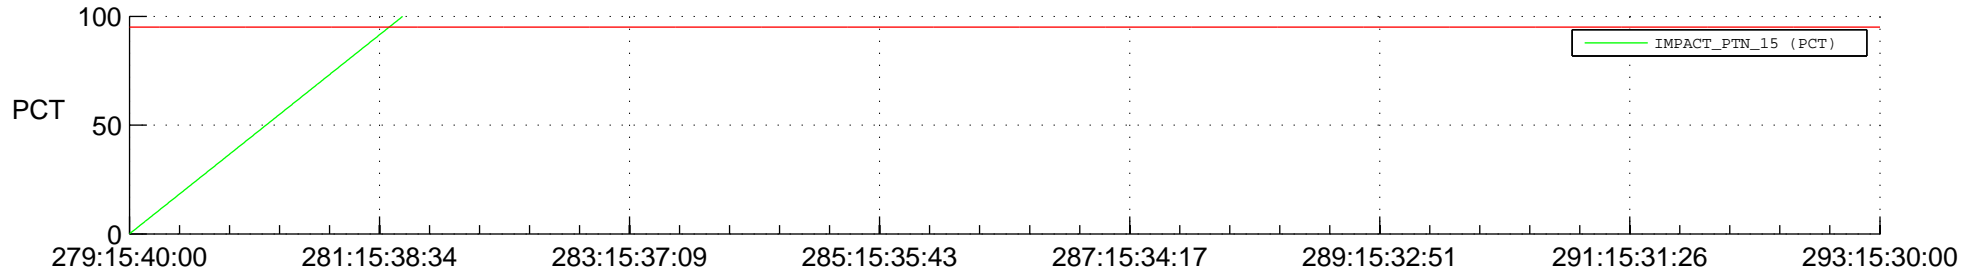

STEREO BEHIND SSR PCT Full Prediction

SWAVES_Percent_Full_Prediction

IMPACT_Percent_Full_Prediction

PLASTIC_Percent_Full_Prediction

Spacecraft_DownLink_Rate

Ground Time (2017:279:15:40:00.000 -2017:293:15:30:00.000)