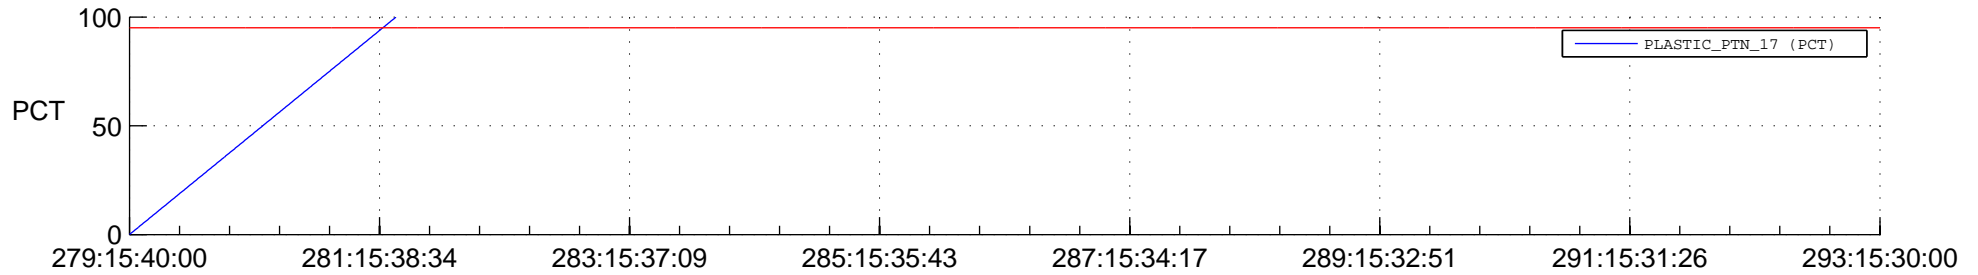

STEREO BEHIND SSR PCT Full Prediction

SWAVES_Percent_Full_Prediction

IMPACT_Percent_Full_Prediction

PLASTIC_Percent_Full_Prediction

Spacecraft_DownLink_Rate

Ground Time (2017:279:15:40:00.000 -2017:293:15:30:00.000)