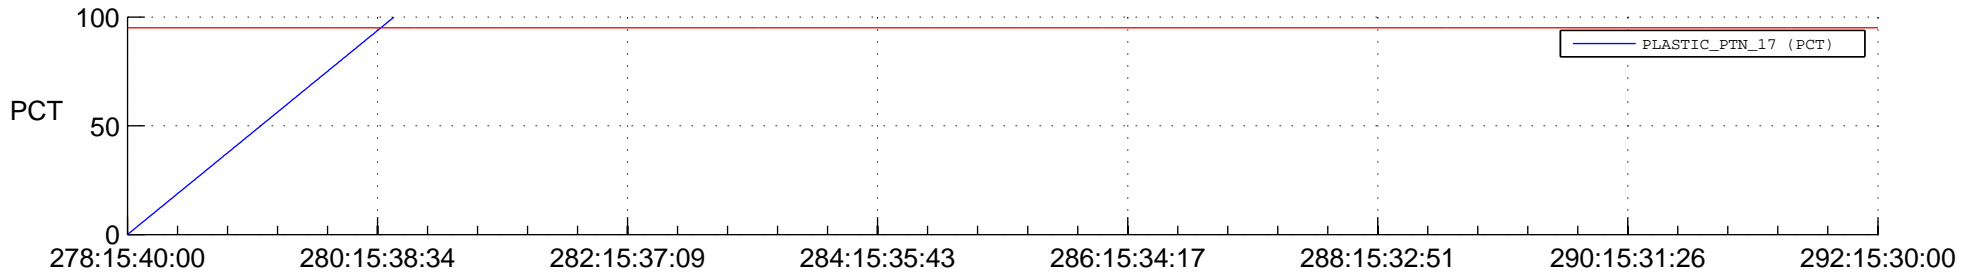

## SWAVES\_Percent\_Full\_Prediction

## Spacecraft\_DownLink\_Rate

Ground Time (2017:278:15:40:00.000 -2017:292:15:30:00.000)