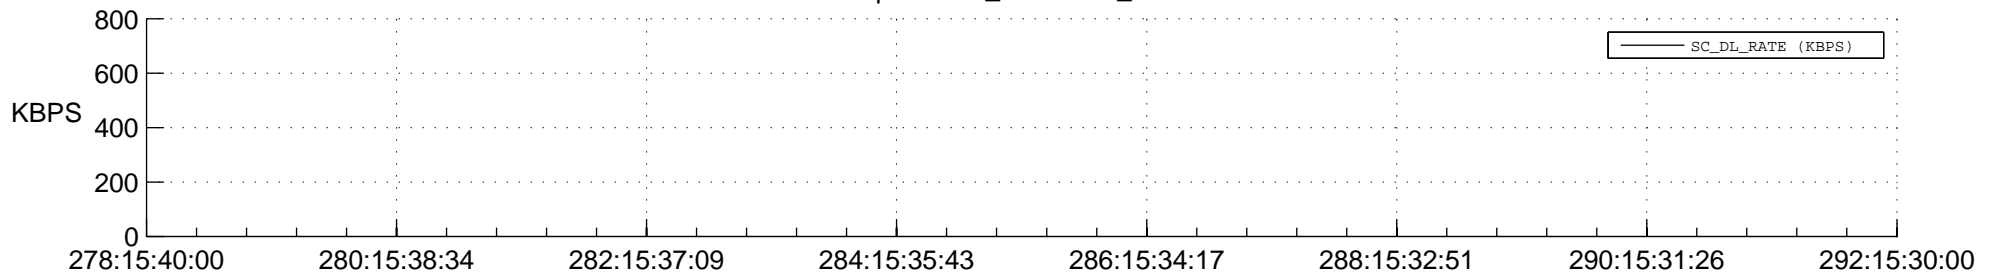

## Spacecraft\_DownLink\_Rate

Ground Time (2017:278:15:40:00.000 -2017:292:15:30:00.000)