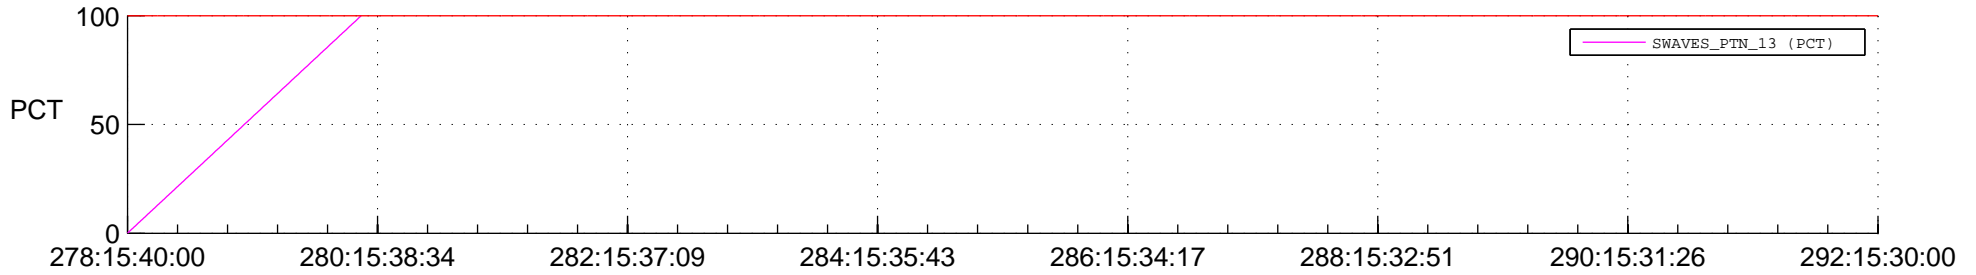

STEREO BEHIND SSR PCT Full Prediction

SWAVES_Percent_Full_Prediction