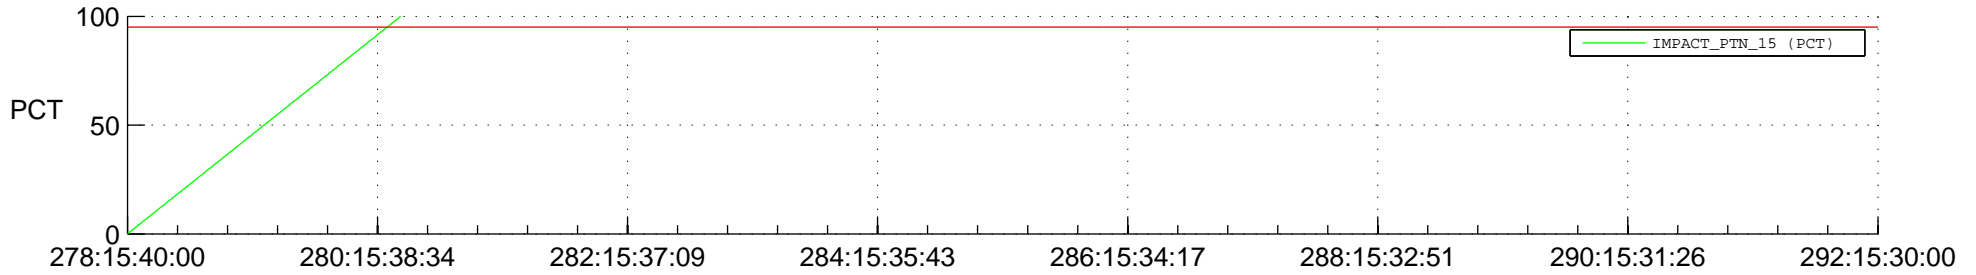

IMPACT_Percent_Full_Prediction