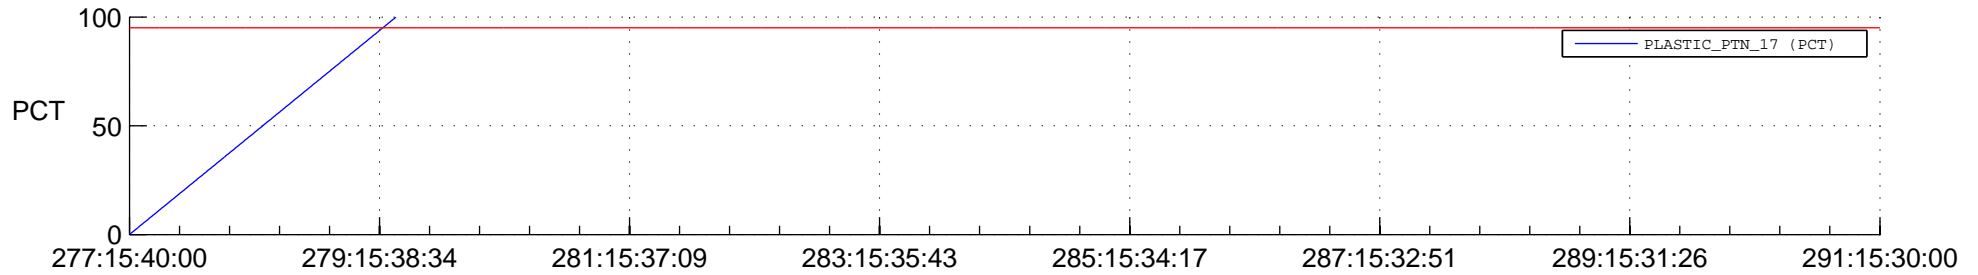

STEREO BEHIND SSR PCT Full Prediction

SWAVES_Percent_Full_Prediction

IMPACT_Percent_Full_Prediction

PLASTIC_Percent_Full_Prediction

Spacecraft_DownLink_Rate

Ground Time (2017:277:15:40:00.000 -2017:291:15:30:00.000)