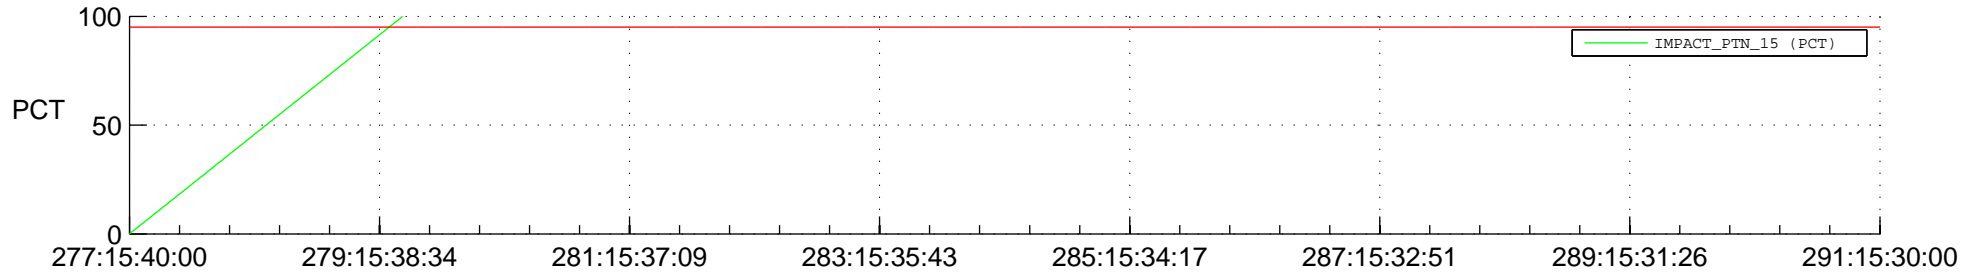

STEREO BEHIND SSR PCT Full Prediction

SWAVES_Percent_Full_Prediction

IMPACT_Percent_Full_Prediction

PLASTIC_Percent_Full_Prediction

Spacecraft_DownLink_Rate

Ground Time (2017:277:15:40:00.000 -2017:291:15:30:00.000)