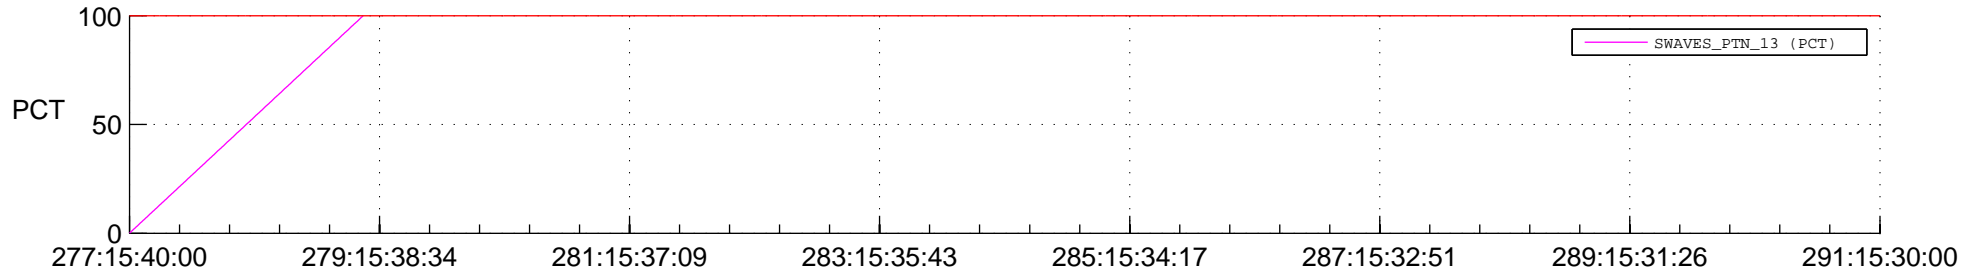

STEREO BEHIND SSR PCT Full Prediction

SWAVES_Percent_Full_Prediction

IMPACT_Percent_Full_Prediction

PLASTIC_Percent_Full_Prediction

Spacecraft_DownLink_Rate

Ground Time (2017:277:15:40:00.000 -2017:291:15:30:00.000)