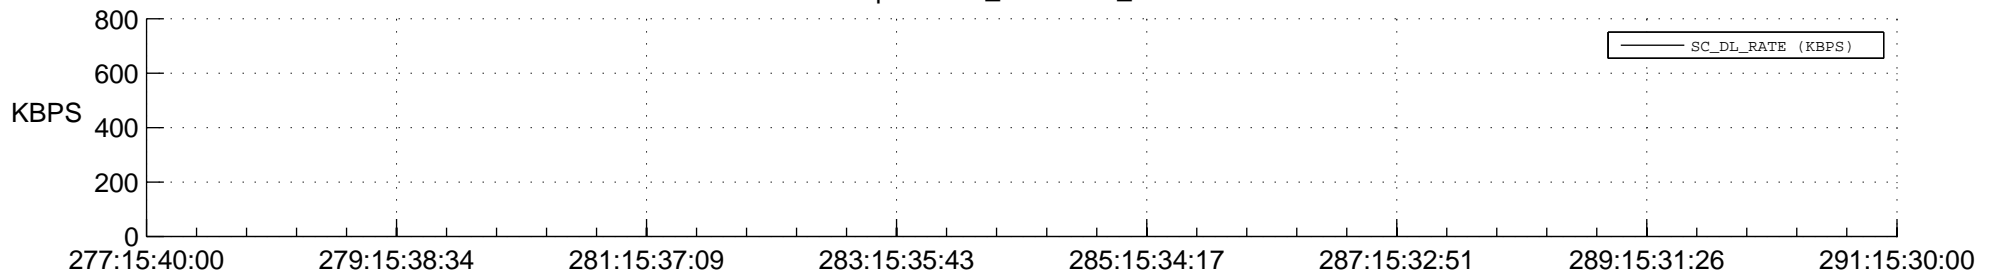

STEREO BEHIND SSR PCT Full Prediction

SWAVES_Percent_Full_Prediction

IMPACT_Percent_Full_Prediction

PLASTIC_Percent_Full_Prediction

Spacecraft_DownLink_Rate

Ground Time (2017:277:15:40:00.000 -2017:291:15:30:00.000)