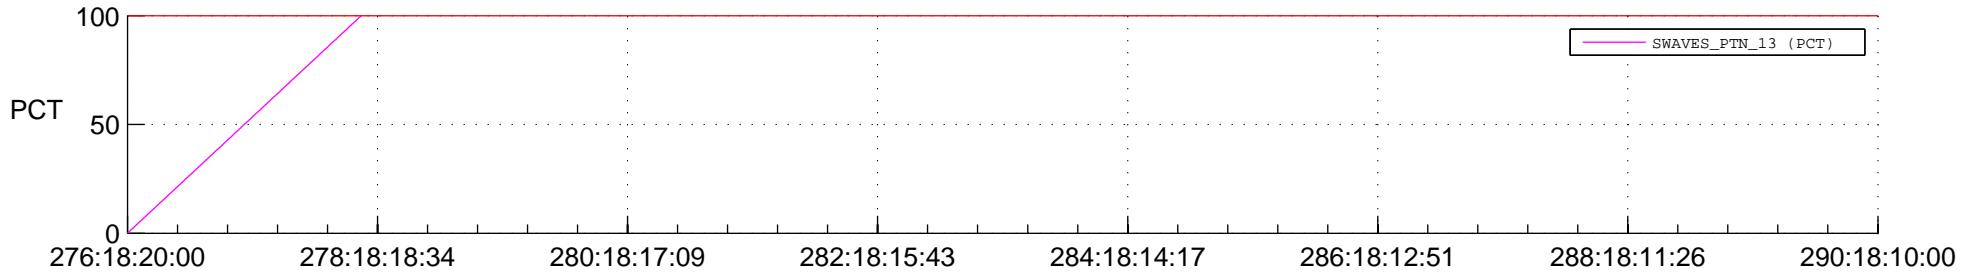

STEREO BEHIND SSR PCT Full Prediction

SWAVES_Percent_Full_Prediction

IMPACT_Percent_Full_Prediction

PLASTIC_Percent_Full_Prediction

Spacecraft_DownLink_Rate