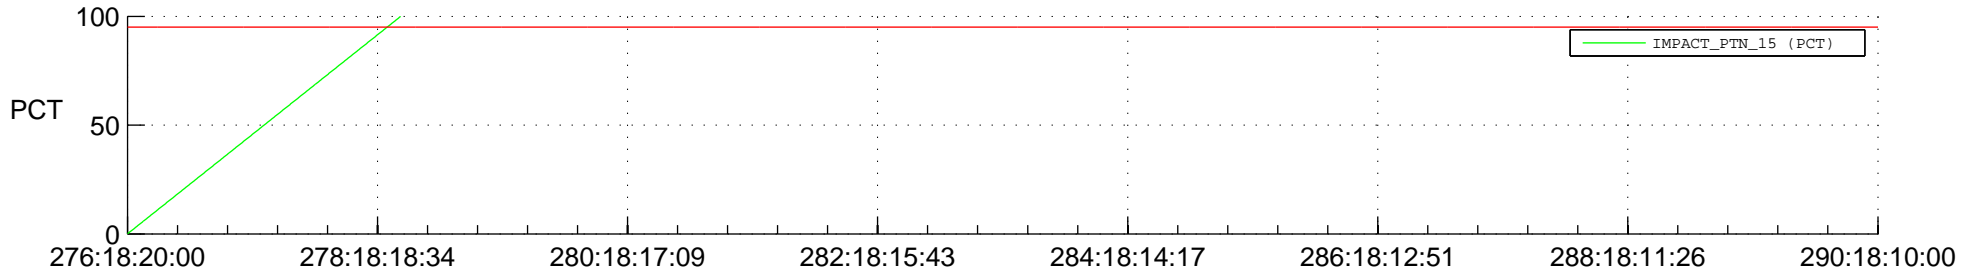

STEREO BEHIND SSR PCT Full Prediction

SWAVES_Percent_Full_Prediction

IMPACT_Percent_Full_Prediction

PLASTIC_Percent_Full_Prediction

Spacecraft_DownLink_Rate