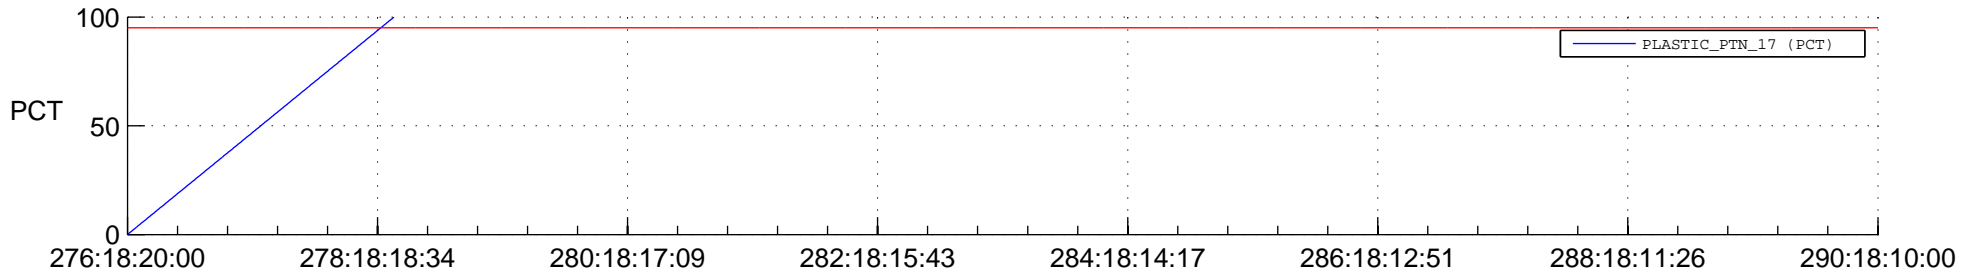

STEREO BEHIND SSR PCT Full Prediction

SWAVES_Percent_Full_Prediction

IMPACT_Percent_Full_Prediction

PLASTIC_Percent_Full_Prediction

Spacecraft_DownLink_Rate