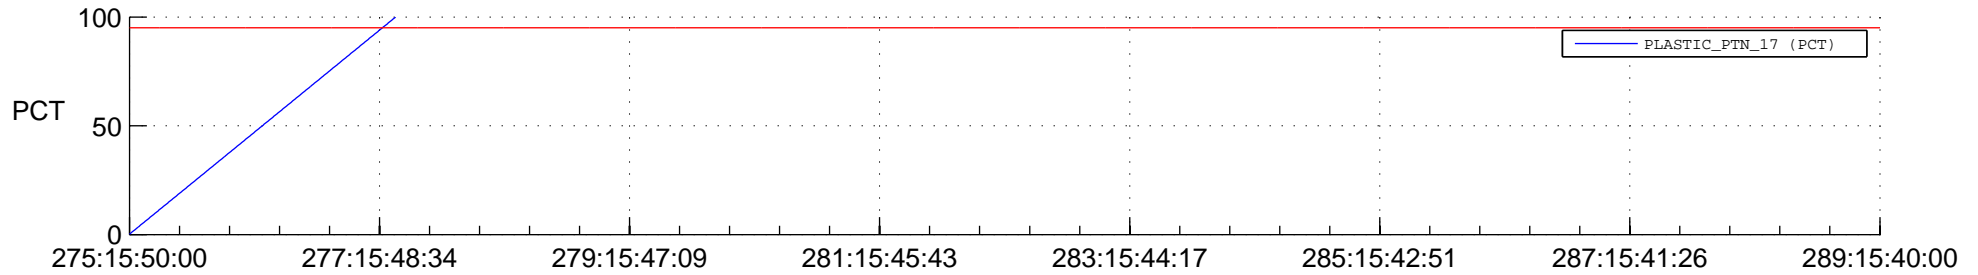

## Spacecraft\_DownLink\_Rate

Ground Time (2017:275:15:50:00.000 -2017:289:15:40:00.000)