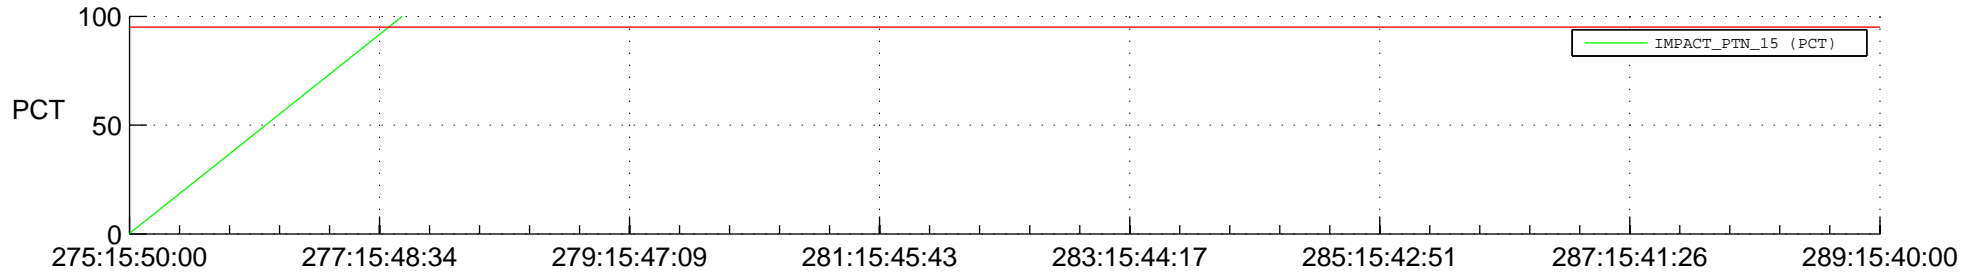

IMPACT_Percent_Full_Prediction