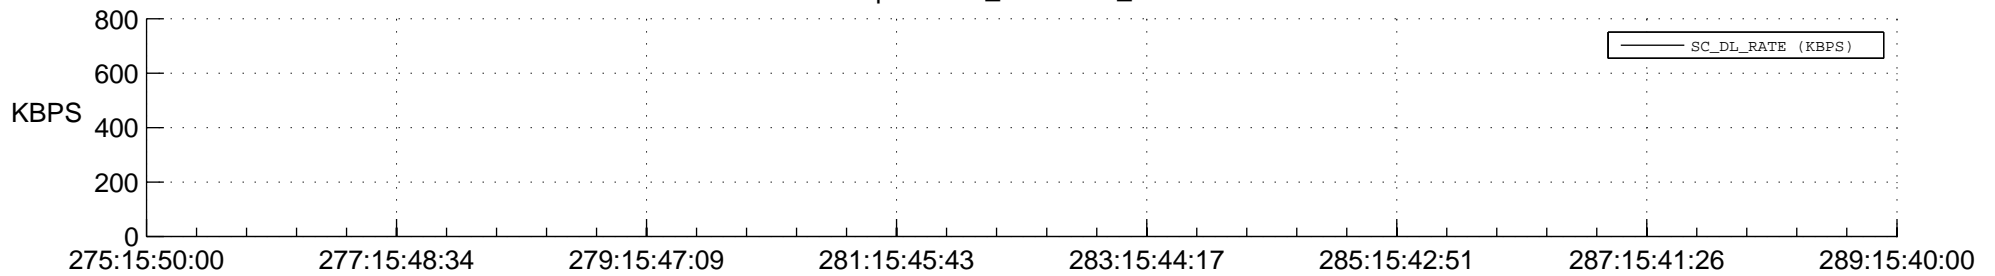

## Spacecraft\_DownLink\_Rate

Ground Time (2017:275:15:50:00.000 -2017:289:15:40:00.000)