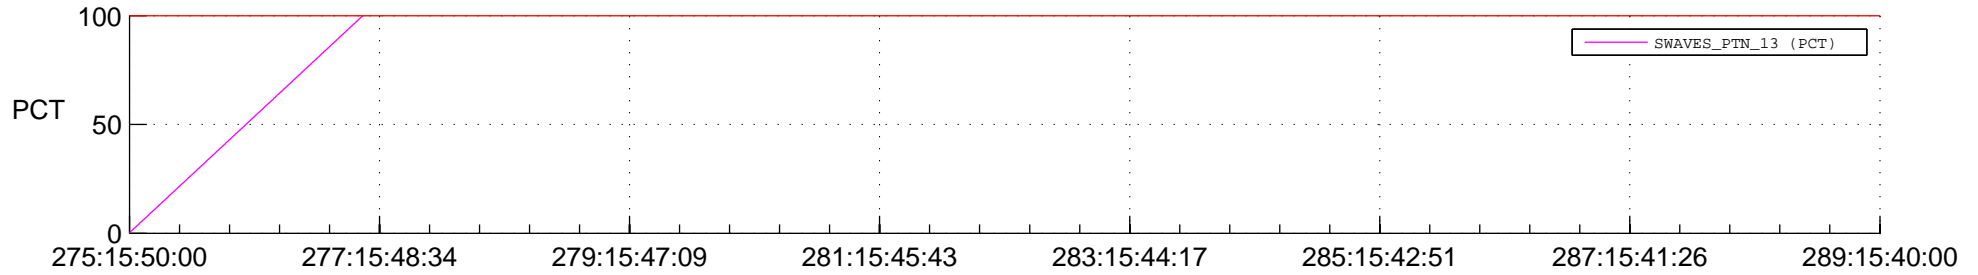

STEREO BEHIND SSR PCT Full Prediction

SWAVES_Percent_Full_Prediction