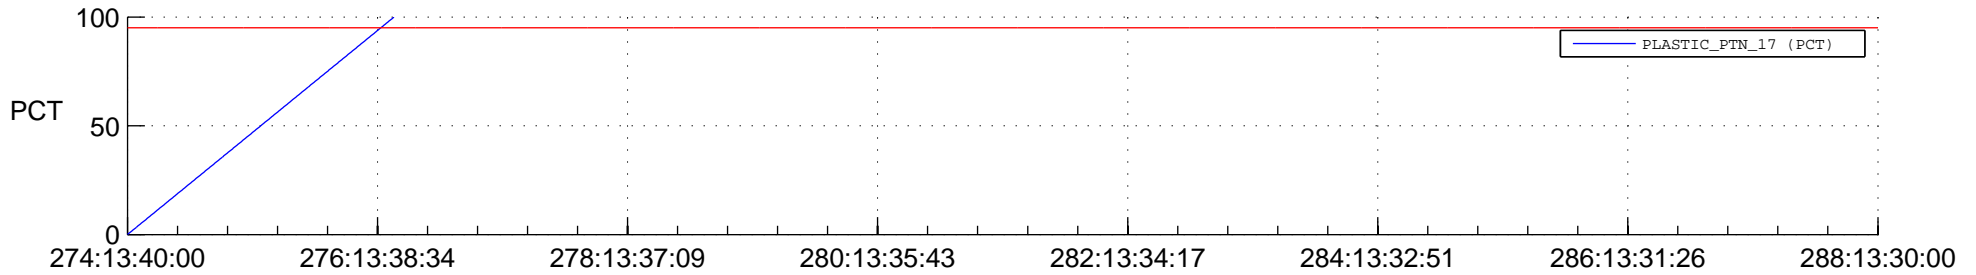

## SWAVES\_Percent\_Full\_Prediction

## Spacecraft\_DownLink\_Rate

Ground Time (2017:274:13:40:00.000 -2017:288:13:30:00.000)