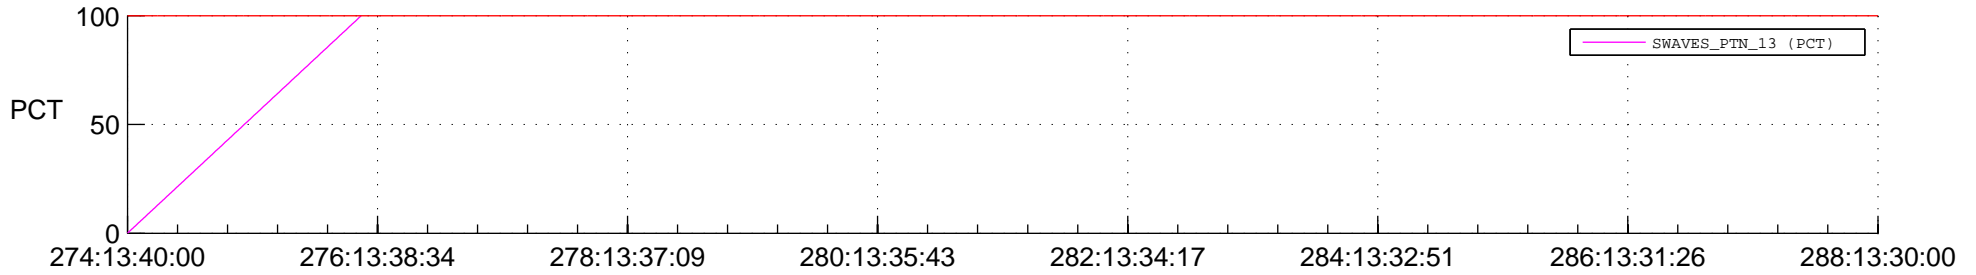

STEREO BEHIND SSR PCT Full Prediction

SWAVES_Percent_Full_Prediction