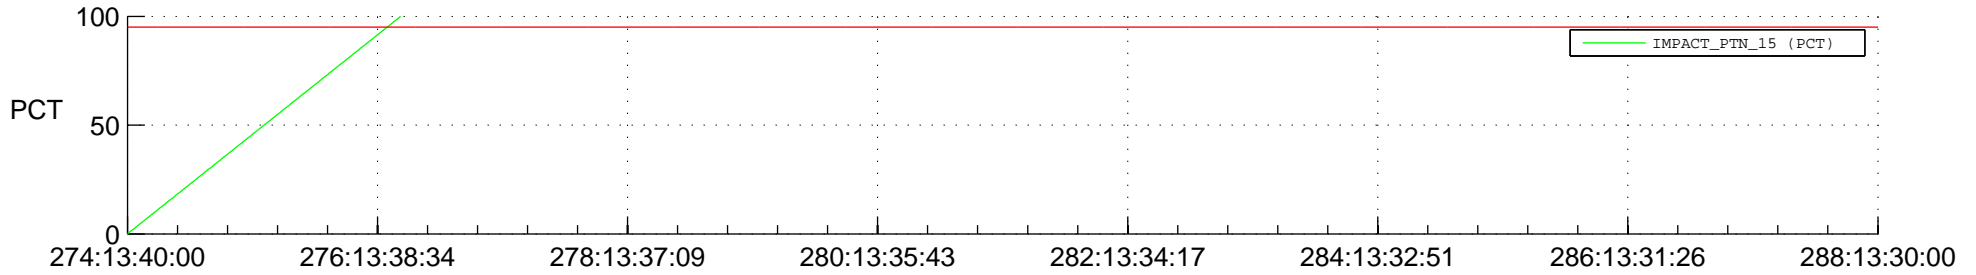

IMPACT_Percent_Full_Prediction