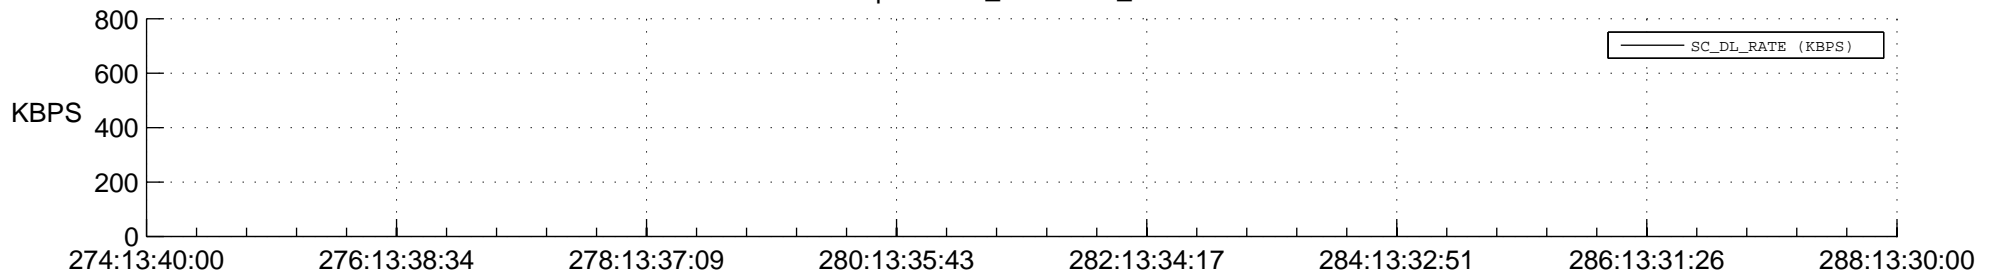

## Spacecraft\_DownLink\_Rate

Ground Time (2017:274:13:40:00.000 -2017:288:13:30:00.000)