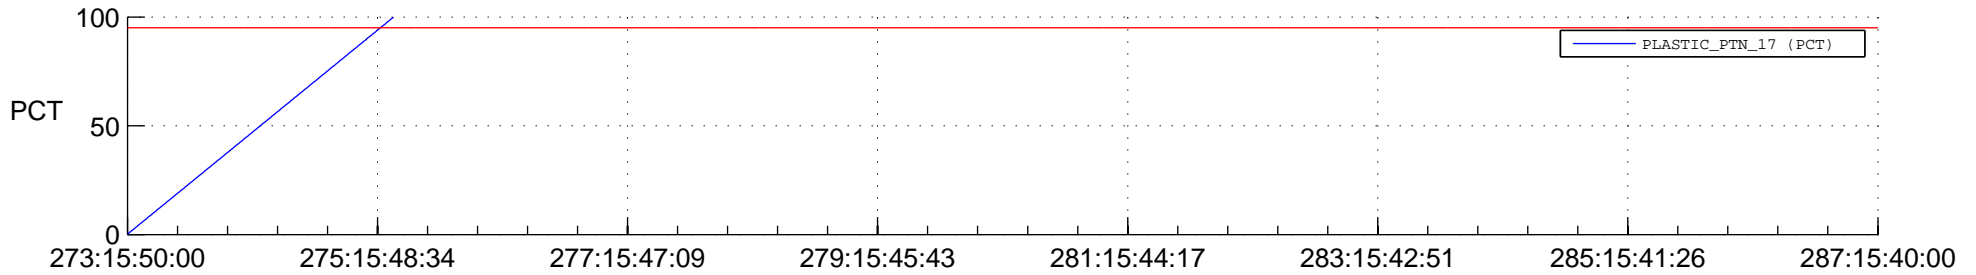

STEREO BEHIND SSR PCT Full Prediction

SWAVES_Percent_Full_Prediction

IMPACT_Percent_Full_Prediction

PLASTIC_Percent_Full_Prediction

Spacecraft_DownLink_Rate

Ground Time (2017:273:15:50:00.000 -2017:287:15:40:00.000)