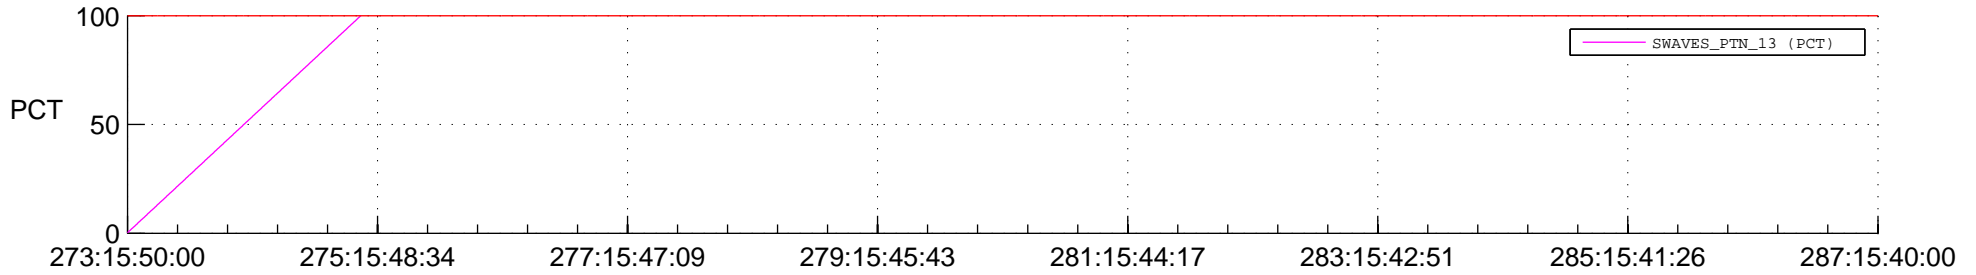

STEREO BEHIND SSR PCT Full Prediction

SWAVES_Percent_Full_Prediction

IMPACT_Percent_Full_Prediction

PLASTIC_Percent_Full_Prediction

Spacecraft_DownLink_Rate

Ground Time (2017:273:15:50:00.000 -2017:287:15:40:00.000)