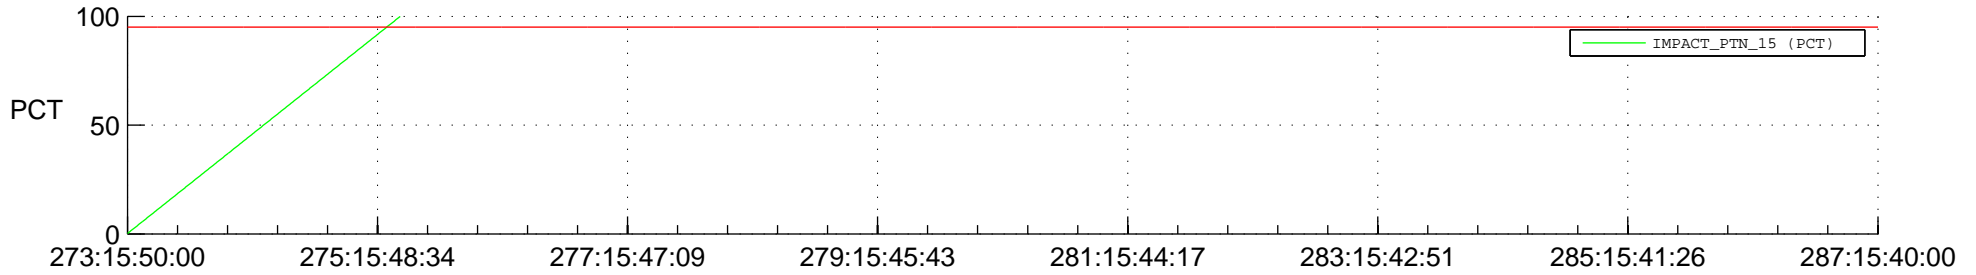

STEREO BEHIND SSR PCT Full Prediction

SWAVES_Percent_Full_Prediction

IMPACT_Percent_Full_Prediction

PLASTIC_Percent_Full_Prediction

Spacecraft_DownLink_Rate

Ground Time (2017:273:15:50:00.000 -2017:287:15:40:00.000)