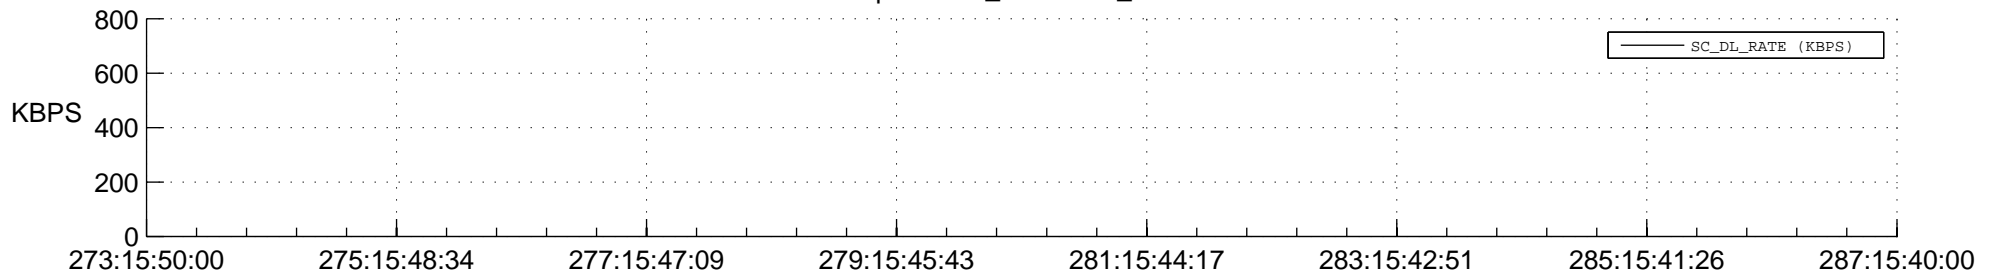

STEREO BEHIND SSR PCT Full Prediction

SWAVES_Percent_Full_Prediction

IMPACT_Percent_Full_Prediction

PLASTIC_Percent_Full_Prediction

Spacecraft_DownLink_Rate

Ground Time (2017:273:15:50:00.000 -2017:287:15:40:00.000)