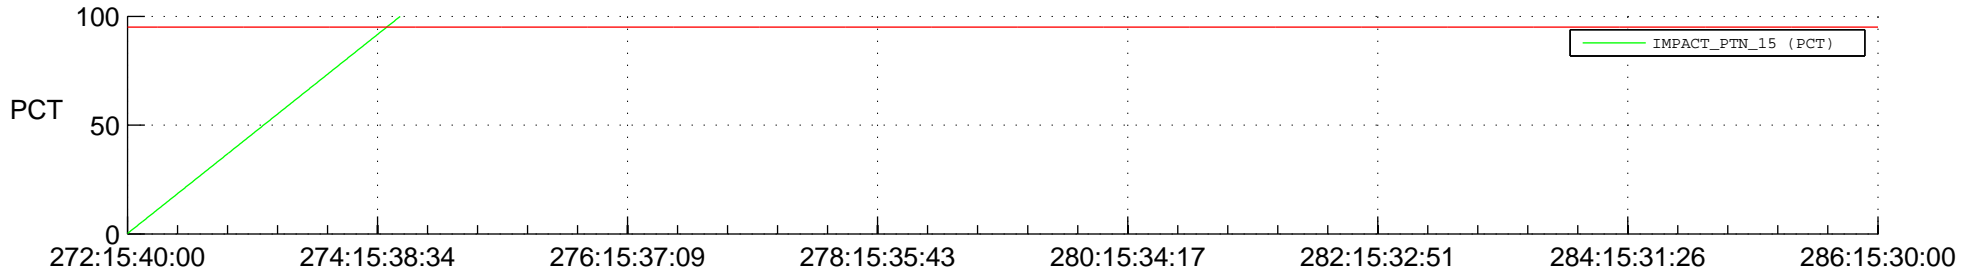

IMPACT_Percent_Full_Prediction