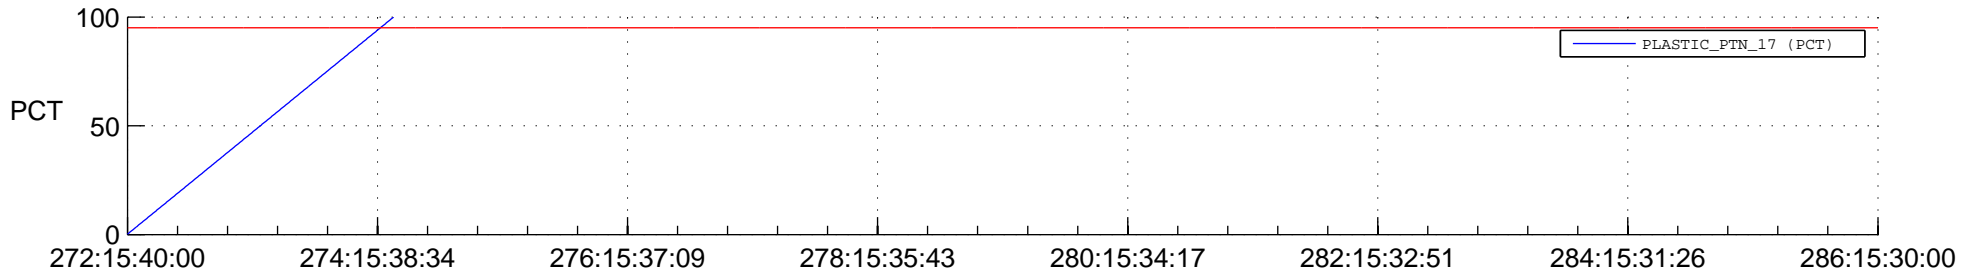

## SWAVES\_Percent\_Full\_Prediction

## Spacecraft\_DownLink\_Rate

Ground Time (2017:272:15:40:00.000 -2017:286:15:30:00.000)