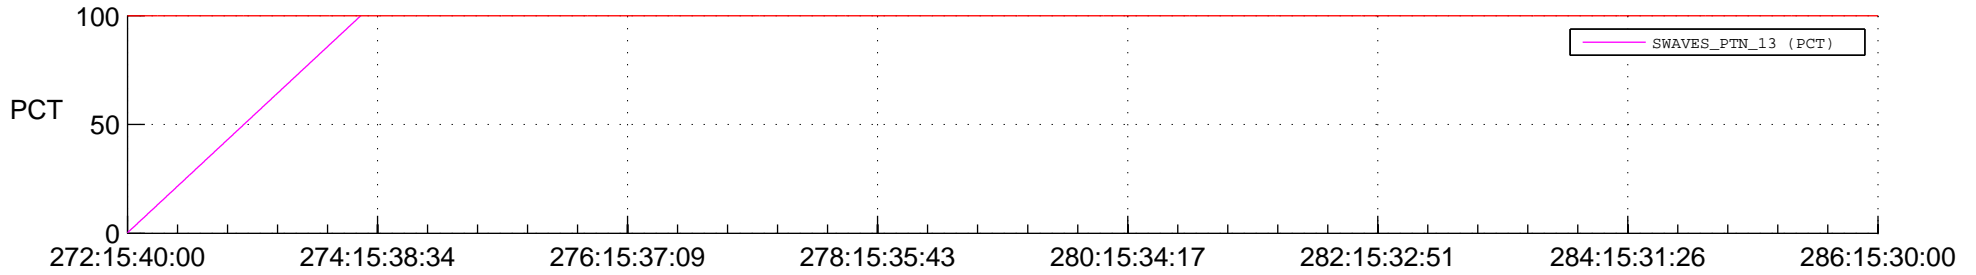

STEREO BEHIND SSR PCT Full Prediction

SWAVES_Percent_Full_Prediction