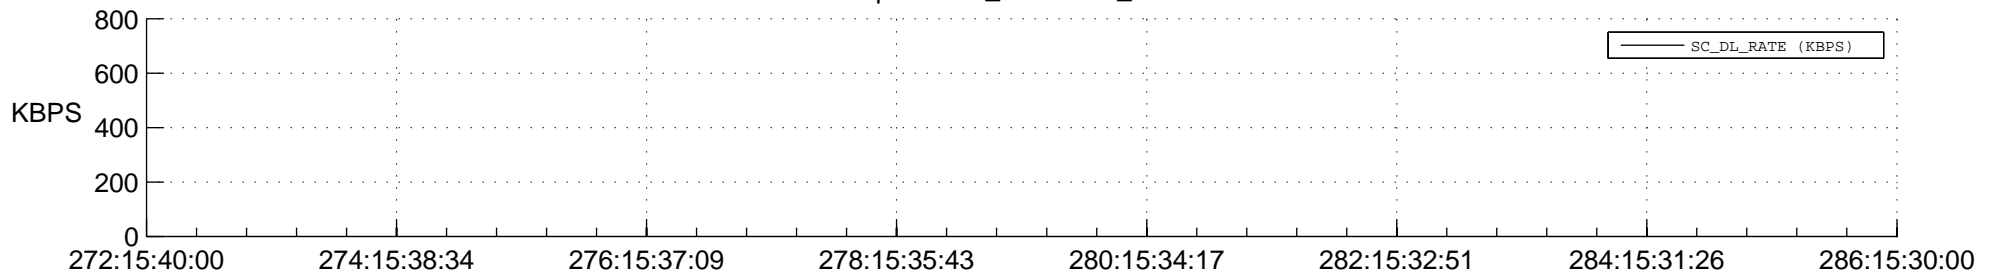

## Spacecraft\_DownLink\_Rate

Ground Time (2017:272:15:40:00.000 -2017:286:15:30:00.000)