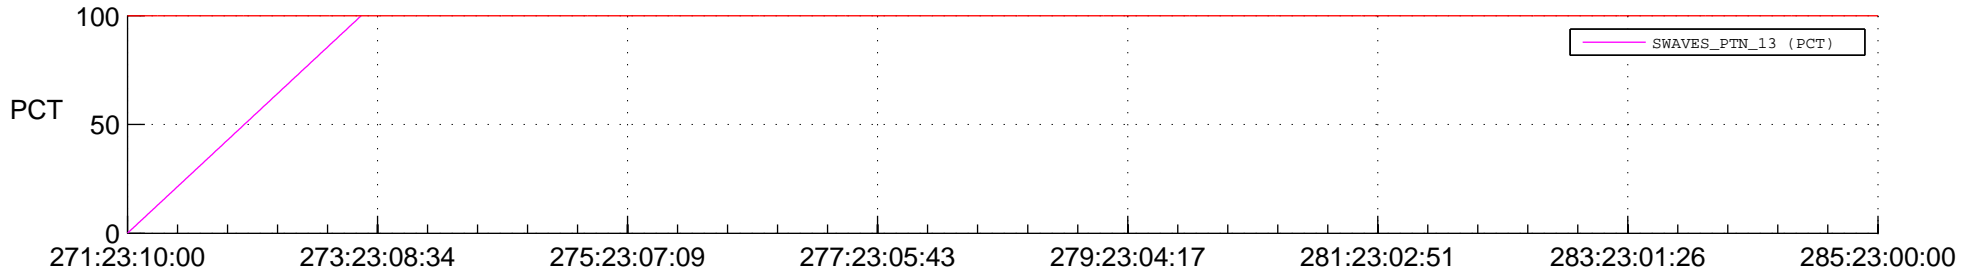

STEREO BEHIND SSR PCT Full Prediction

SWAVES_Percent_Full_Prediction

IMPACT_Percent_Full_Prediction

PLASTIC_Percent_Full_Prediction

Spacecraft_DownLink_Rate

Ground Time (2017:271:23:10:00.000 -2017:285:23:00:00.000)