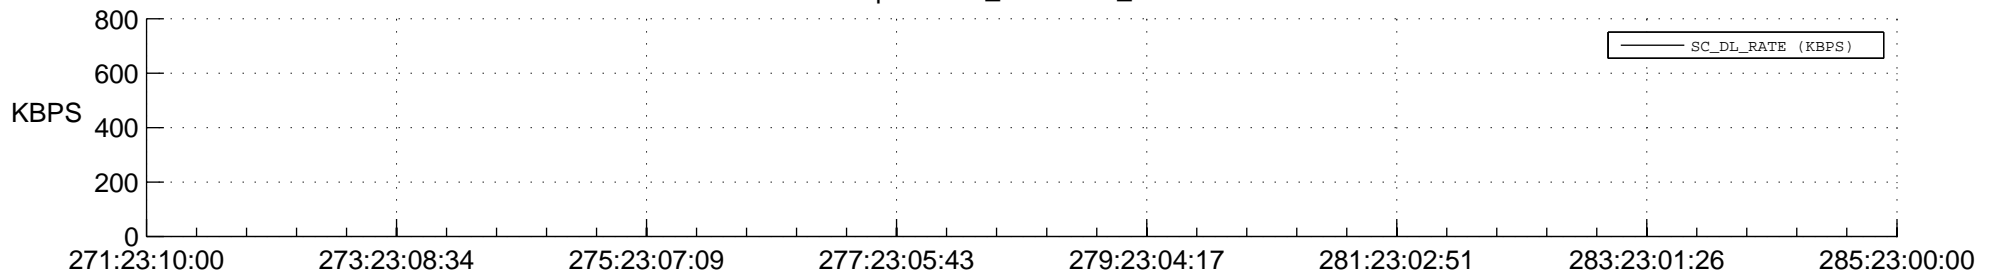

STEREO BEHIND SSR PCT Full Prediction

SWAVES_Percent_Full_Prediction

IMPACT_Percent_Full_Prediction

PLASTIC_Percent_Full_Prediction

Spacecraft_DownLink_Rate

Ground Time (2017:271:23:10:00.000 -2017:285:23:00:00.000)