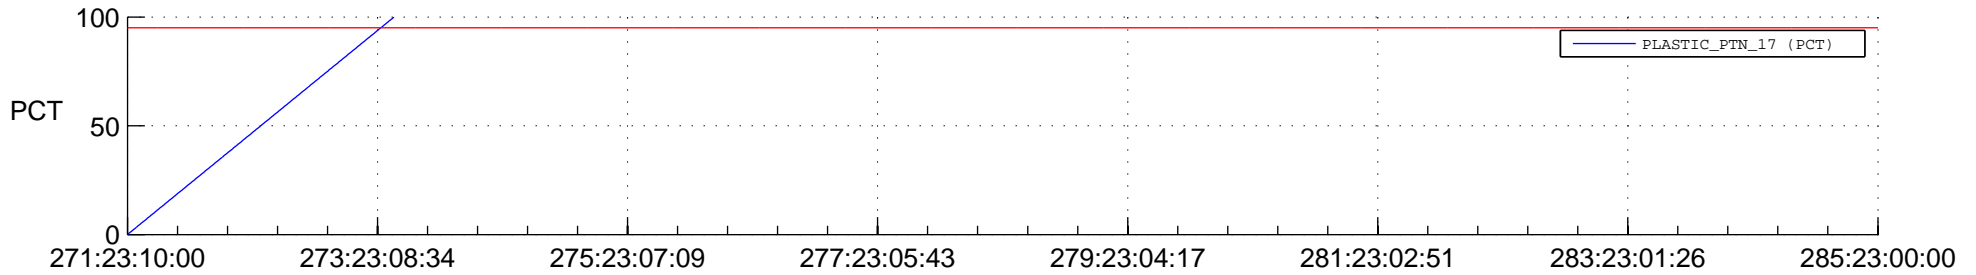

STEREO BEHIND SSR PCT Full Prediction

SWAVES_Percent_Full_Prediction

IMPACT_Percent_Full_Prediction

PLASTIC_Percent_Full_Prediction

Spacecraft_DownLink_Rate

Ground Time (2017:271:23:10:00.000 -2017:285:23:00:00.000)