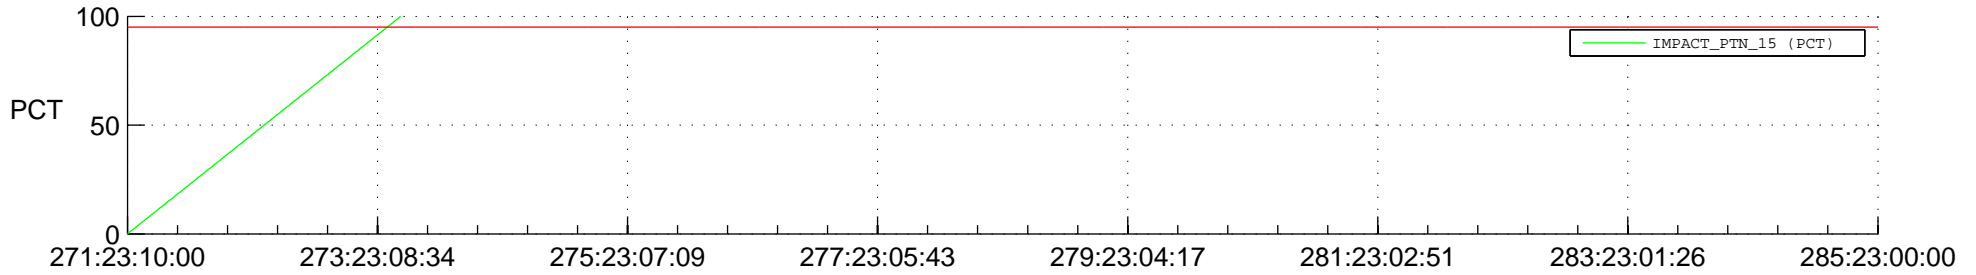

STEREO BEHIND SSR PCT Full Prediction

SWAVES_Percent_Full_Prediction

IMPACT_Percent_Full_Prediction

PLASTIC_Percent_Full_Prediction

Spacecraft_DownLink_Rate

Ground Time (2017:271:23:10:00.000 -2017:285:23:00:00.000)