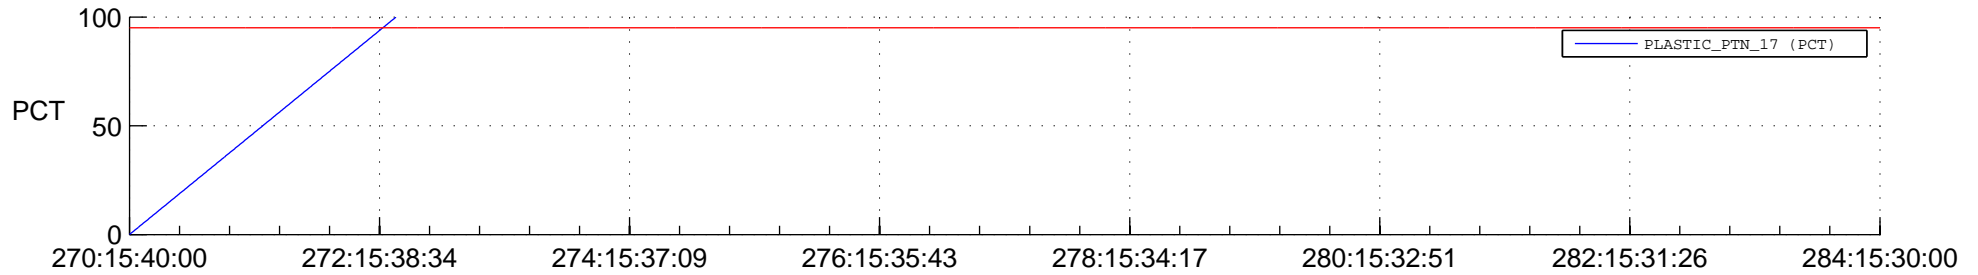

## Spacecraft\_DownLink\_Rate

Ground Time (2017:270:15:40:00.000 -2017:284:15:30:00.000)