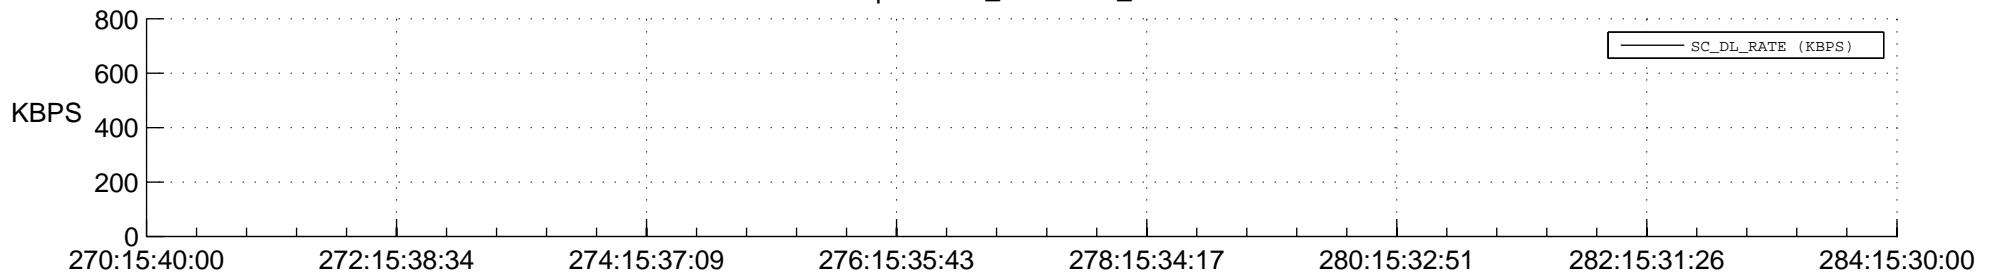

## Spacecraft\_DownLink\_Rate

Ground Time (2017:270:15:40:00.000 -2017:284:15:30:00.000)