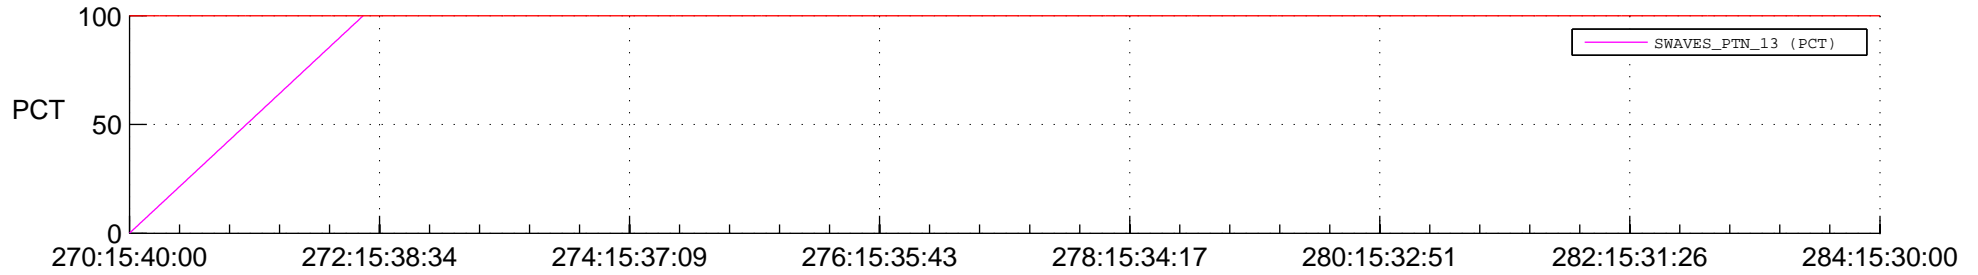

STEREO BEHIND SSR PCT Full Prediction

SWAVES_Percent_Full_Prediction