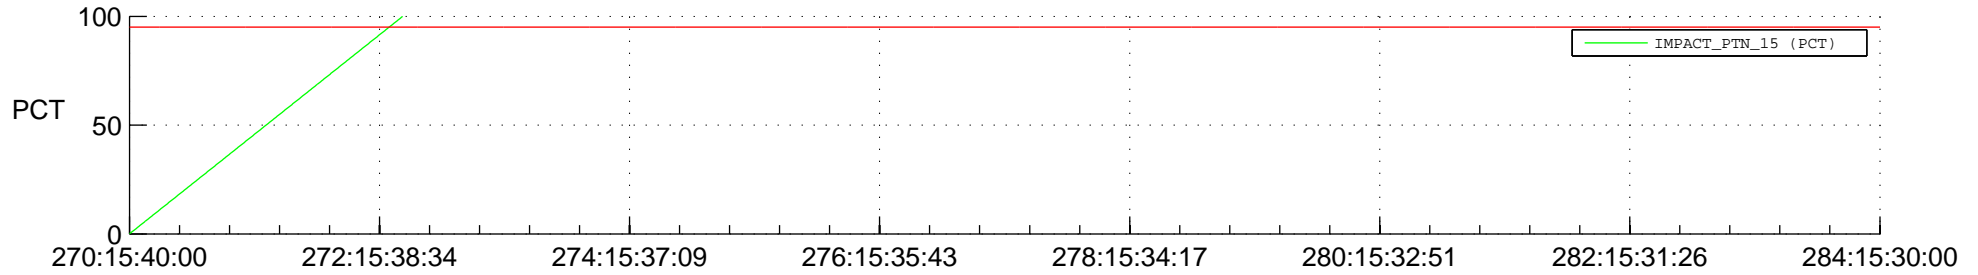

IMPACT_Percent_Full_Prediction