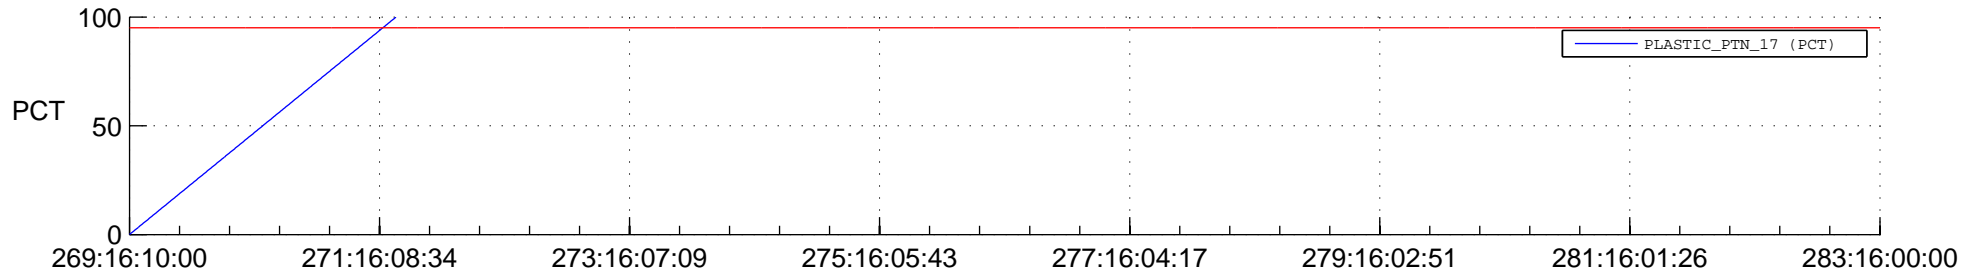

STEREO BEHIND SSR PCT Full Prediction

SWAVES_Percent_Full_Prediction

IMPACT_Percent_Full_Prediction

PLASTIC_Percent_Full_Prediction

Spacecraft_DownLink_Rate

Ground Time (2017:269:16:10:00.000 -2017:283:16:00:00.000)