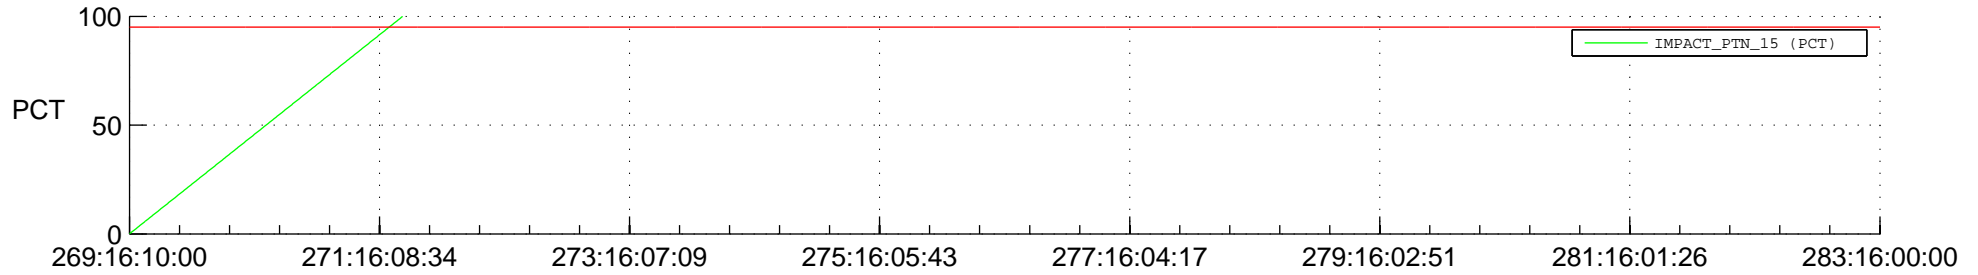

STEREO BEHIND SSR PCT Full Prediction

SWAVES_Percent_Full_Prediction

IMPACT_Percent_Full_Prediction

PLASTIC_Percent_Full_Prediction

Spacecraft_DownLink_Rate

Ground Time (2017:269:16:10:00.000 -2017:283:16:00:00.000)