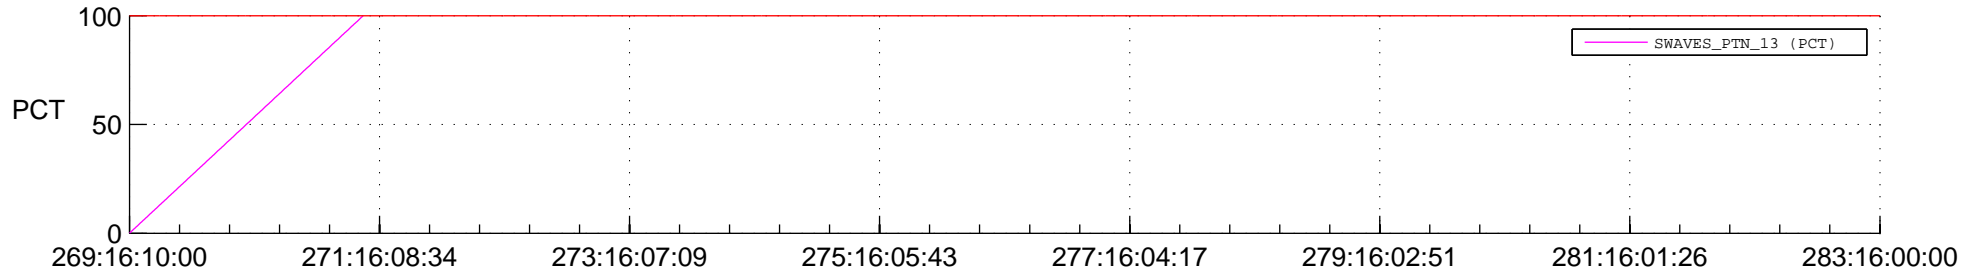

STEREO BEHIND SSR PCT Full Prediction

SWAVES_Percent_Full_Prediction

IMPACT_Percent_Full_Prediction

PLASTIC_Percent_Full_Prediction

Spacecraft_DownLink_Rate

Ground Time (2017:269:16:10:00.000 -2017:283:16:00:00.000)