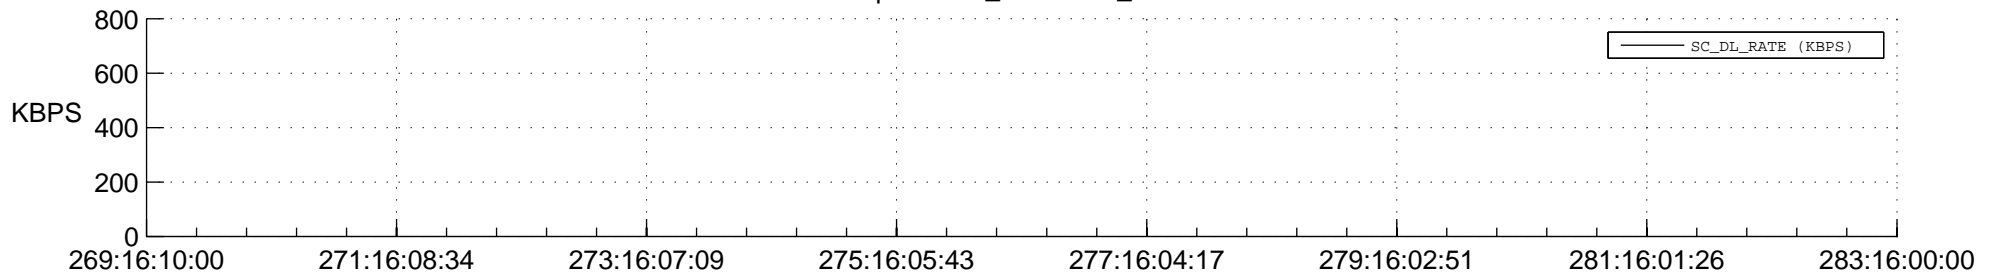

STEREO BEHIND SSR PCT Full Prediction

SWAVES_Percent_Full_Prediction

IMPACT_Percent_Full_Prediction

PLASTIC_Percent_Full_Prediction

Spacecraft_DownLink_Rate

Ground Time (2017:269:16:10:00.000 -2017:283:16:00:00.000)