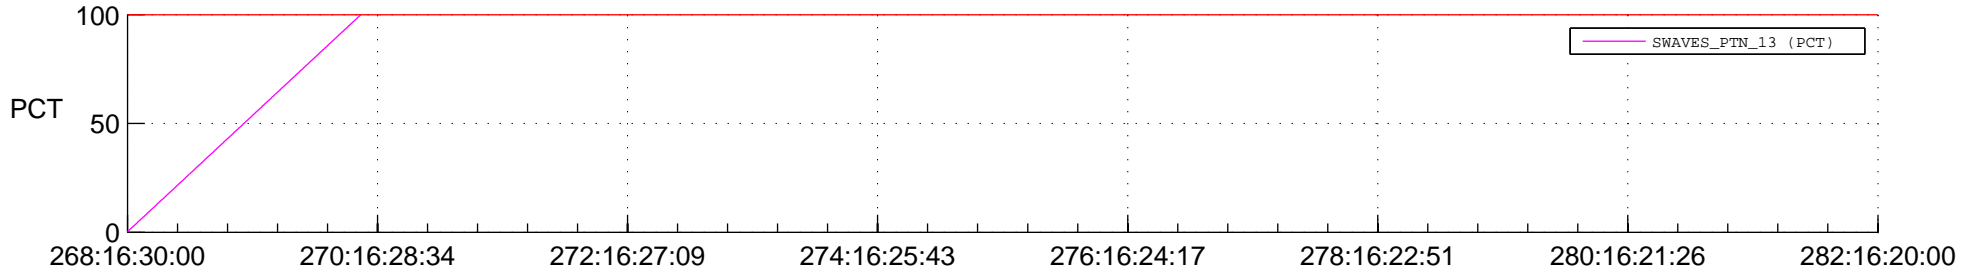

STEREO BEHIND SSR PCT Full Prediction

SWAVES_Percent_Full_Prediction