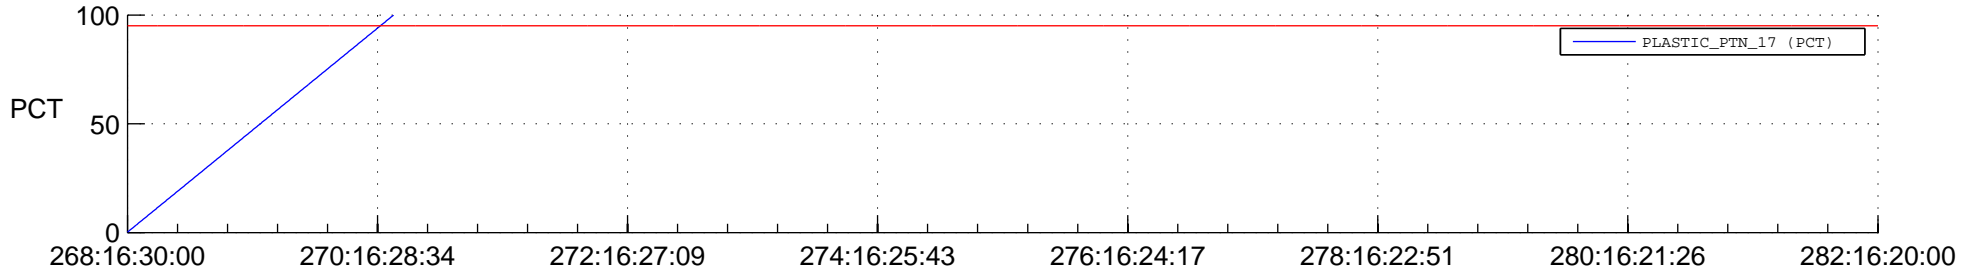

## SWAVES\_Percent\_Full\_Prediction

## Spacecraft\_DownLink\_Rate

Ground Time (2017:268:16:30:00.000 -2017:282:16:20:00.000)