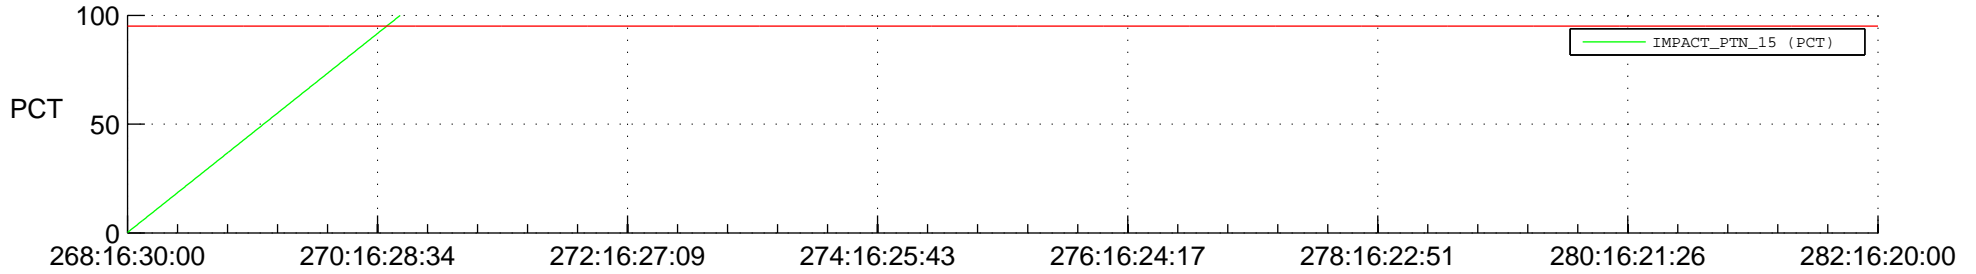

IMPACT_Percent_Full_Prediction