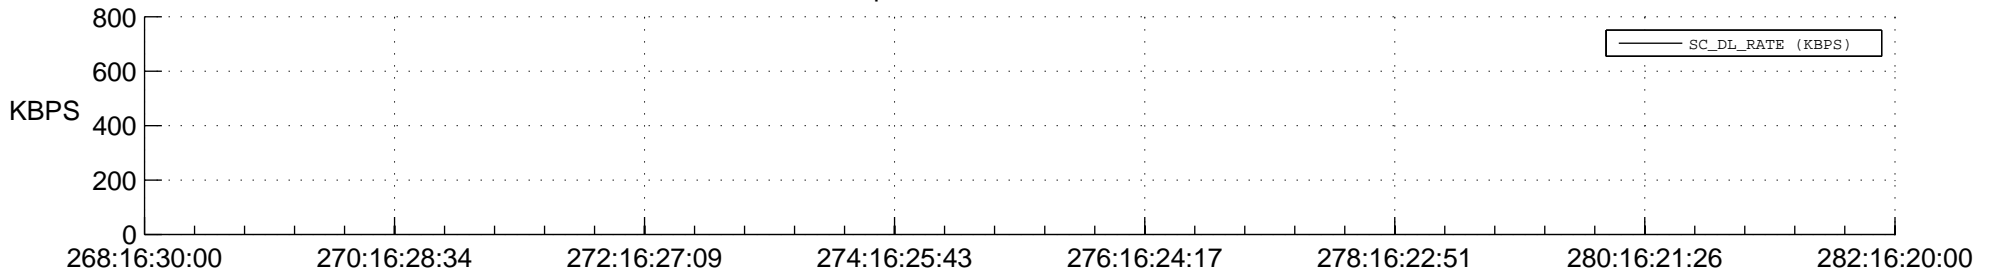

## Spacecraft\_DownLink\_Rate

Ground Time (2017:268:16:30:00.000 -2017:282:16:20:00.000)