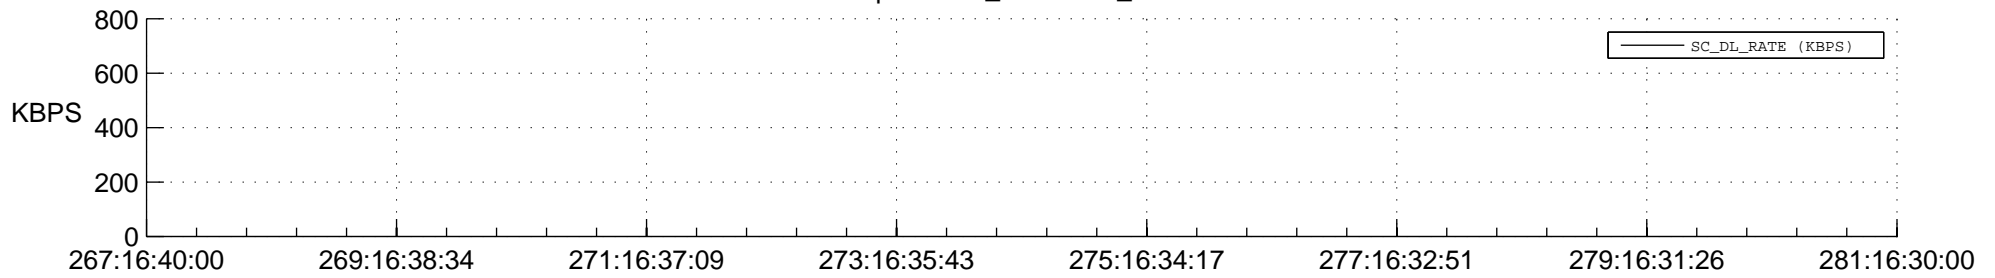

## Spacecraft\_DownLink\_Rate

Ground Time (2017:267:16:40:00.000 -2017:281:16:30:00.000)