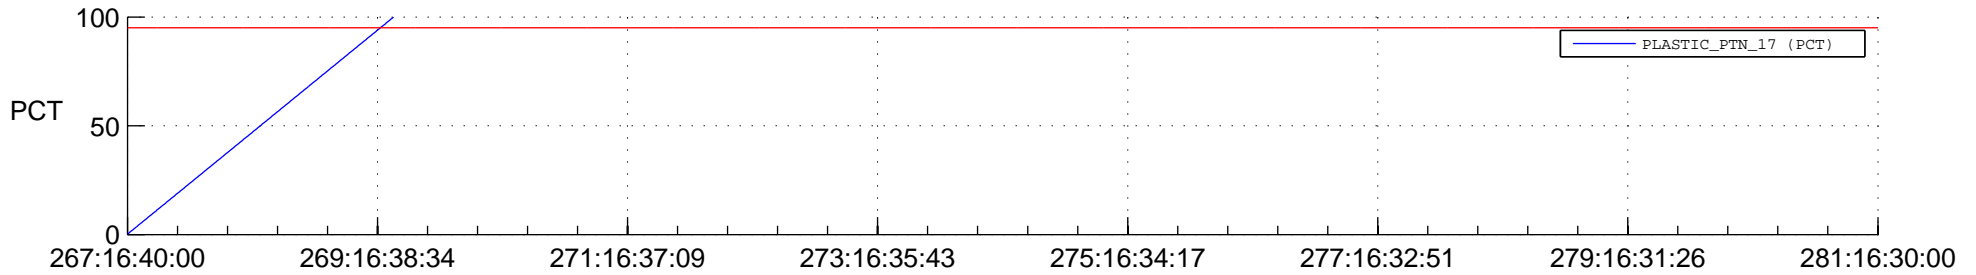

## SWAVES\_Percent\_Full\_Prediction

## Spacecraft\_DownLink\_Rate

Ground Time (2017:267:16:40:00.000 -2017:281:16:30:00.000)