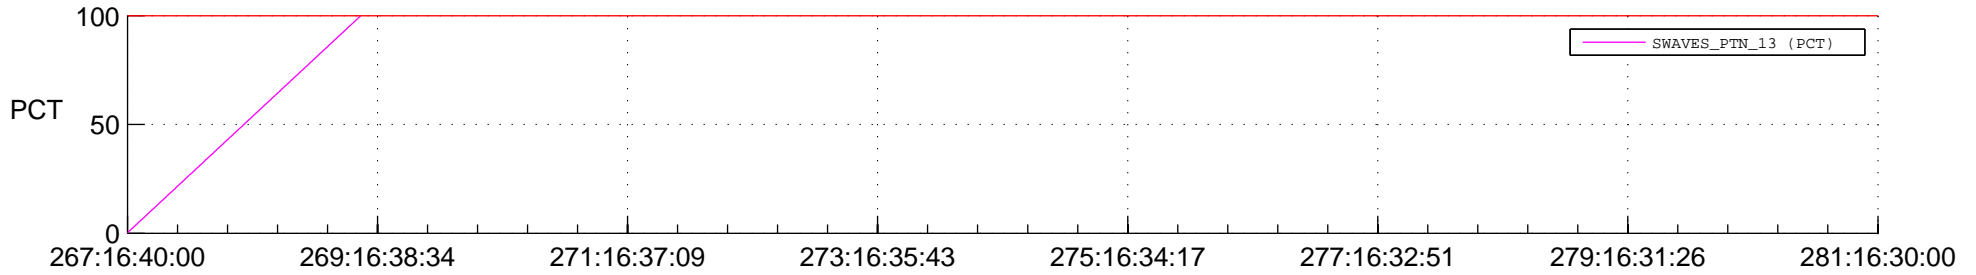

STEREO BEHIND SSR PCT Full Prediction

SWAVES_Percent_Full_Prediction