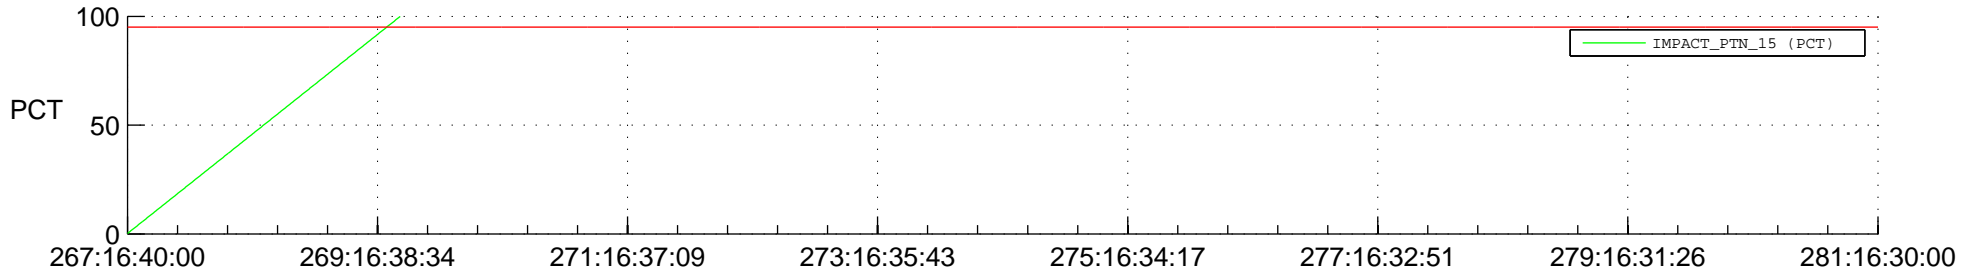

IMPACT_Percent_Full_Prediction