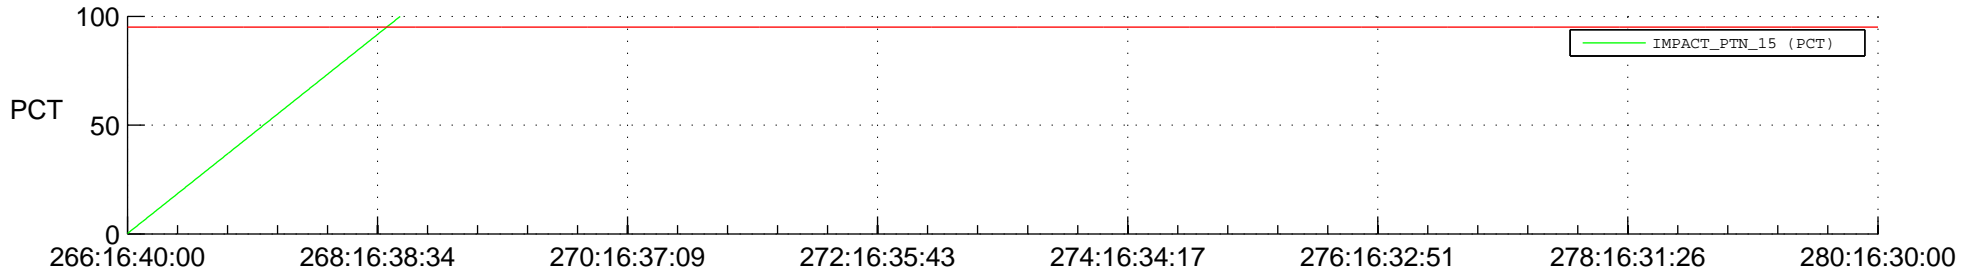

STEREO BEHIND SSR PCT Full Prediction

SWAVES_Percent_Full_Prediction

IMPACT_Percent_Full_Prediction

PLASTIC_Percent_Full_Prediction

Spacecraft_DownLink_Rate

Ground Time (2017:266:16:40:00.000 -2017:280:16:30:00.000)