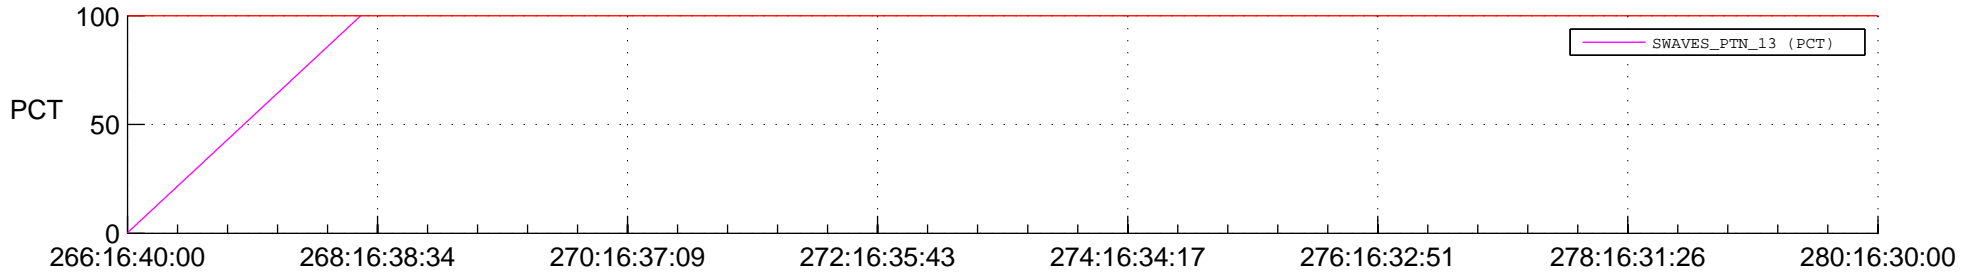

STEREO BEHIND SSR PCT Full Prediction

SWAVES_Percent_Full_Prediction

IMPACT_Percent_Full_Prediction

PLASTIC_Percent_Full_Prediction

Spacecraft_DownLink_Rate

Ground Time (2017:266:16:40:00.000 -2017:280:16:30:00.000)