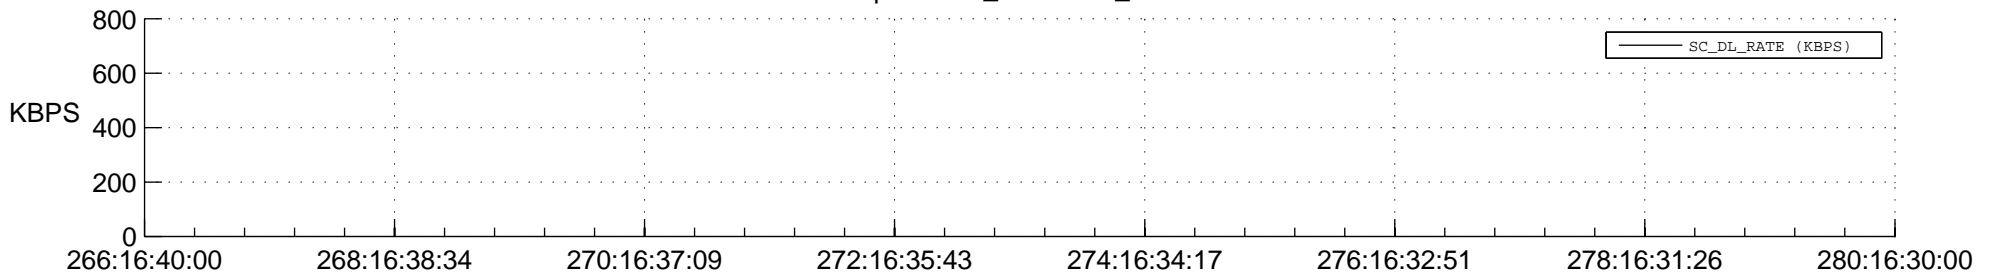

STEREO BEHIND SSR PCT Full Prediction

SWAVES_Percent_Full_Prediction

IMPACT_Percent_Full_Prediction

PLASTIC_Percent_Full_Prediction

Spacecraft_DownLink_Rate

Ground Time (2017:266:16:40:00.000 -2017:280:16:30:00.000)