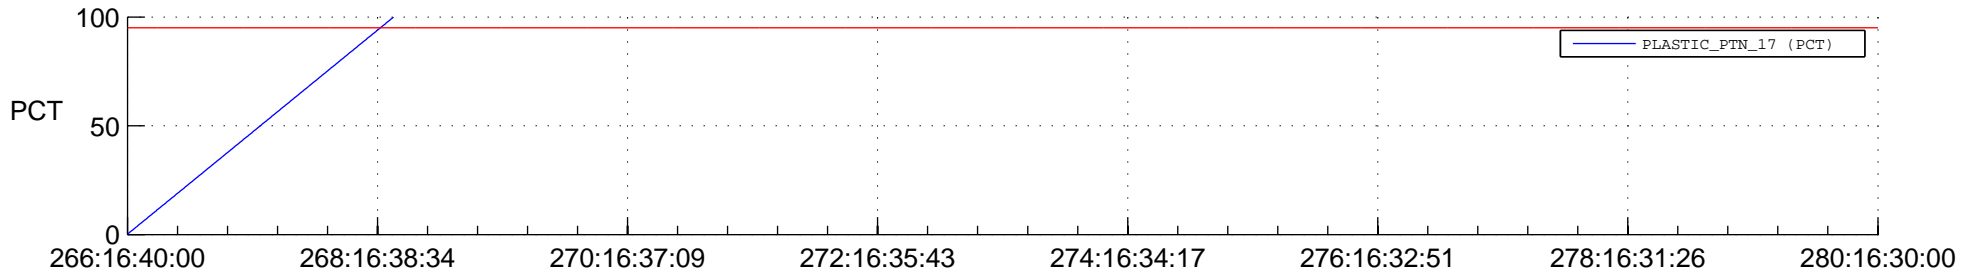

STEREO BEHIND SSR PCT Full Prediction

SWAVES_Percent_Full_Prediction

IMPACT_Percent_Full_Prediction

PLASTIC_Percent_Full_Prediction

Spacecraft_DownLink_Rate

Ground Time (2017:266:16:40:00.000 -2017:280:16:30:00.000)