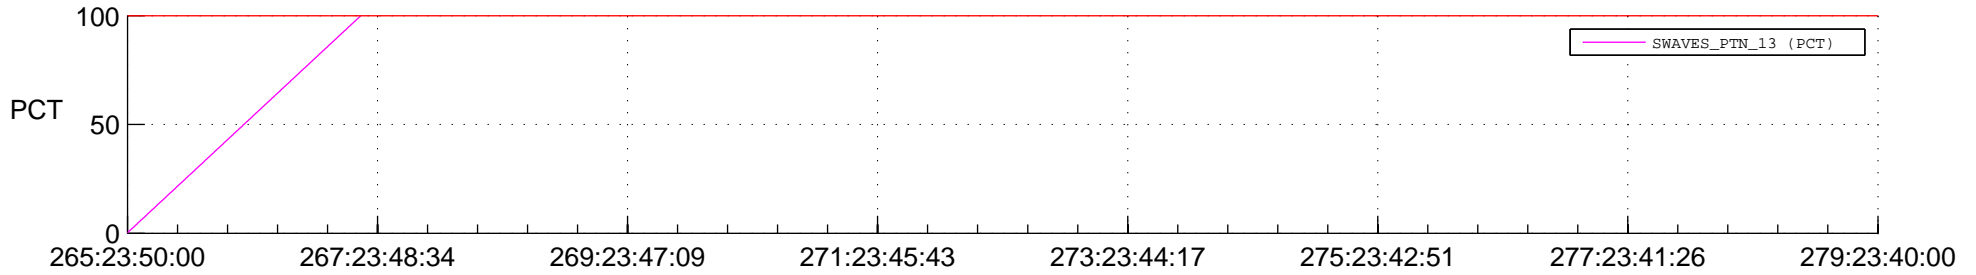

STEREO BEHIND SSR PCT Full Prediction

SWAVES_Percent_Full_Prediction