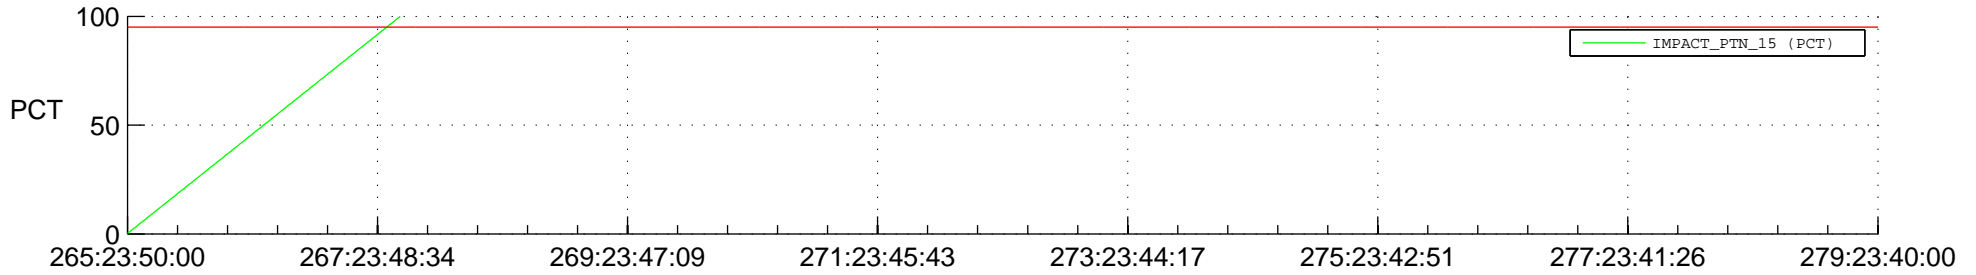

IMPACT_Percent_Full_Prediction