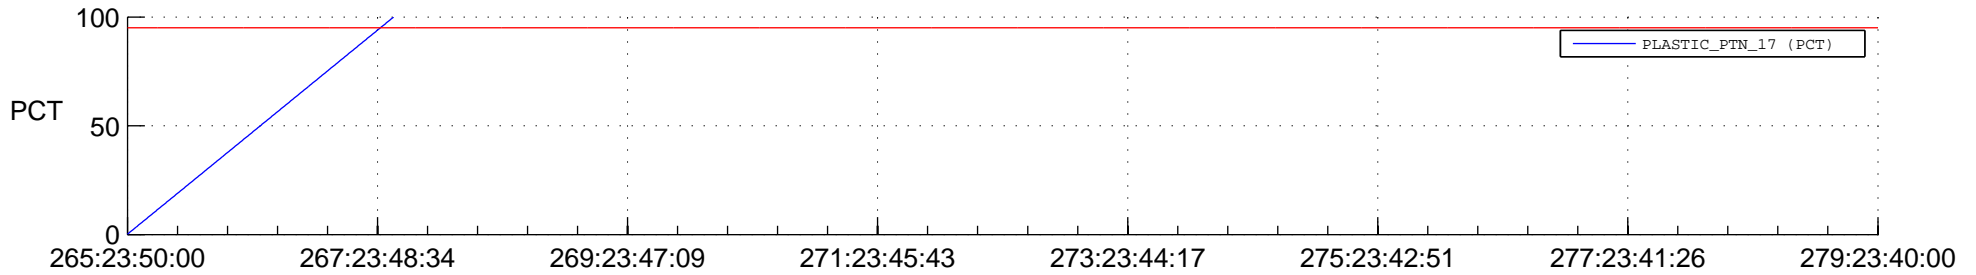

## SWAVES\_Percent\_Full\_Prediction

## Spacecraft\_DownLink\_Rate

Ground Time (2017:265:23:50:00.000 -2017:279:23:40:00.000)