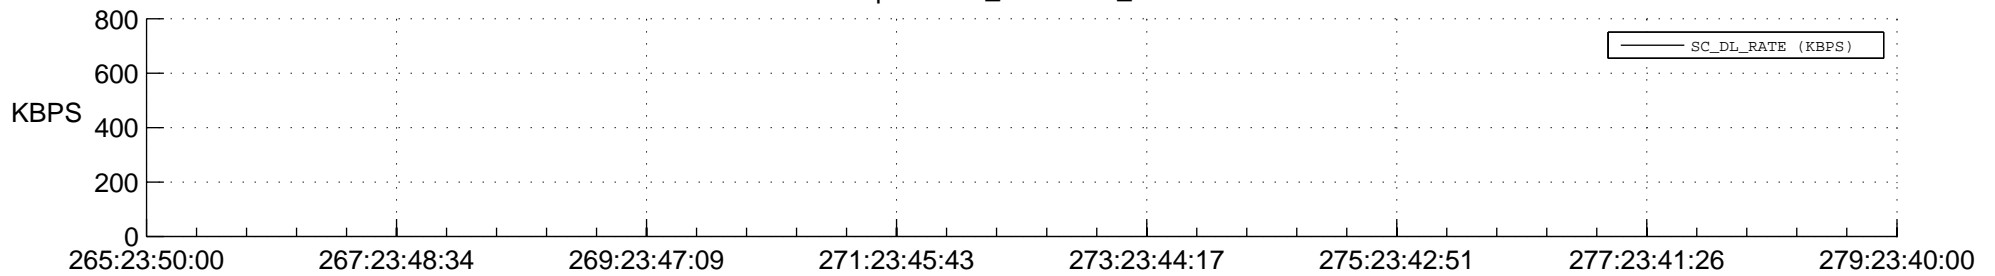

## Spacecraft\_DownLink\_Rate

Ground Time (2017:265:23:50:00.000 -2017:279:23:40:00.000)