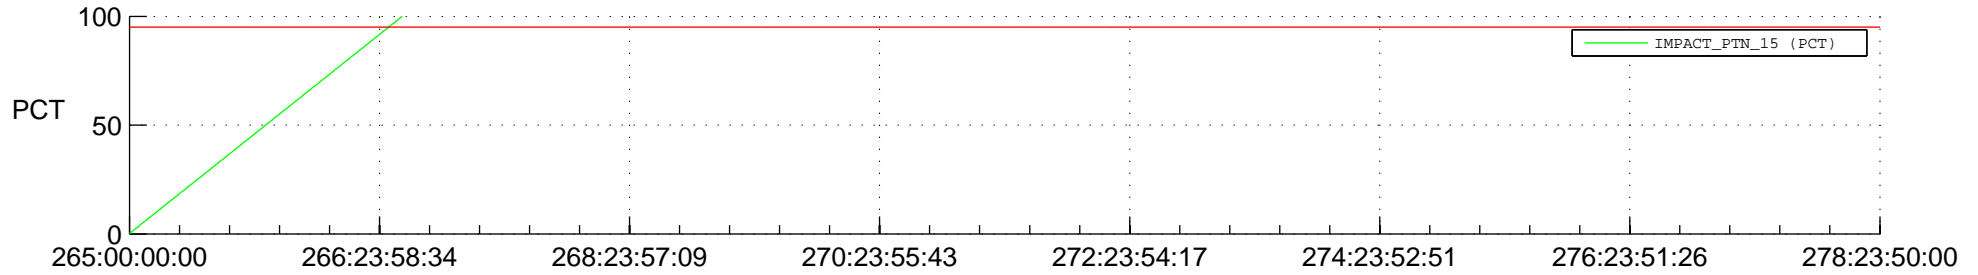

STEREO BEHIND SSR PCT Full Prediction

SWAVES_Percent_Full_Prediction

IMPACT_Percent_Full_Prediction

PLASTIC_Percent_Full_Prediction

Spacecraft_DownLink_Rate

Ground Time (2017:265:00:00:00.000 -2017:278:23:50:00:00.000)