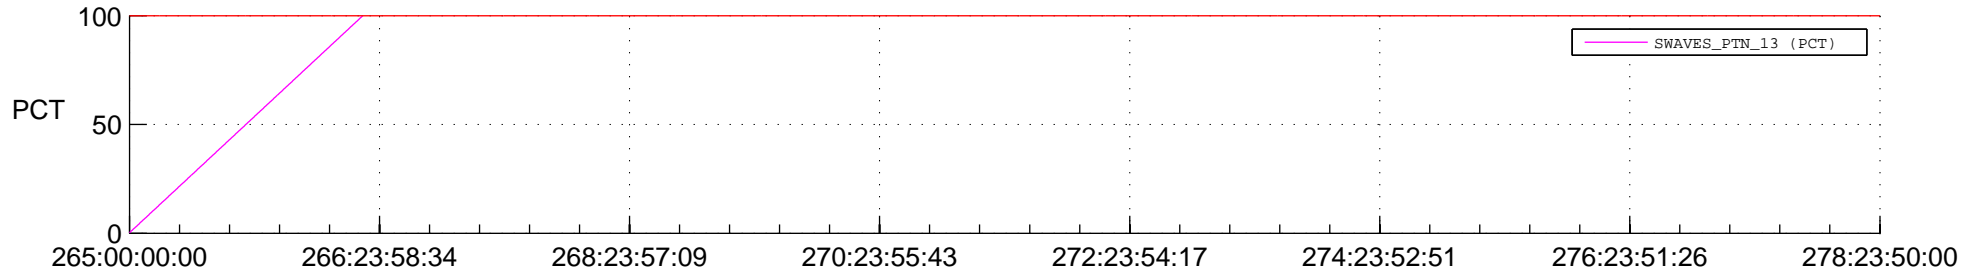

STEREO BEHIND SSR PCT Full Prediction

SWAVES_Percent_Full_Prediction

IMPACT_Percent_Full_Prediction

PLASTIC_Percent_Full_Prediction

Spacecraft_DownLink_Rate

Ground Time (2017:265:00:00:00.000 -2017:278:23:50:00:00.000)