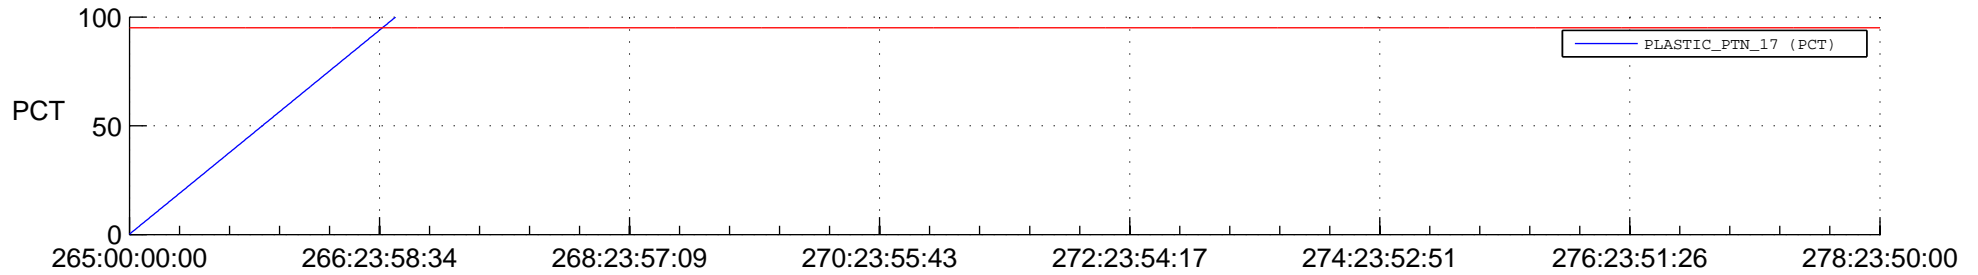

STEREO BEHIND SSR PCT Full Prediction

SWAVES_Percent_Full_Prediction

IMPACT_Percent_Full_Prediction

PLASTIC_Percent_Full_Prediction

Spacecraft_DownLink_Rate

Ground Time (2017:265:00:00:00.000 -2017:278:23:50:00:00.000)