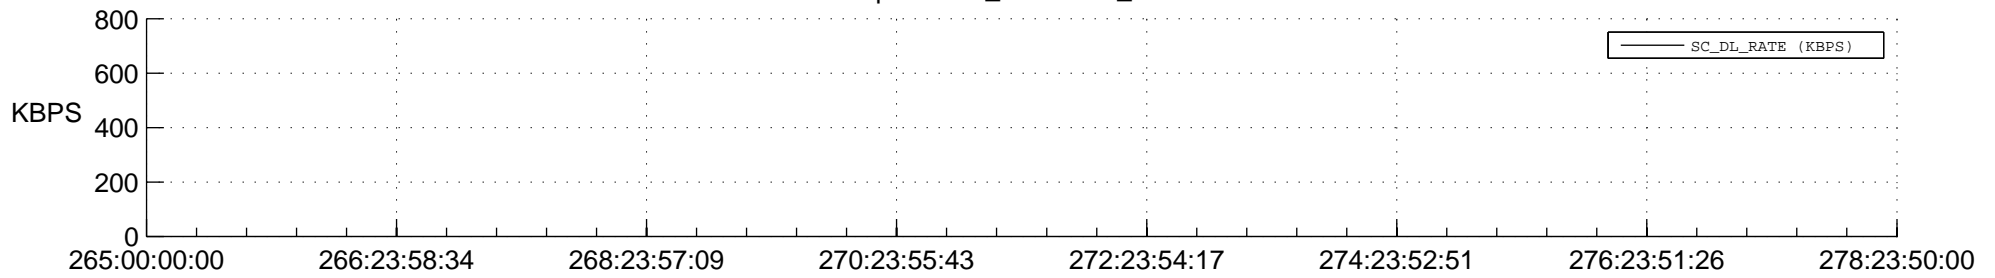

STEREO BEHIND SSR PCT Full Prediction

SWAVES_Percent_Full_Prediction

IMPACT_Percent_Full_Prediction

PLASTIC_Percent_Full_Prediction

Spacecraft_DownLink_Rate

Ground Time (2017:265:00:00:00.000 -2017:278:23:50:00:00.000)