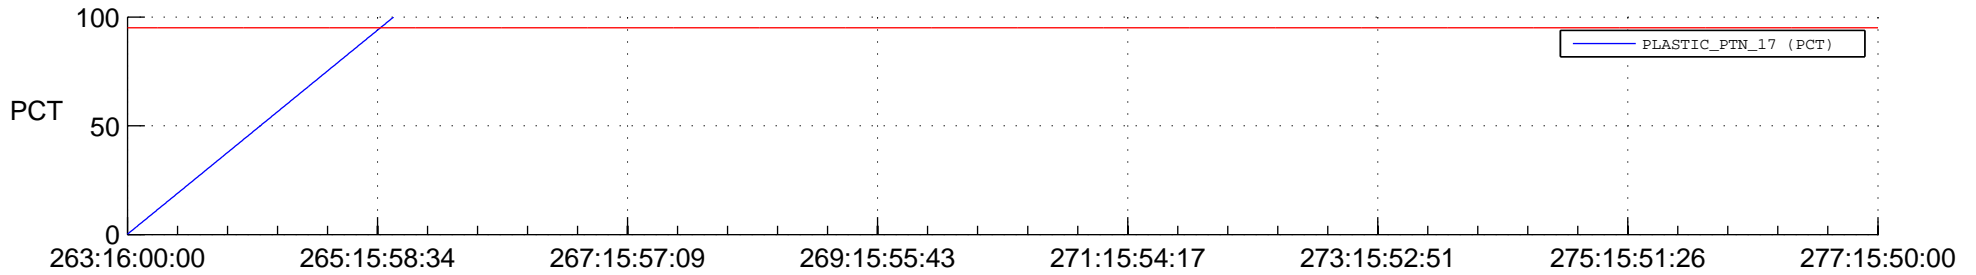

## SWAVES\_Percent\_Full\_Prediction

## Spacecraft\_DownLink\_Rate

Ground Time (2017:263:16:00:00.000 -2017:277:15:50:00.000)