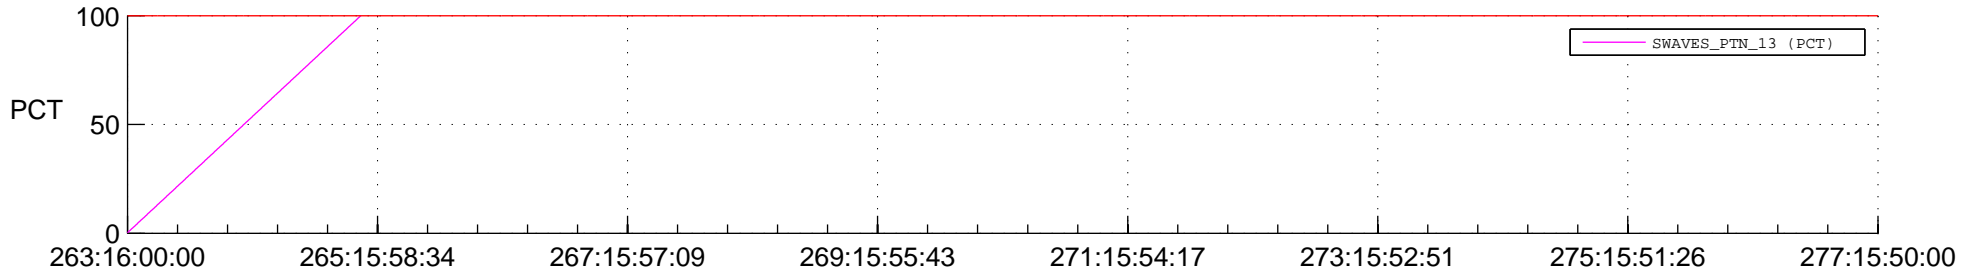

STEREO BEHIND SSR PCT Full Prediction

SWAVES_Percent_Full_Prediction