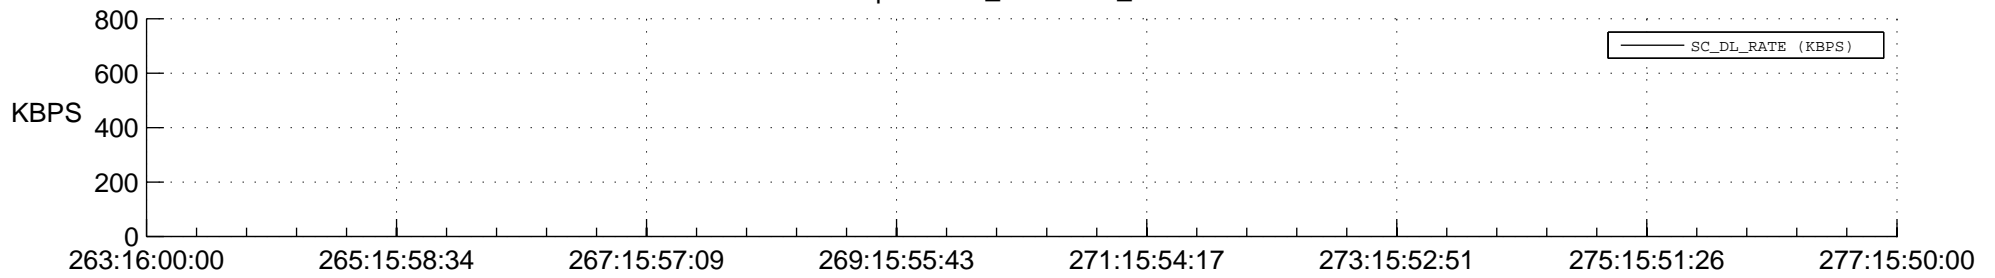

## Spacecraft\_DownLink\_Rate

Ground Time (2017:263:16:00:00.000 -2017:277:15:50:00.000)