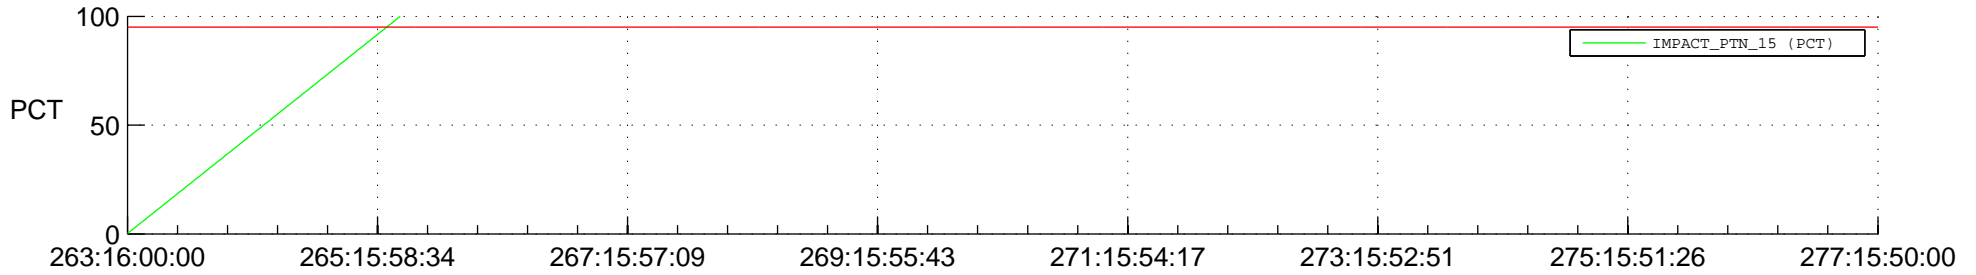

IMPACT_Percent_Full_Prediction