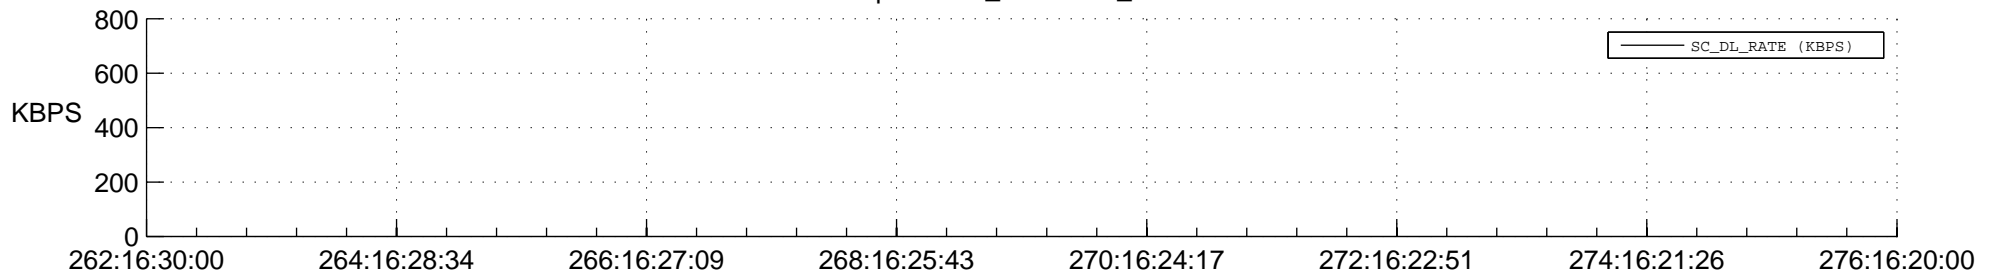

## Spacecraft\_DownLink\_Rate

Ground Time (2017:262:16:30:00.000 -2017:276:16:20:00.000)