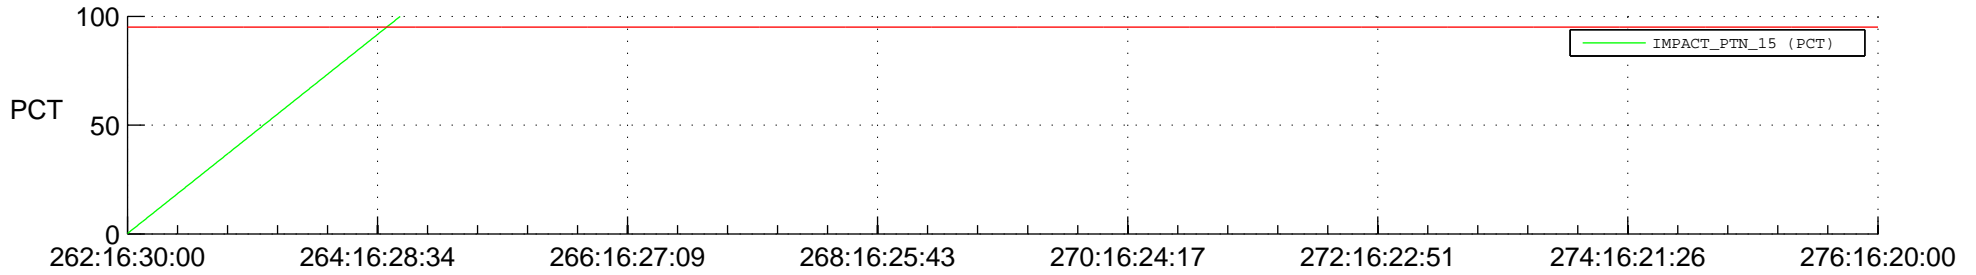

IMPACT_Percent_Full_Prediction