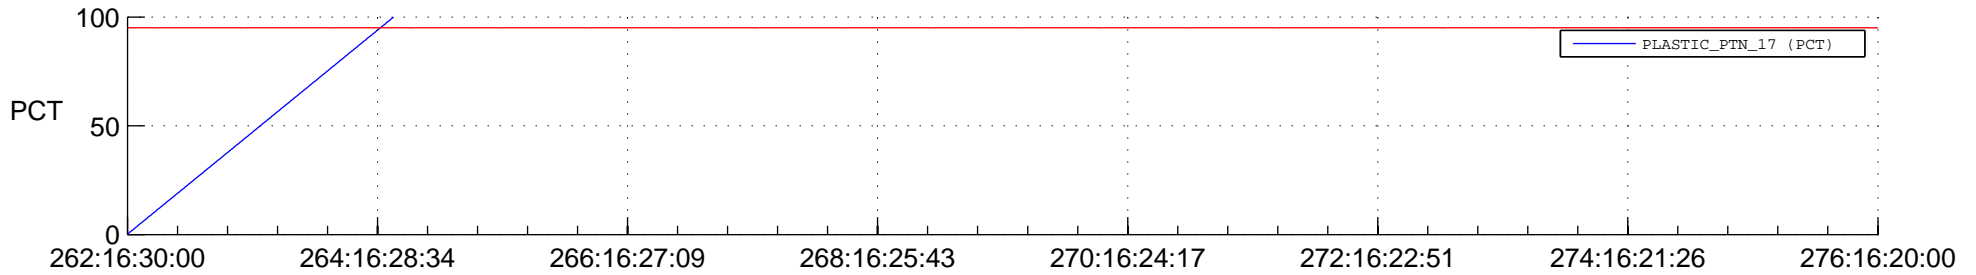

## SWAVES\_Percent\_Full\_Prediction

## Spacecraft\_DownLink\_Rate

Ground Time (2017:262:16:30:00.000 -2017:276:16:20:00.000)