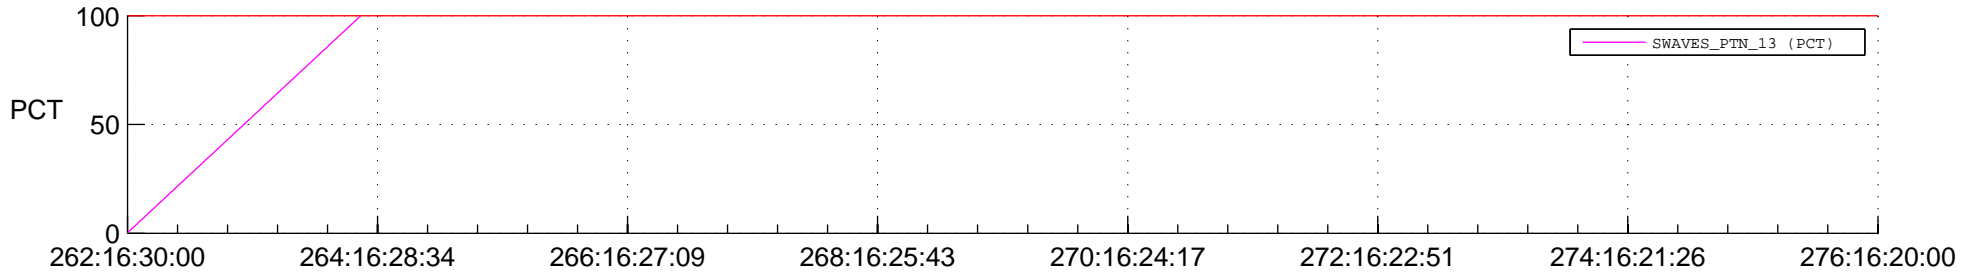

STEREO BEHIND SSR PCT Full Prediction

SWAVES_Percent_Full_Prediction