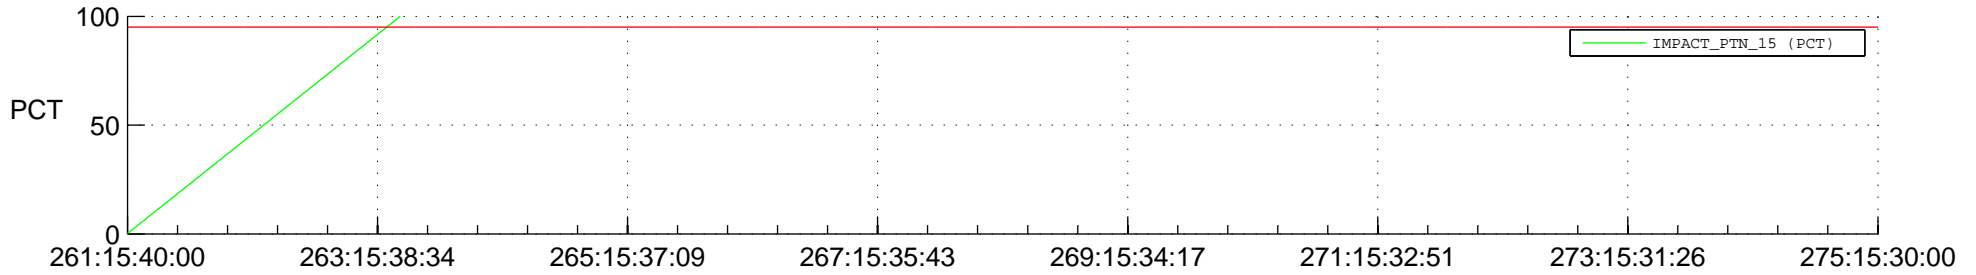

STEREO BEHIND SSR PCT Full Prediction

SWAVES_Percent_Full_Prediction

IMPACT_Percent_Full_Prediction

PLASTIC_Percent_Full_Prediction

Spacecraft_DownLink_Rate

Ground Time (2017:261:15:40:00.000 -2017:275:15:30:00.000)