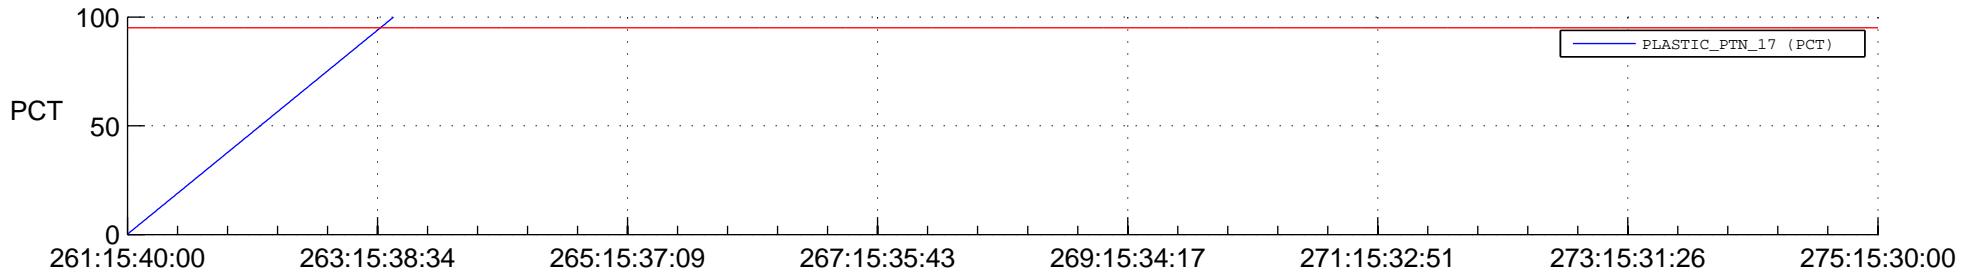

STEREO BEHIND SSR PCT Full Prediction

SWAVES_Percent_Full_Prediction

IMPACT_Percent_Full_Prediction

PLASTIC_Percent_Full_Prediction

Spacecraft_DownLink_Rate

Ground Time (2017:261:15:40:00.000 -2017:275:15:30:00.000)