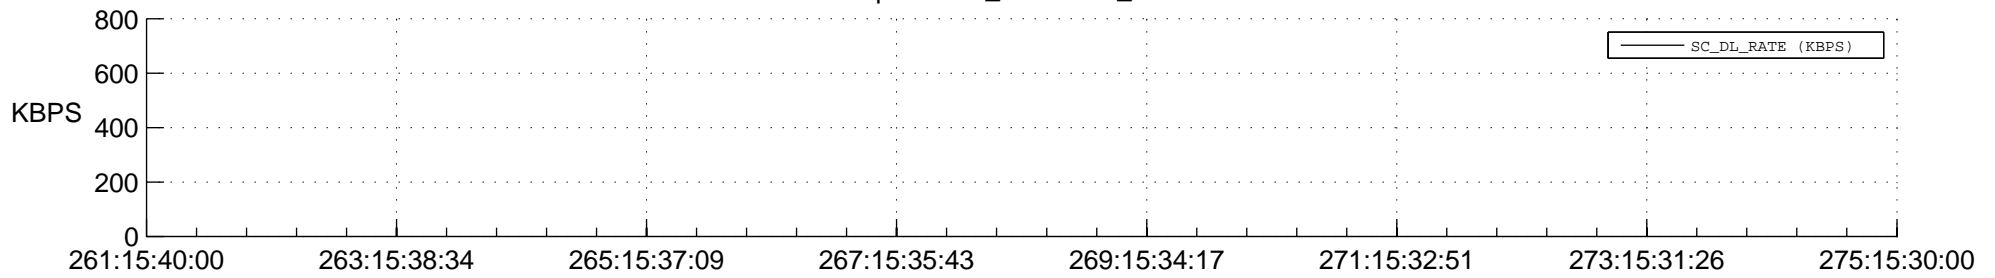

STEREO BEHIND SSR PCT Full Prediction

SWAVES_Percent_Full_Prediction

IMPACT_Percent_Full_Prediction

PLASTIC_Percent_Full_Prediction

Spacecraft_DownLink_Rate

Ground Time (2017:261:15:40:00.000 -2017:275:15:30:00.000)