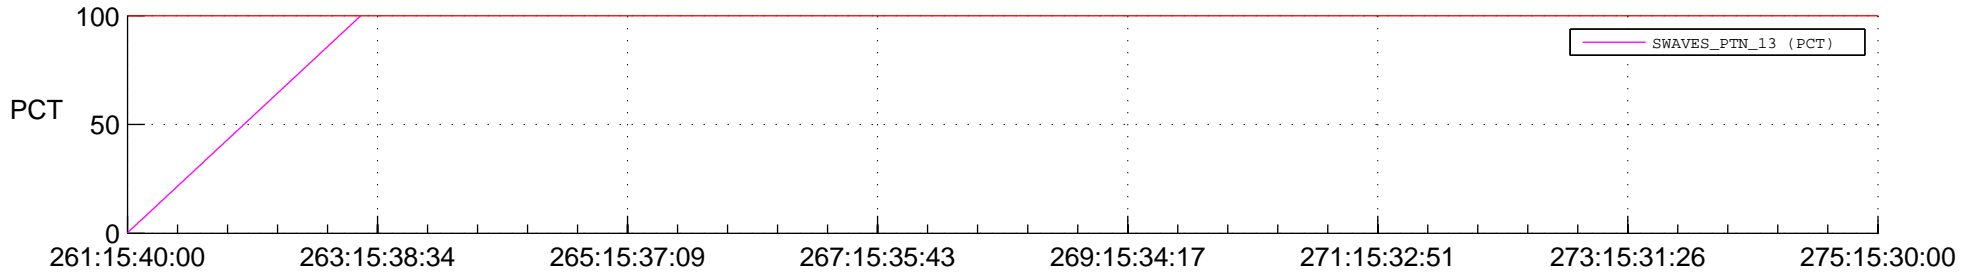

STEREO BEHIND SSR PCT Full Prediction

SWAVES_Percent_Full_Prediction

IMPACT_Percent_Full_Prediction

PLASTIC_Percent_Full_Prediction

Spacecraft_DownLink_Rate

Ground Time (2017:261:15:40:00.000 -2017:275:15:30:00.000)