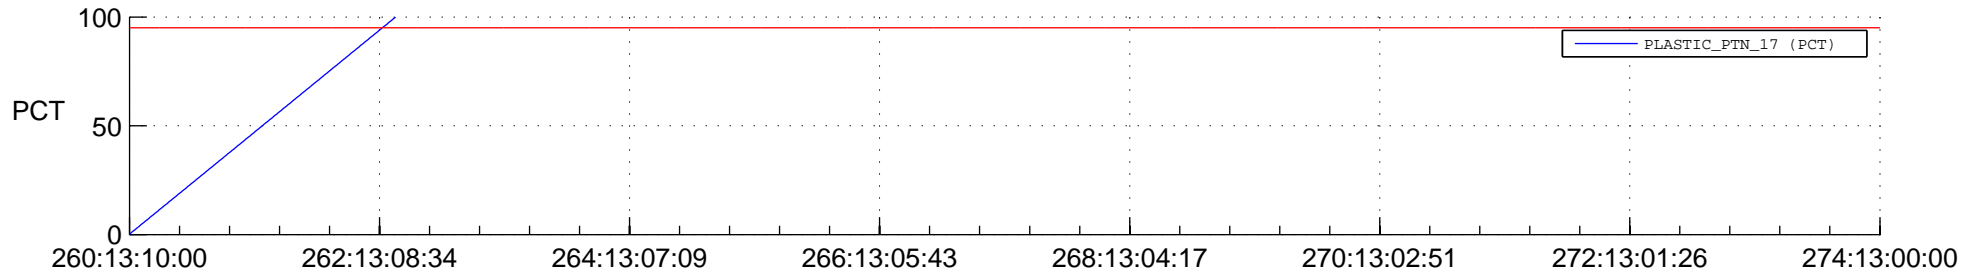

STEREO BEHIND SSR PCT Full Prediction

SWAVES_Percent_Full_Prediction

IMPACT_Percent_Full_Prediction

PLASTIC_Percent_Full_Prediction

Spacecraft_DownLink_Rate

Ground Time (2017:260:13:10:00.000 -2017:274:13:00:00.000)