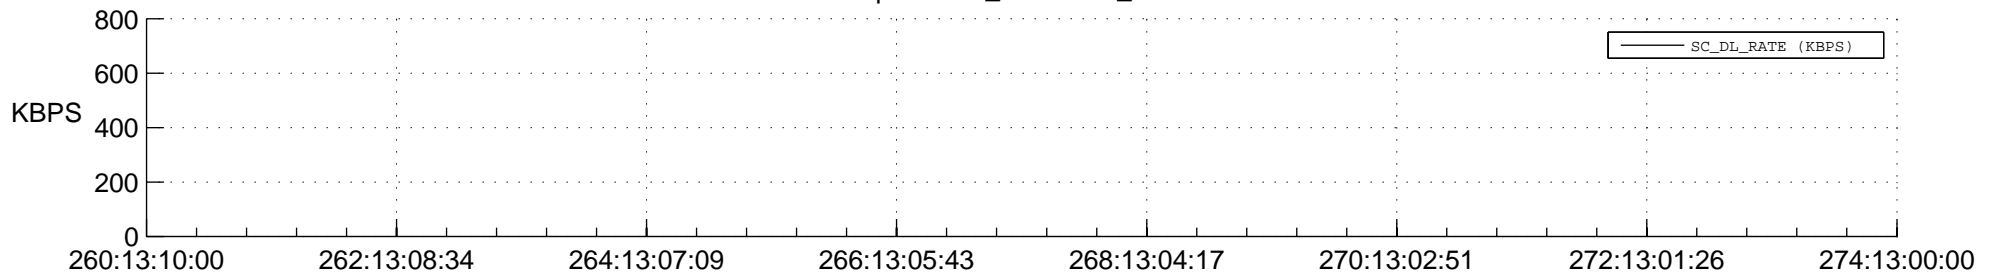

STEREO BEHIND SSR PCT Full Prediction

SWAVES_Percent_Full_Prediction

IMPACT_Percent_Full_Prediction

PLASTIC_Percent_Full_Prediction

Spacecraft_DownLink_Rate

Ground Time (2017:260:13:10:00.000 -2017:274:13:00:00.000)