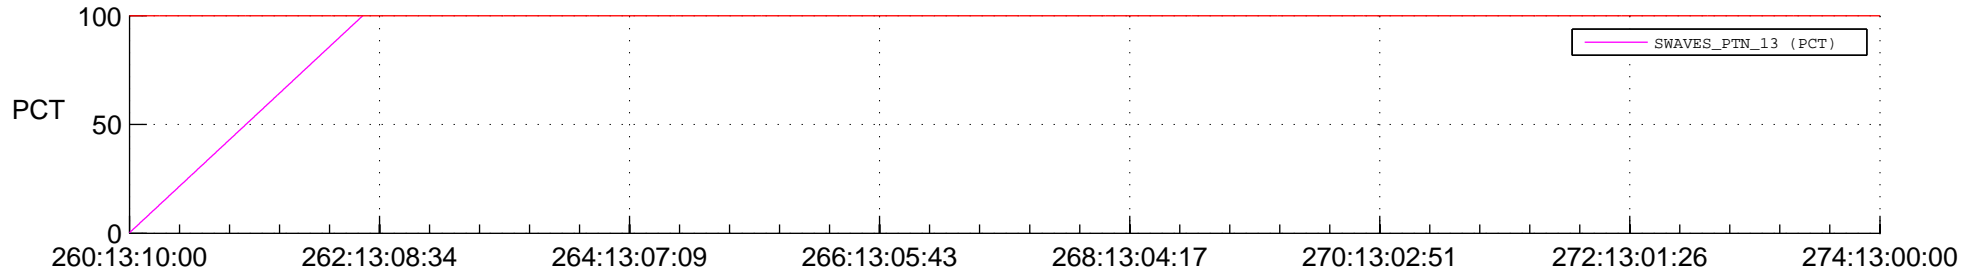

STEREO BEHIND SSR PCT Full Prediction

SWAVES_Percent_Full_Prediction

IMPACT_Percent_Full_Prediction

PLASTIC_Percent_Full_Prediction

Spacecraft_DownLink_Rate

Ground Time (2017:260:13:10:00.000 -2017:274:13:00:00.000)