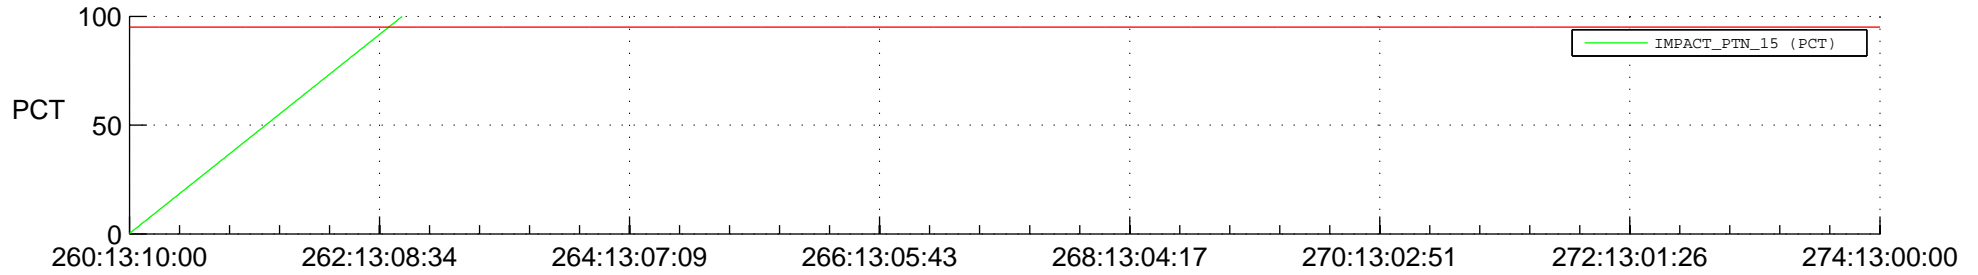

STEREO BEHIND SSR PCT Full Prediction

SWAVES_Percent_Full_Prediction

IMPACT_Percent_Full_Prediction

PLASTIC_Percent_Full_Prediction

Spacecraft_DownLink_Rate

Ground Time (2017:260:13:10:00.000 -2017:274:13:00:00.000)