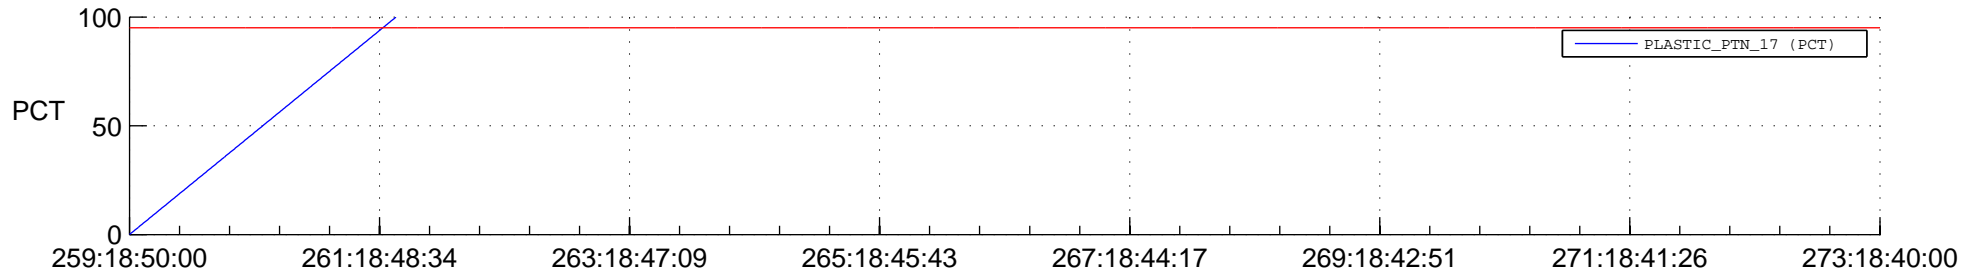

STEREO BEHIND SSR PCT Full Prediction

SWAVES_Percent_Full_Prediction

IMPACT_Percent_Full_Prediction

PLASTIC_Percent_Full_Prediction

Spacecraft_DownLink_Rate