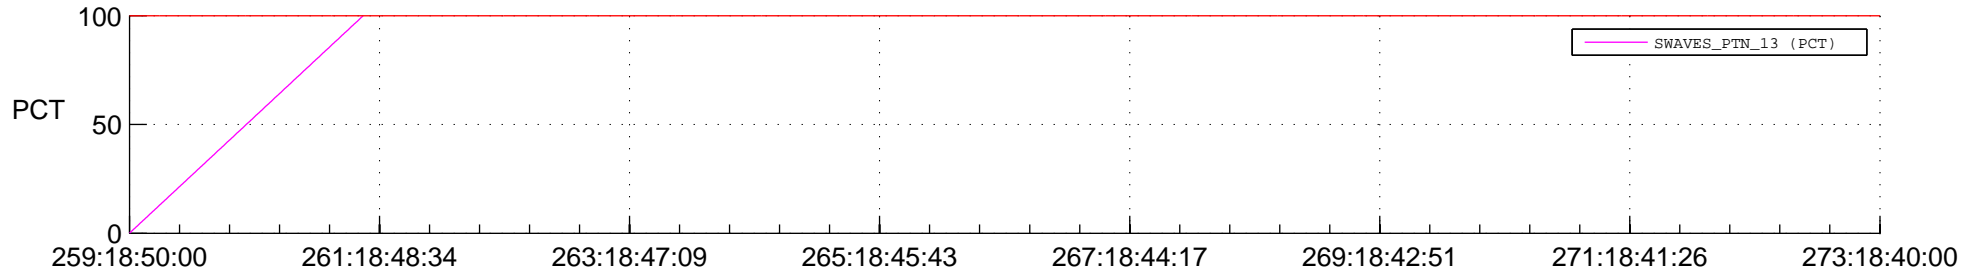

STEREO BEHIND SSR PCT Full Prediction

SWAVES_Percent_Full_Prediction

IMPACT_Percent_Full_Prediction

PLASTIC_Percent_Full_Prediction

Spacecraft_DownLink_Rate