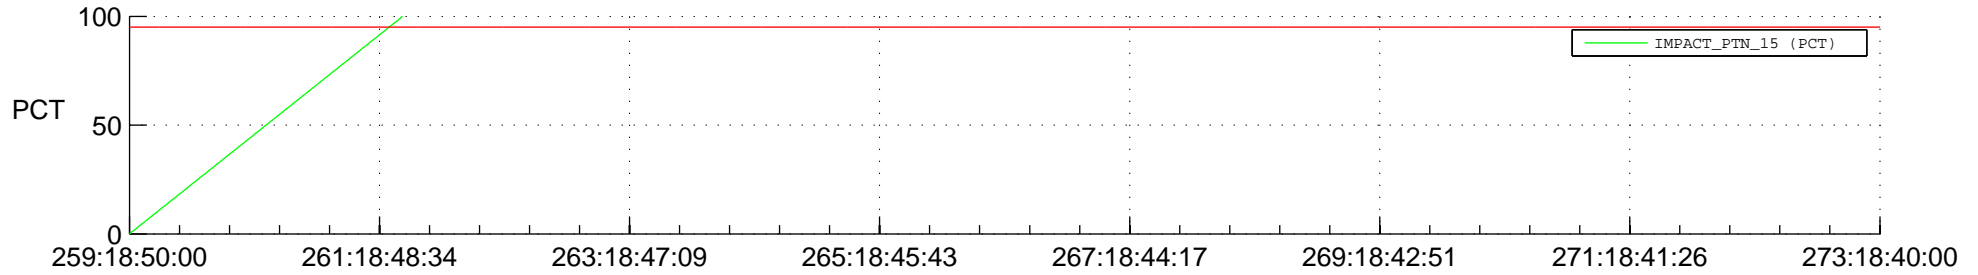

STEREO BEHIND SSR PCT Full Prediction

SWAVES_Percent_Full_Prediction

IMPACT_Percent_Full_Prediction

PLASTIC_Percent_Full_Prediction

Spacecraft_DownLink_Rate