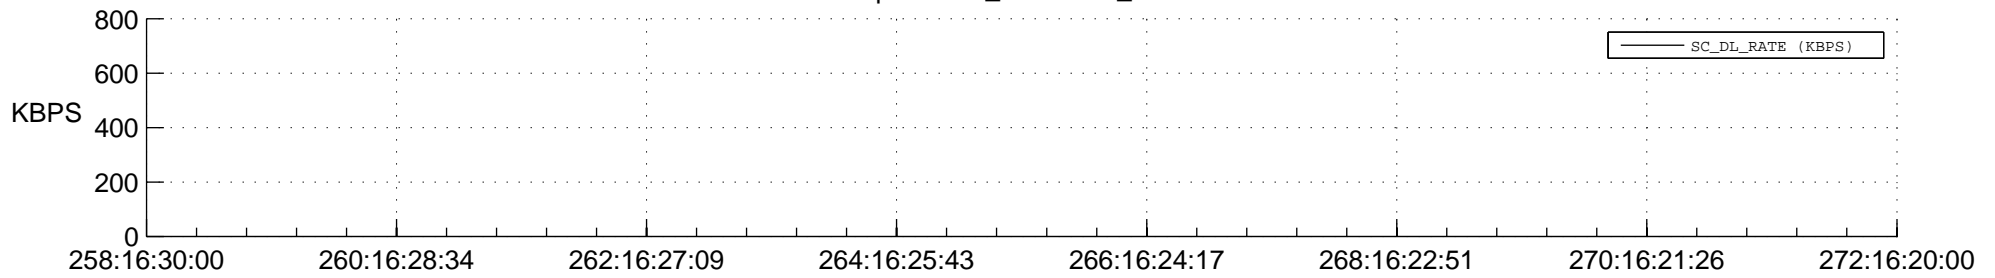

STEREO BEHIND SSR PCT Full Prediction

SWAVES_Percent_Full_Prediction

IMPACT_Percent_Full_Prediction

PLASTIC_Percent_Full_Prediction

Spacecraft_DownLink_Rate

Ground Time (2017:258:16:30:00.000 -2017:272:16:20:00.000)