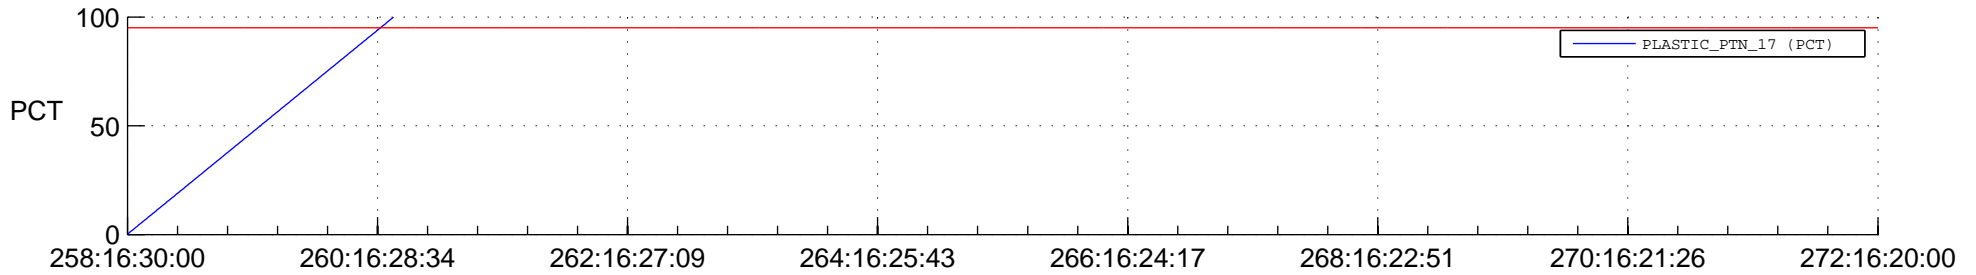

STEREO BEHIND SSR PCT Full Prediction

SWAVES_Percent_Full_Prediction

IMPACT_Percent_Full_Prediction

PLASTIC_Percent_Full_Prediction

Spacecraft_DownLink_Rate

Ground Time (2017:258:16:30:00.000 -2017:272:16:20:00.000)