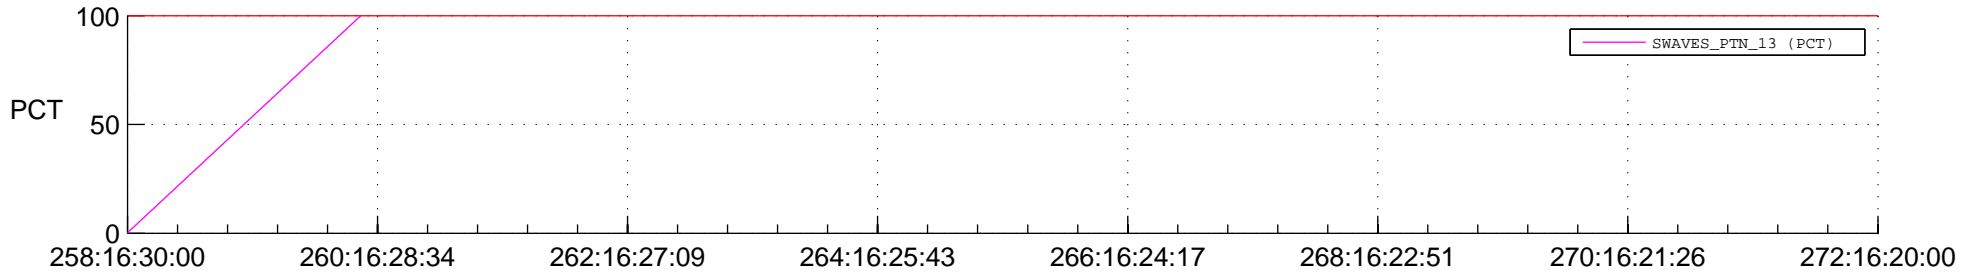

STEREO BEHIND SSR PCT Full Prediction

SWAVES_Percent_Full_Prediction

IMPACT_Percent_Full_Prediction

PLASTIC_Percent_Full_Prediction

Spacecraft_DownLink_Rate

Ground Time (2017:258:16:30:00.000 -2017:272:16:20:00.000)