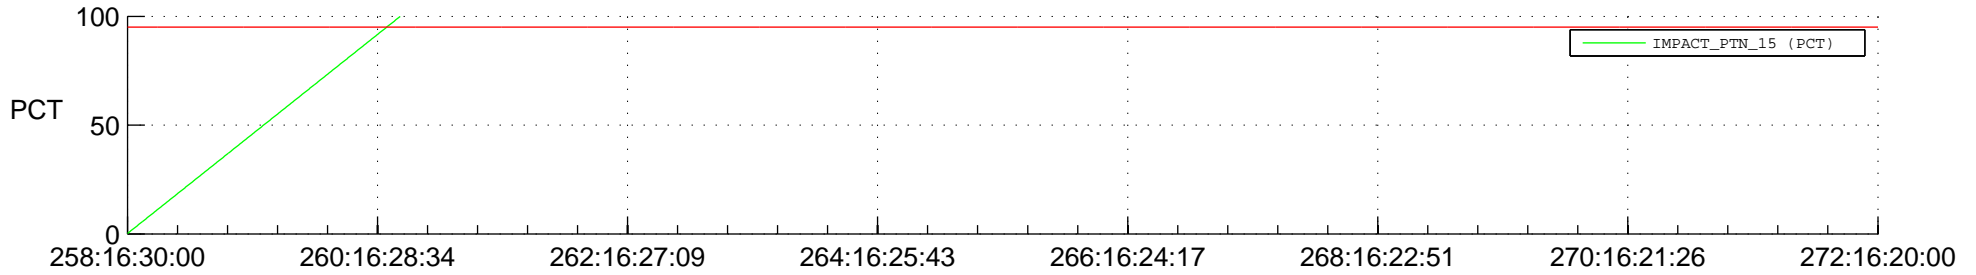

STEREO BEHIND SSR PCT Full Prediction

SWAVES_Percent_Full_Prediction

IMPACT_Percent_Full_Prediction

PLASTIC_Percent_Full_Prediction

Spacecraft_DownLink_Rate

Ground Time (2017:258:16:30:00.000 -2017:272:16:20:00.000)