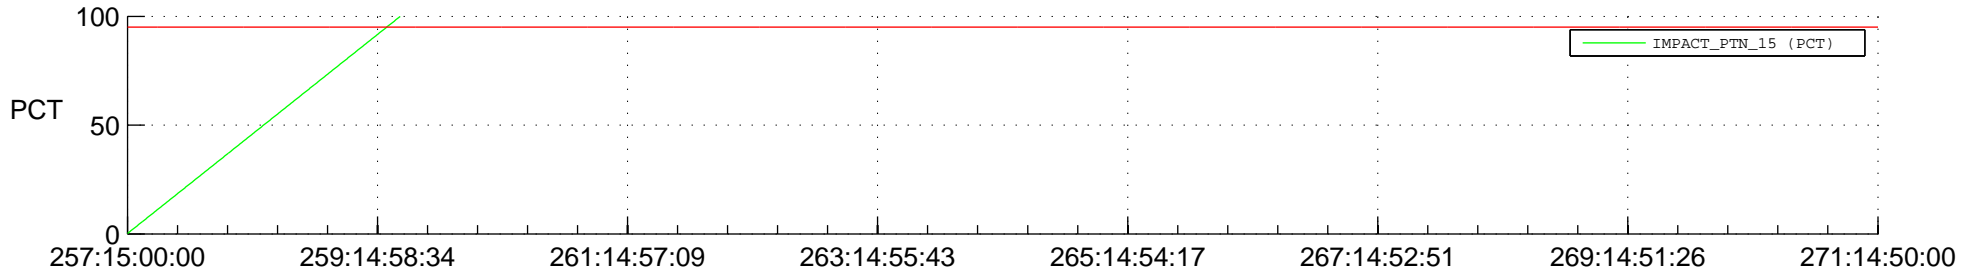

IMPACT_Percent_Full_Prediction