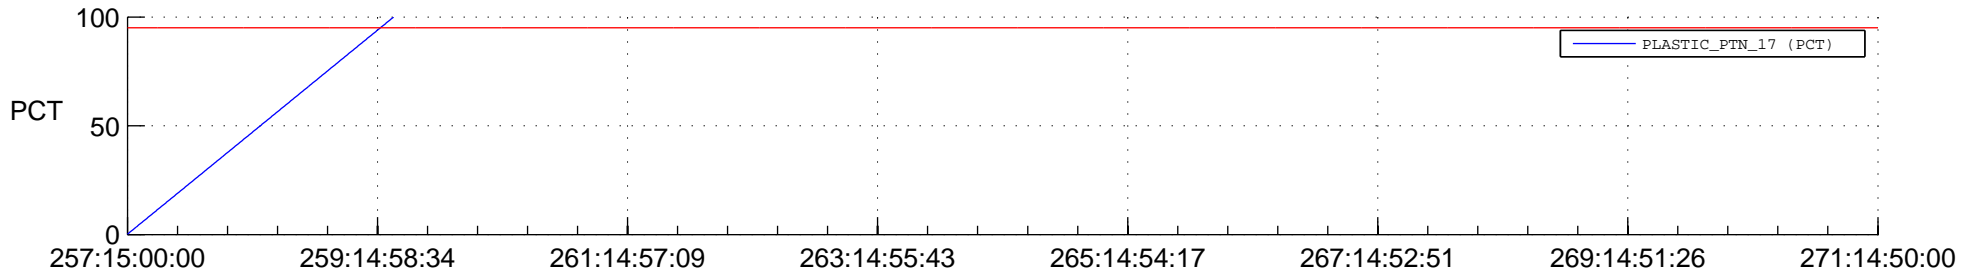

## SWAVES\_Percent\_Full\_Prediction

## Spacecraft\_DownLink\_Rate

Ground Time (2017:257:15:00:00.000 -2017:271:14:50:00.000)