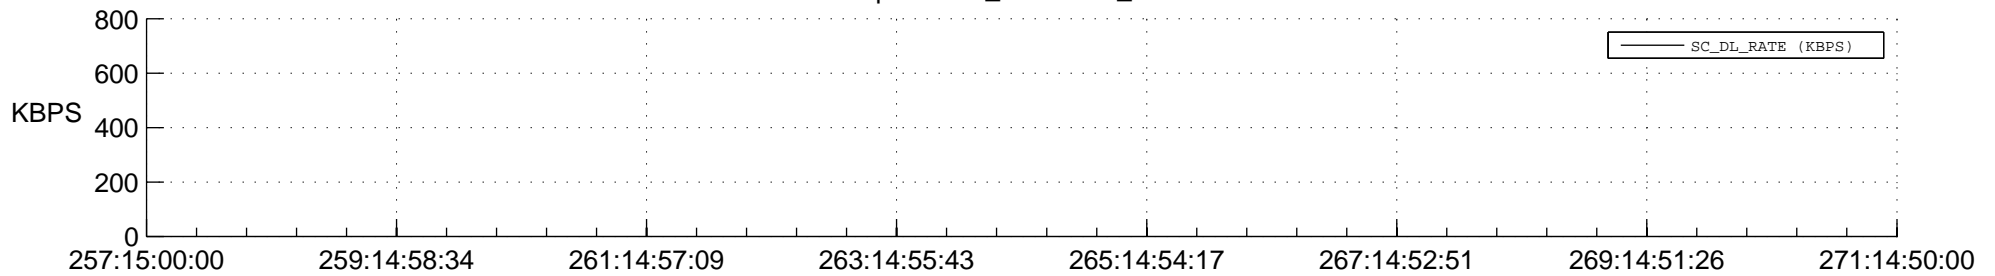

## Spacecraft\_DownLink\_Rate

Ground Time (2017:257:15:00:00.000 -2017:271:14:50:00.000)