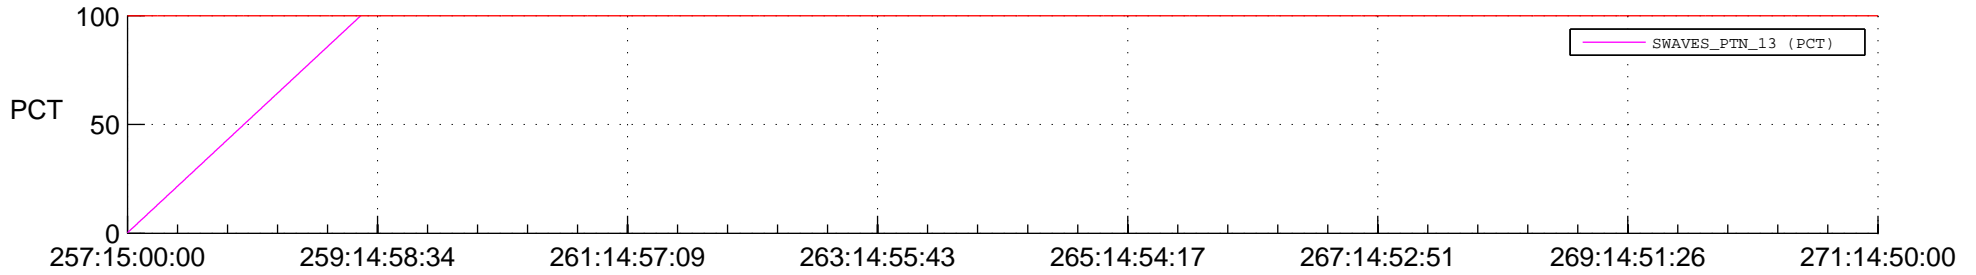

STEREO BEHIND SSR PCT Full Prediction

SWAVES_Percent_Full_Prediction