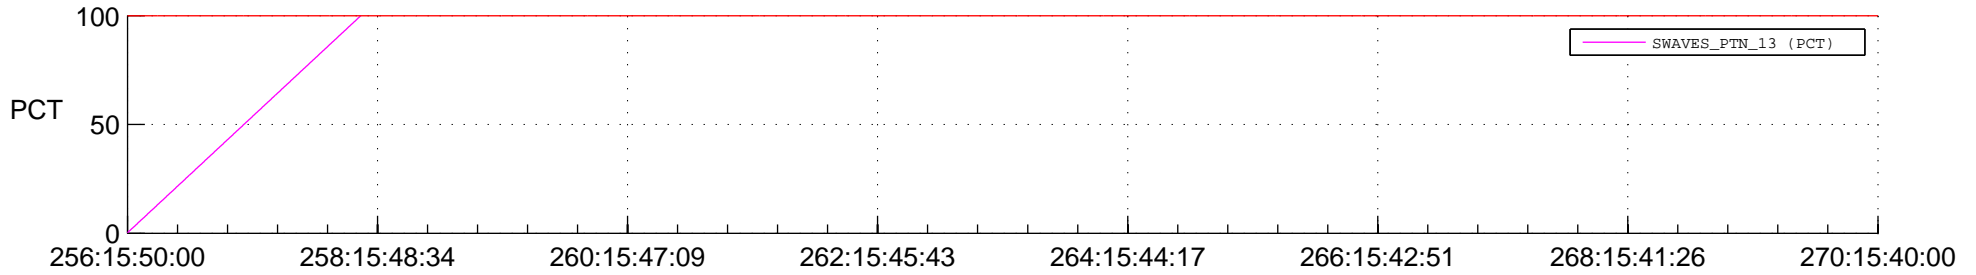

STEREO BEHIND SSR PCT Full Prediction

SWAVES_Percent_Full_Prediction

IMPACT_Percent_Full_Prediction

PLASTIC_Percent_Full_Prediction

Spacecraft_DownLink_Rate

Ground Time (2017:256:15:50:00.000 -2017:270:15:40:00.000)