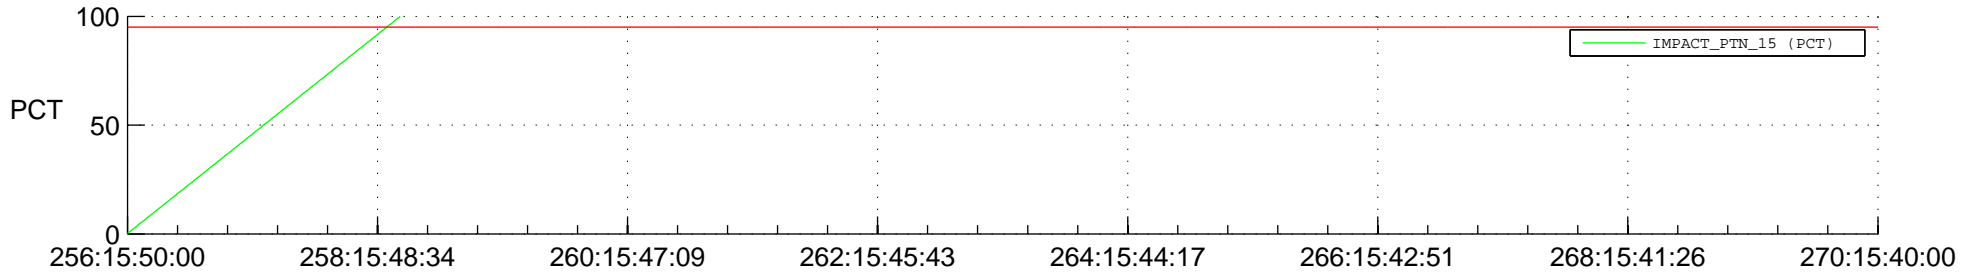

STEREO BEHIND SSR PCT Full Prediction

SWAVES_Percent_Full_Prediction

IMPACT_Percent_Full_Prediction

PLASTIC_Percent_Full_Prediction

Spacecraft_DownLink_Rate

Ground Time (2017:256:15:50:00.000 -2017:270:15:40:00.000)