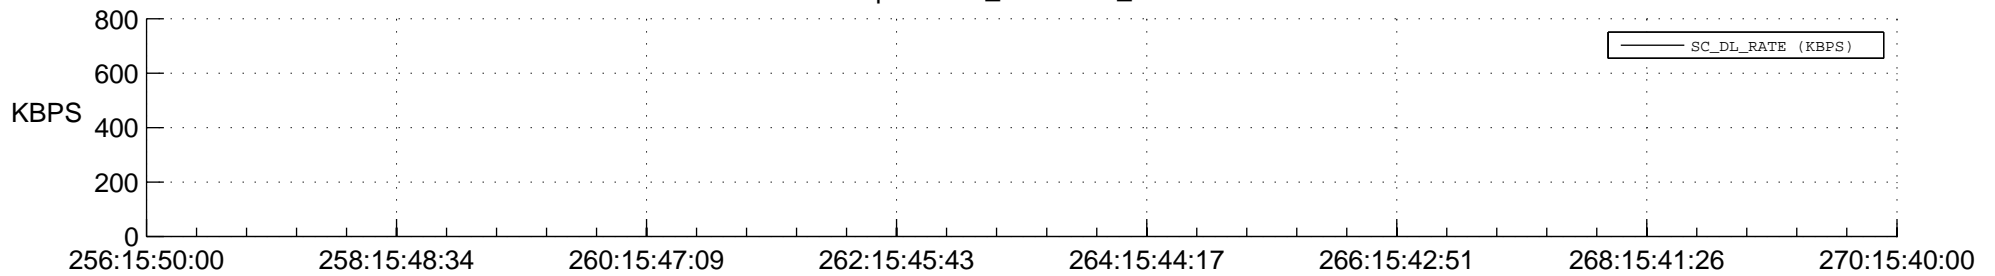

STEREO BEHIND SSR PCT Full Prediction

SWAVES_Percent_Full_Prediction

IMPACT_Percent_Full_Prediction

PLASTIC_Percent_Full_Prediction

Spacecraft_DownLink_Rate

Ground Time (2017:256:15:50:00.000 -2017:270:15:40:00.000)