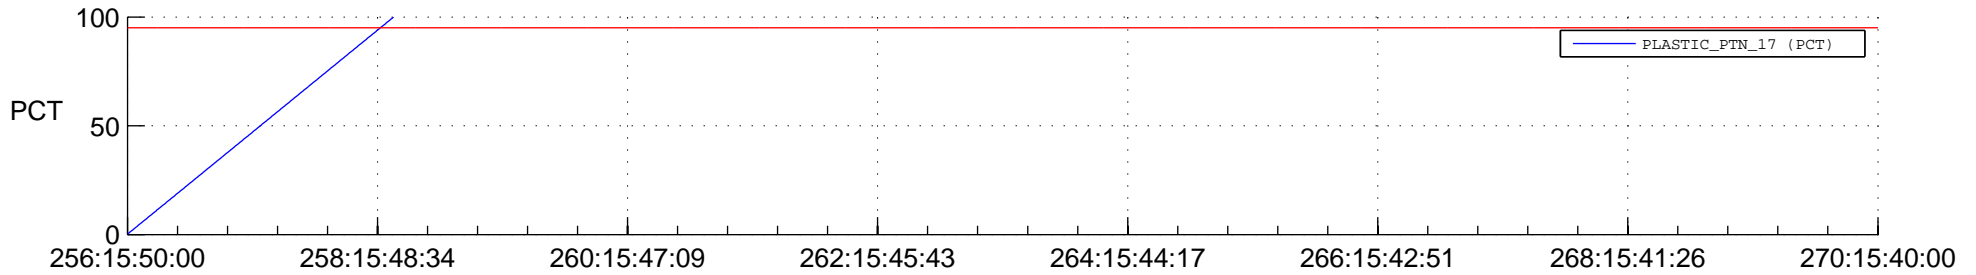

STEREO BEHIND SSR PCT Full Prediction

SWAVES_Percent_Full_Prediction

IMPACT_Percent_Full_Prediction

PLASTIC_Percent_Full_Prediction

Spacecraft_DownLink_Rate

Ground Time (2017:256:15:50:00.000 -2017:270:15:40:00.000)