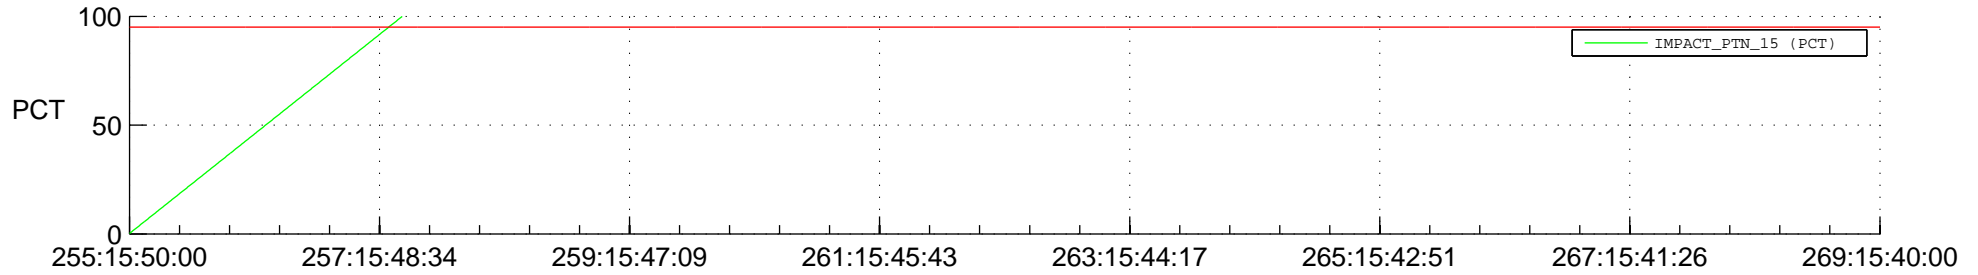

STEREO BEHIND SSR PCT Full Prediction

SWAVES_Percent_Full_Prediction

IMPACT_Percent_Full_Prediction

PLASTIC_Percent_Full_Prediction

Spacecraft_DownLink_Rate

Ground Time (2017:255:15:50:00.000 -2017:269:15:40:00.000)