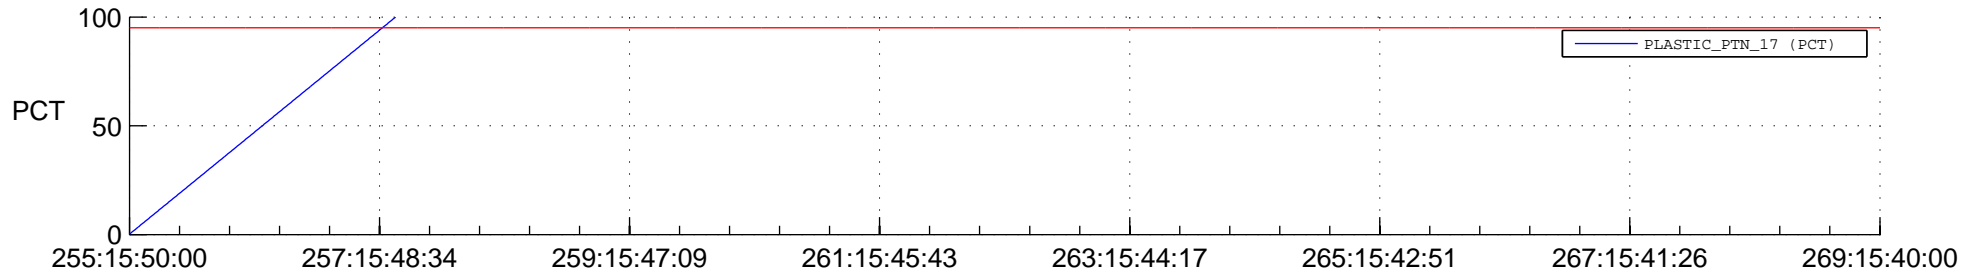

STEREO BEHIND SSR PCT Full Prediction

SWAVES_Percent_Full_Prediction

IMPACT_Percent_Full_Prediction

PLASTIC_Percent_Full_Prediction

Spacecraft_DownLink_Rate

Ground Time (2017:255:15:50:00.000 -2017:269:15:40:00.000)