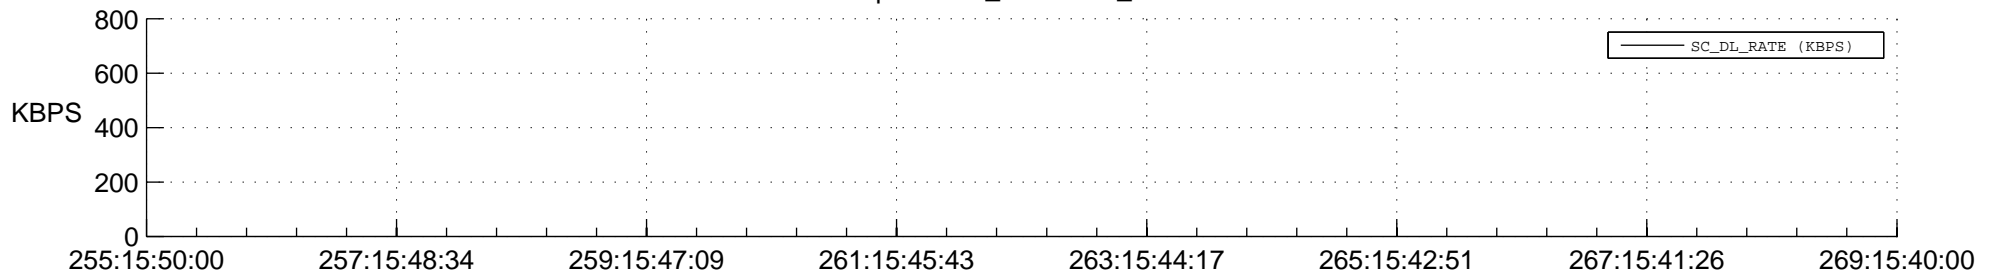

STEREO BEHIND SSR PCT Full Prediction

SWAVES_Percent_Full_Prediction

IMPACT_Percent_Full_Prediction

PLASTIC_Percent_Full_Prediction

Spacecraft_DownLink_Rate

Ground Time (2017:255:15:50:00.000 -2017:269:15:40:00.000)