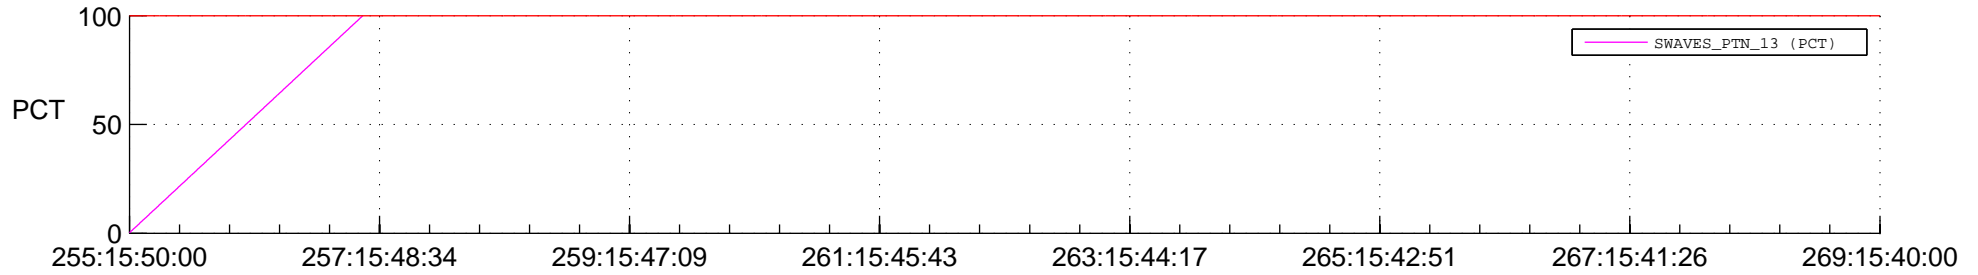

STEREO BEHIND SSR PCT Full Prediction

SWAVES_Percent_Full_Prediction

IMPACT_Percent_Full_Prediction

PLASTIC_Percent_Full_Prediction

Spacecraft_DownLink_Rate

Ground Time (2017:255:15:50:00.000 -2017:269:15:40:00.000)