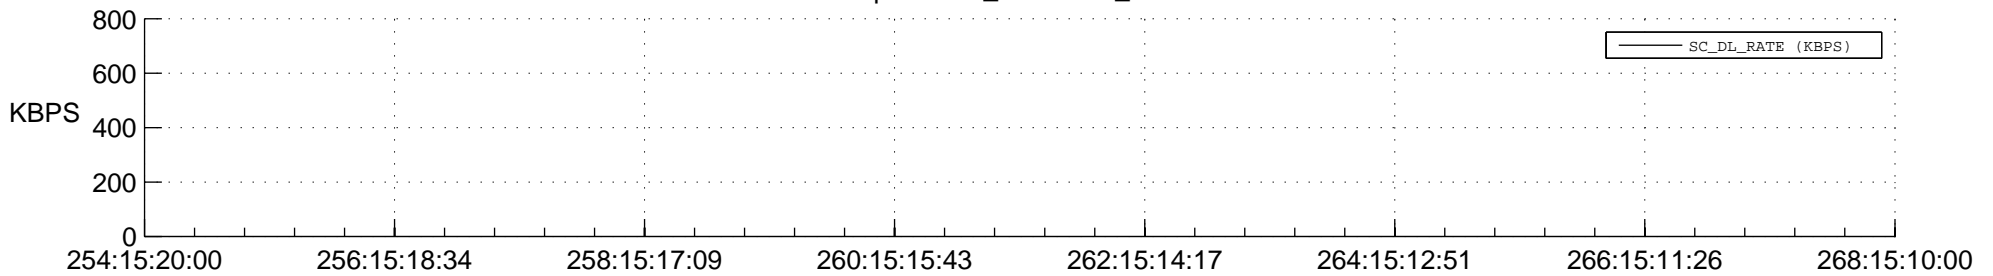

STEREO BEHIND SSR PCT Full Prediction

SWAVES_Percent_Full_Prediction

IMPACT_Percent_Full_Prediction

PLASTIC_Percent_Full_Prediction

Spacecraft_DownLink_Rate

Ground Time (2017:254:15:20:00.000 -2017:268:15:10:00.000)