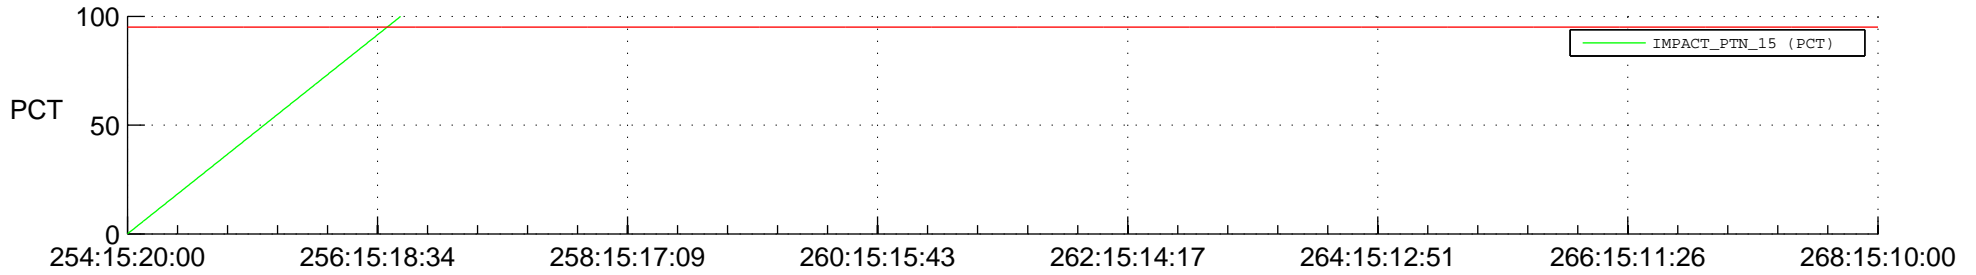

STEREO BEHIND SSR PCT Full Prediction

SWAVES_Percent_Full_Prediction

IMPACT_Percent_Full_Prediction

PLASTIC_Percent_Full_Prediction

Spacecraft_DownLink_Rate

Ground Time (2017:254:15:20:00.000 -2017:268:15:10:00.000)