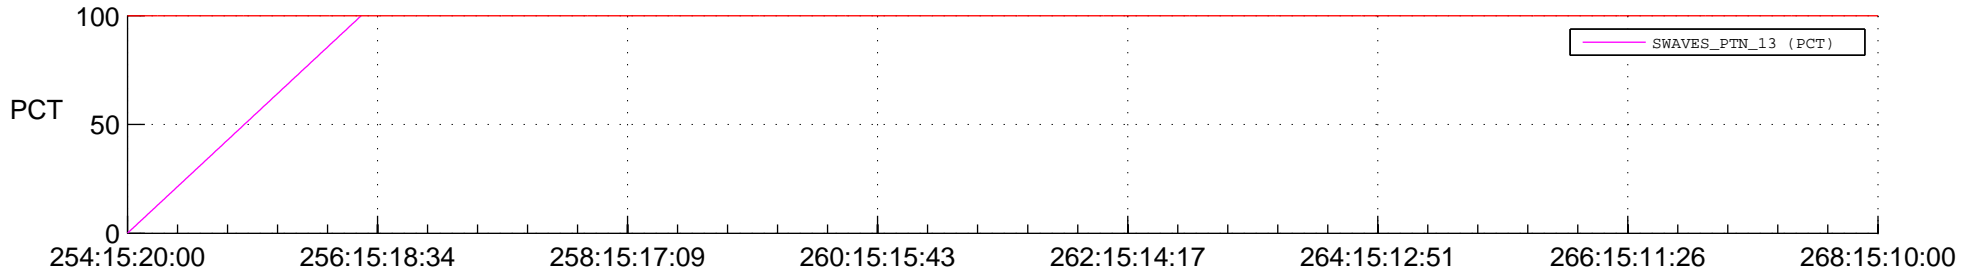

STEREO BEHIND SSR PCT Full Prediction

SWAVES_Percent_Full_Prediction

IMPACT_Percent_Full_Prediction

PLASTIC_Percent_Full_Prediction

Spacecraft_DownLink_Rate

Ground Time (2017:254:15:20:00.000 -2017:268:15:10:00.000)