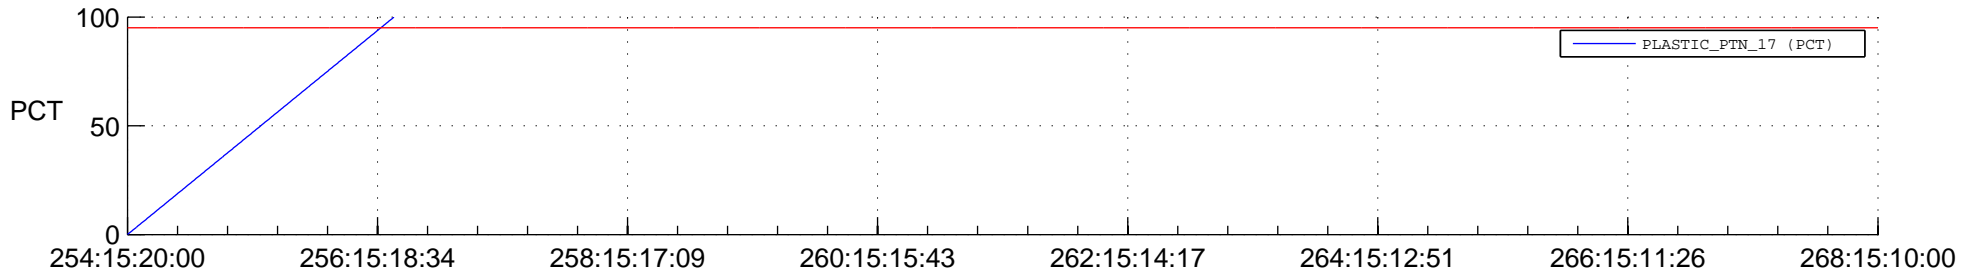

STEREO BEHIND SSR PCT Full Prediction

SWAVES_Percent_Full_Prediction

IMPACT_Percent_Full_Prediction

PLASTIC_Percent_Full_Prediction

Spacecraft_DownLink_Rate

Ground Time (2017:254:15:20:00.000 -2017:268:15:10:00.000)