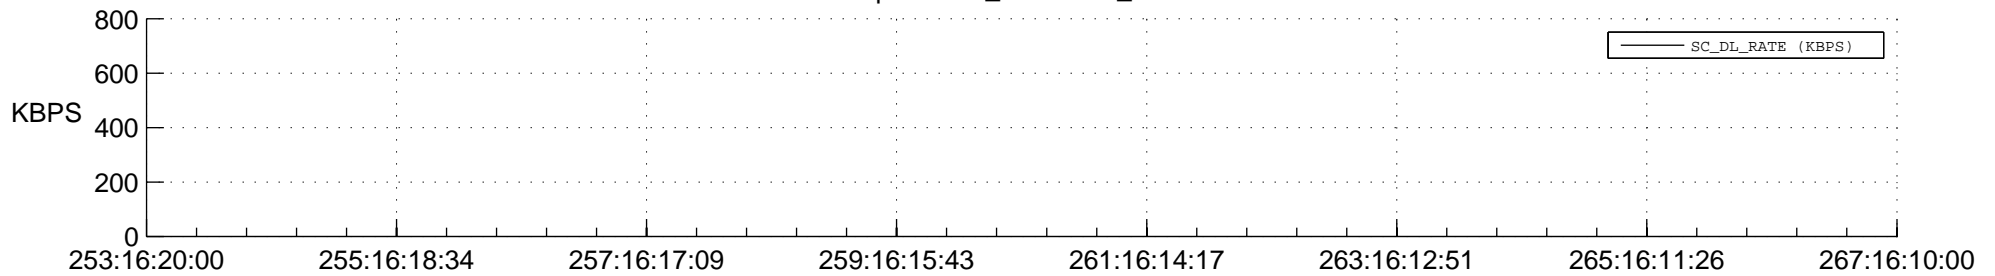

## Spacecraft\_DownLink\_Rate

Ground Time (2017:253:16:20:00.000 -2017:267:16:10:00.000)