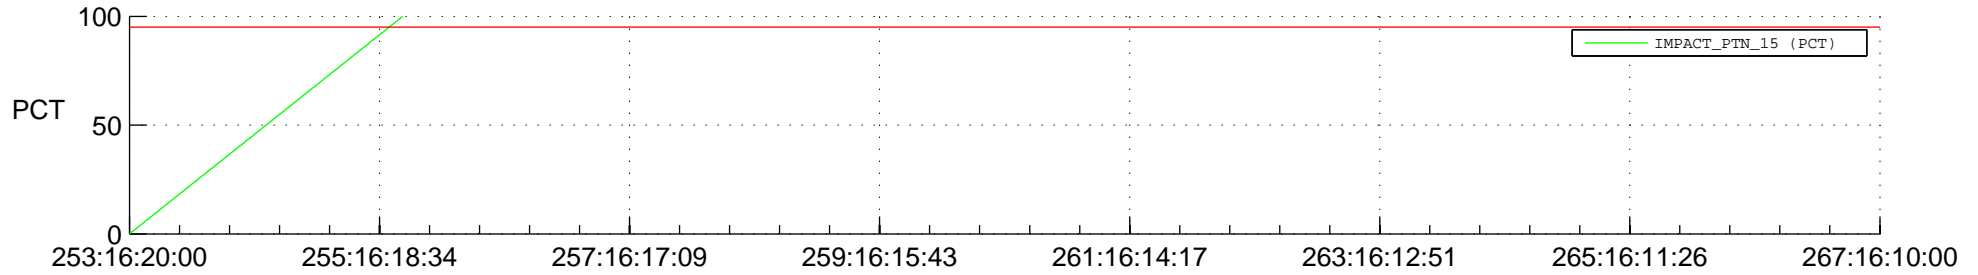

IMPACT_Percent_Full_Prediction