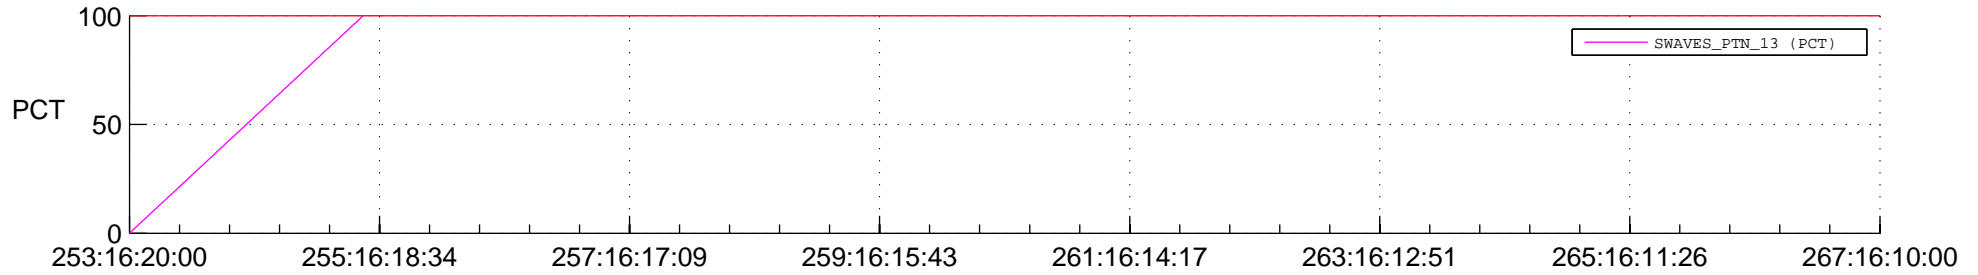

STEREO BEHIND SSR PCT Full Prediction

SWAVES_Percent_Full_Prediction