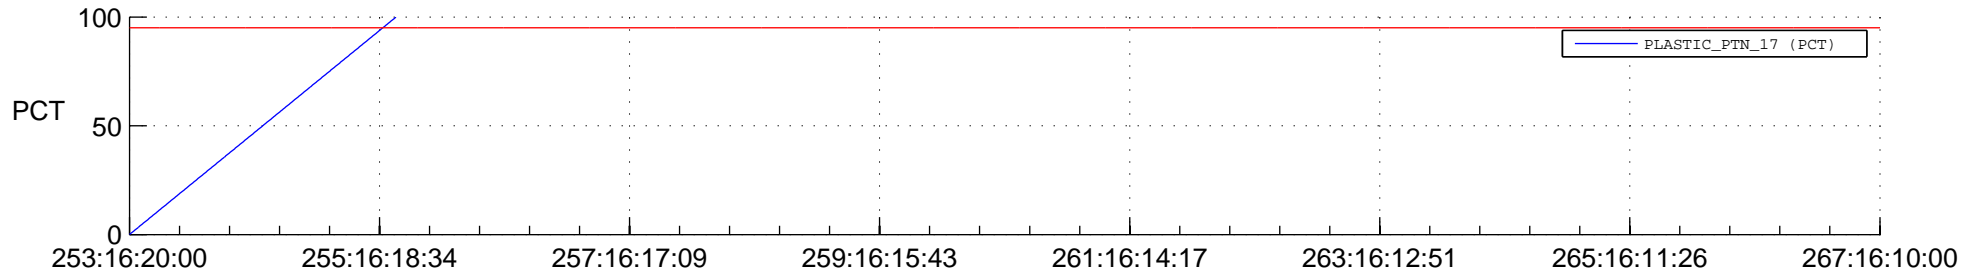

## Spacecraft\_DownLink\_Rate

Ground Time (2017:253:16:20:00.000 -2017:267:16:10:00.000)