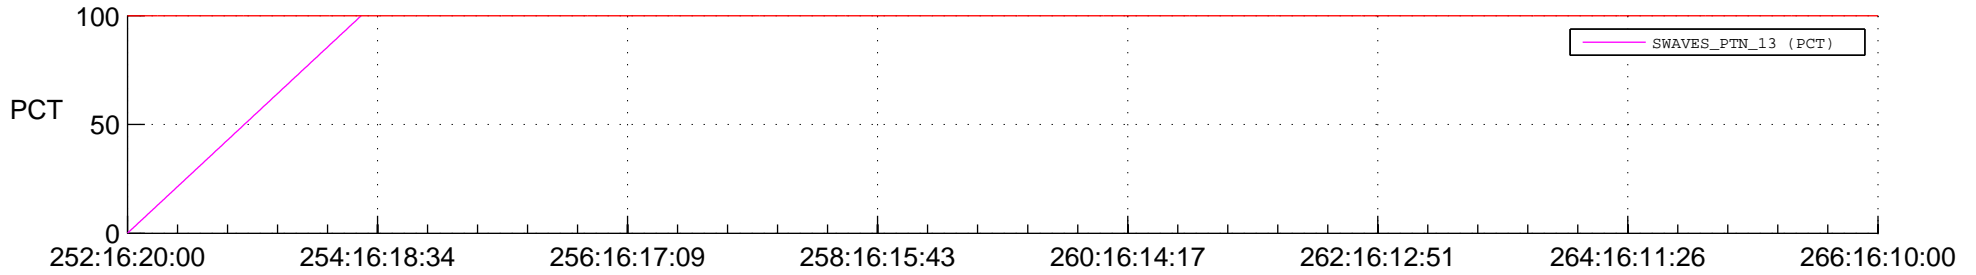

STEREO BEHIND SSR PCT Full Prediction

SWAVES_Percent_Full_Prediction

IMPACT_Percent_Full_Prediction

PLASTIC_Percent_Full_Prediction

Spacecraft_DownLink_Rate

Ground Time (2017:252:16:20:00.000 -2017:266:16:10:00.000)