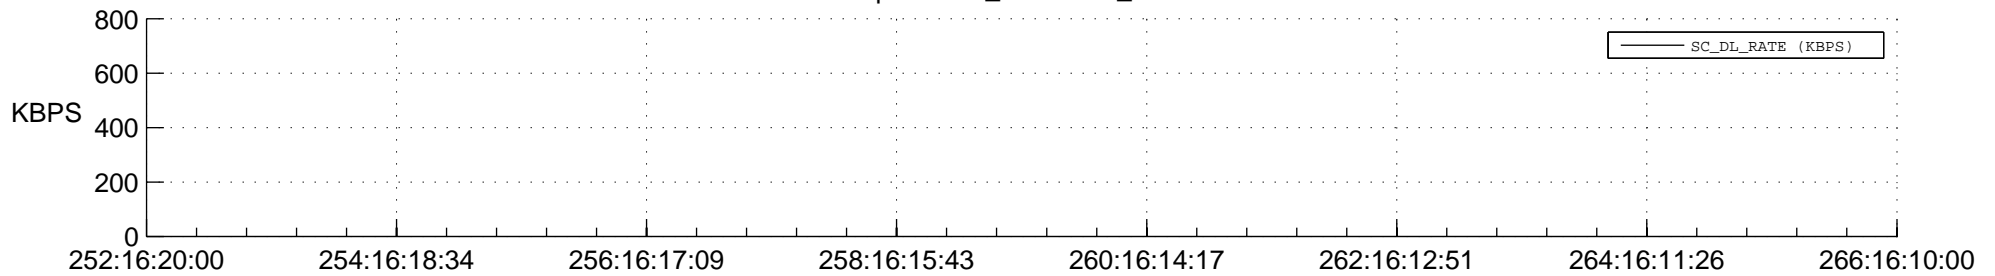

STEREO BEHIND SSR PCT Full Prediction

SWAVES_Percent_Full_Prediction

IMPACT_Percent_Full_Prediction

PLASTIC_Percent_Full_Prediction

Spacecraft_DownLink_Rate

Ground Time (2017:252:16:20:00.000 -2017:266:16:10:00.000)