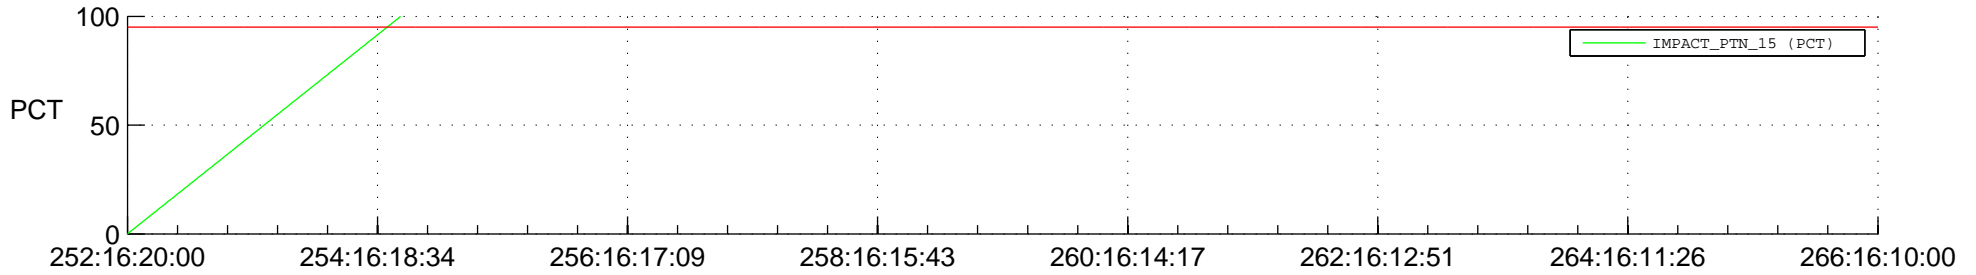

STEREO BEHIND SSR PCT Full Prediction

SWAVES_Percent_Full_Prediction

IMPACT_Percent_Full_Prediction

PLASTIC_Percent_Full_Prediction

Spacecraft_DownLink_Rate

Ground Time (2017:252:16:20:00.000 -2017:266:16:10:00.000)