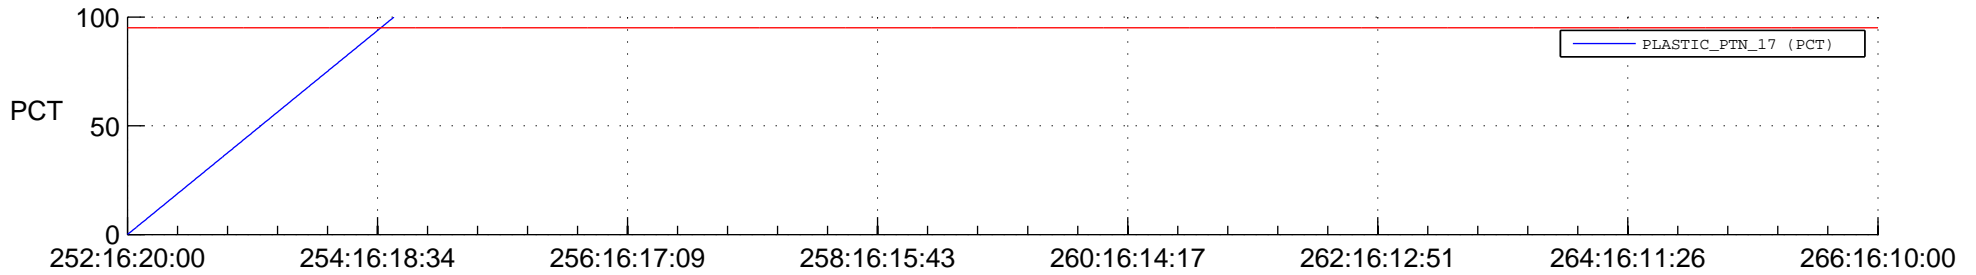

STEREO BEHIND SSR PCT Full Prediction

SWAVES_Percent_Full_Prediction

IMPACT_Percent_Full_Prediction

PLASTIC_Percent_Full_Prediction

Spacecraft_DownLink_Rate

Ground Time (2017:252:16:20:00.000 -2017:266:16:10:00.000)