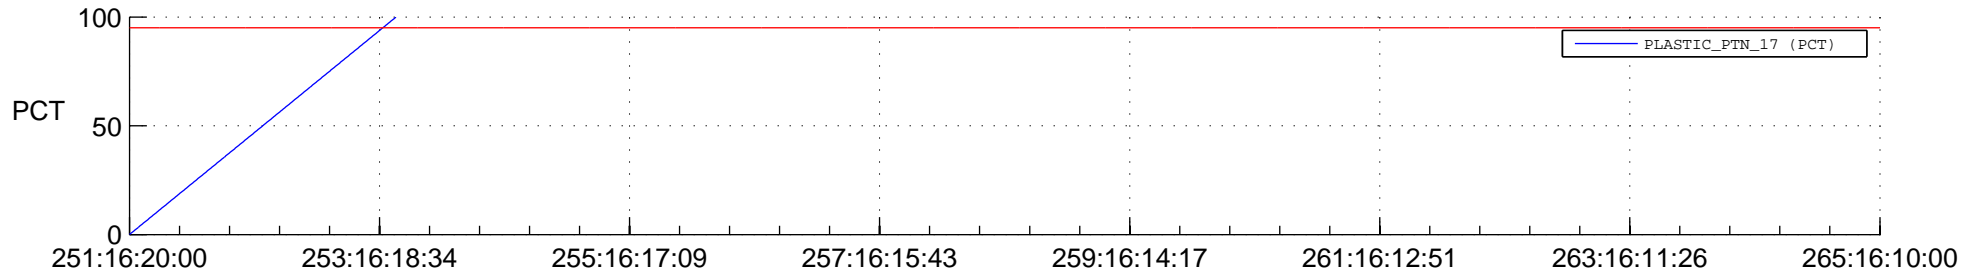

STEREO BEHIND SSR PCT Full Prediction

SWAVES_Percent_Full_Prediction

IMPACT_Percent_Full_Prediction

PLASTIC_Percent_Full_Prediction

Spacecraft_DownLink_Rate

Ground Time (2017:251:16:20:00.000 -2017:265:16:10:00.000)