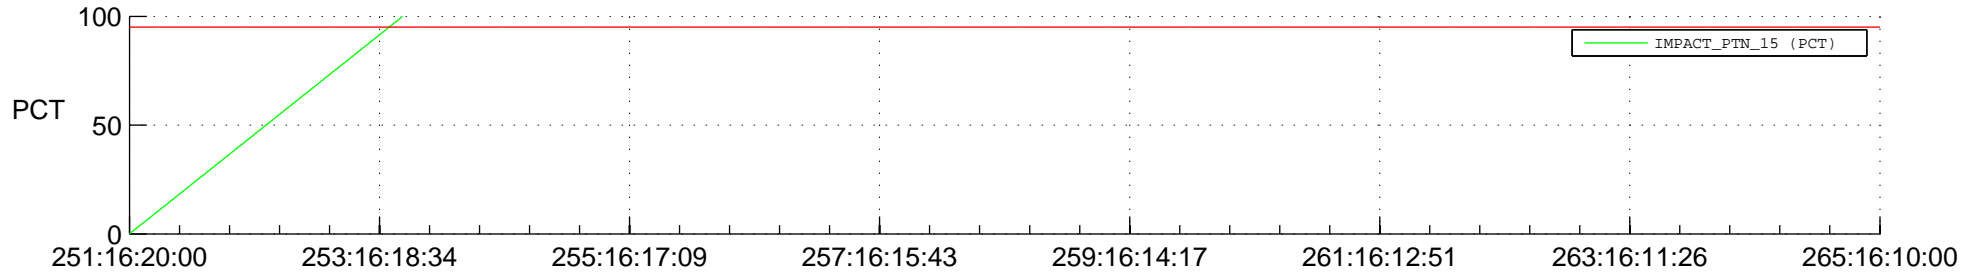

STEREO BEHIND SSR PCT Full Prediction

SWAVES_Percent_Full_Prediction

IMPACT_Percent_Full_Prediction

PLASTIC_Percent_Full_Prediction

Spacecraft_DownLink_Rate

Ground Time (2017:251:16:20:00.000 -2017:265:16:10:00.000)