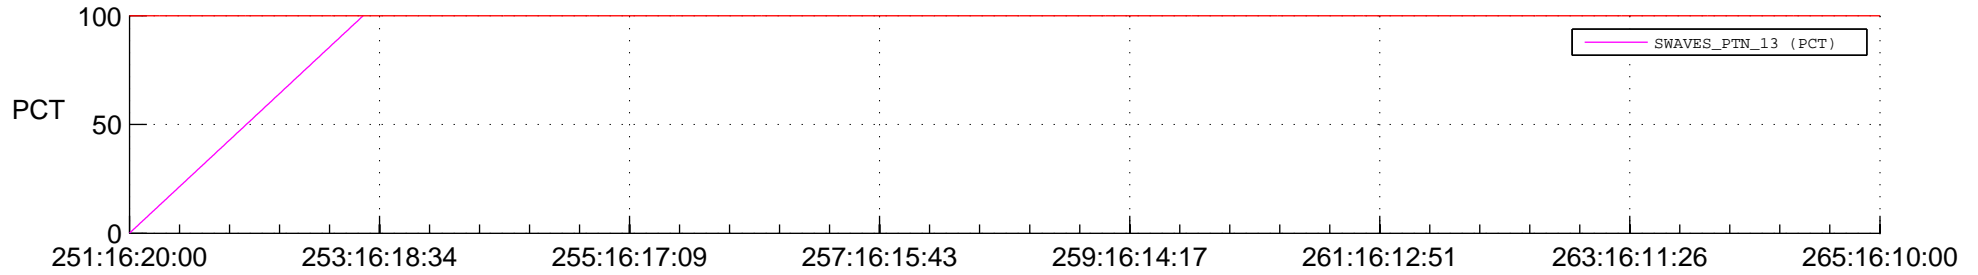

STEREO BEHIND SSR PCT Full Prediction

SWAVES_Percent_Full_Prediction

IMPACT_Percent_Full_Prediction

PLASTIC_Percent_Full_Prediction

Spacecraft_DownLink_Rate

Ground Time (2017:251:16:20:00.000 -2017:265:16:10:00.000)