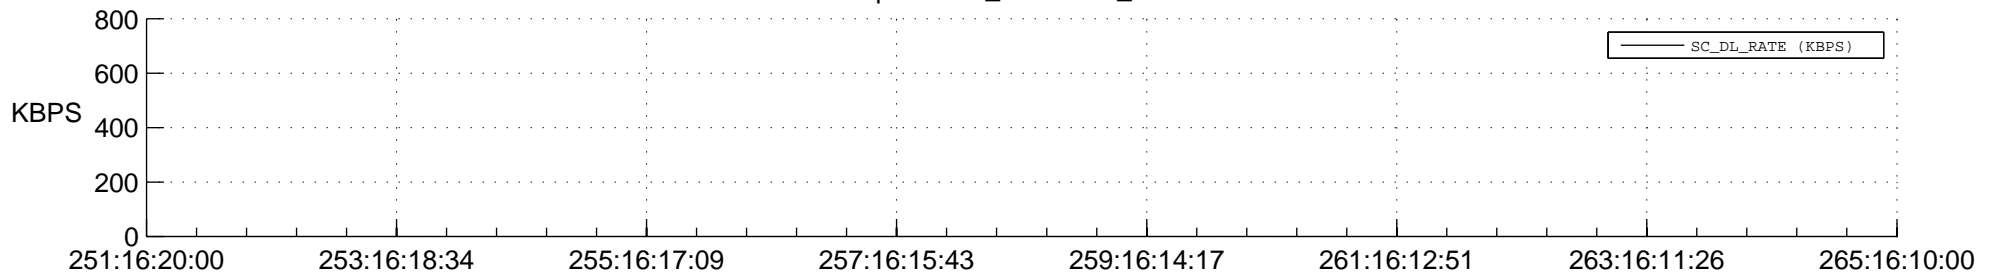

STEREO BEHIND SSR PCT Full Prediction

SWAVES_Percent_Full_Prediction

IMPACT_Percent_Full_Prediction

PLASTIC_Percent_Full_Prediction

Spacecraft_DownLink_Rate

Ground Time (2017:251:16:20:00.000 -2017:265:16:10:00.000)