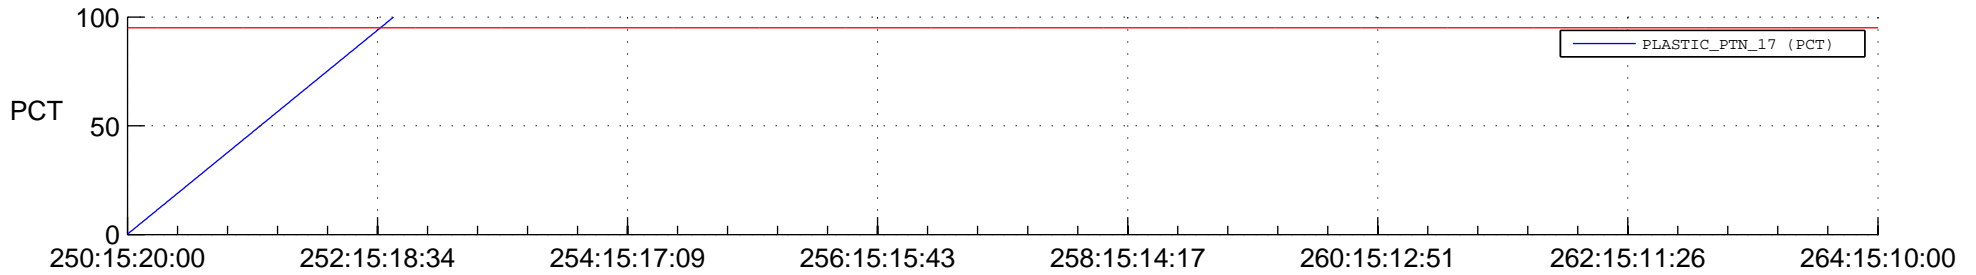

STEREO BEHIND SSR PCT Full Prediction

SWAVES_Percent_Full_Prediction

IMPACT_Percent_Full_Prediction

PLASTIC_Percent_Full_Prediction

Spacecraft_DownLink_Rate

Ground Time (2017:250:15:20:00.000 -2017:264:15:10:00.000)