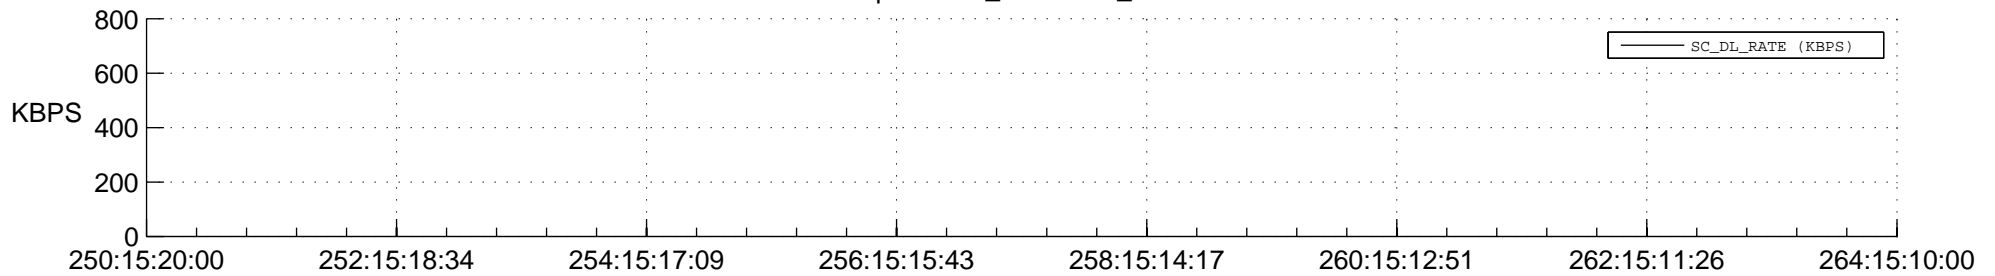

STEREO BEHIND SSR PCT Full Prediction

SWAVES_Percent_Full_Prediction

IMPACT_Percent_Full_Prediction

PLASTIC_Percent_Full_Prediction

Spacecraft_DownLink_Rate

Ground Time (2017:250:15:20:00.000 -2017:264:15:10:00.000)