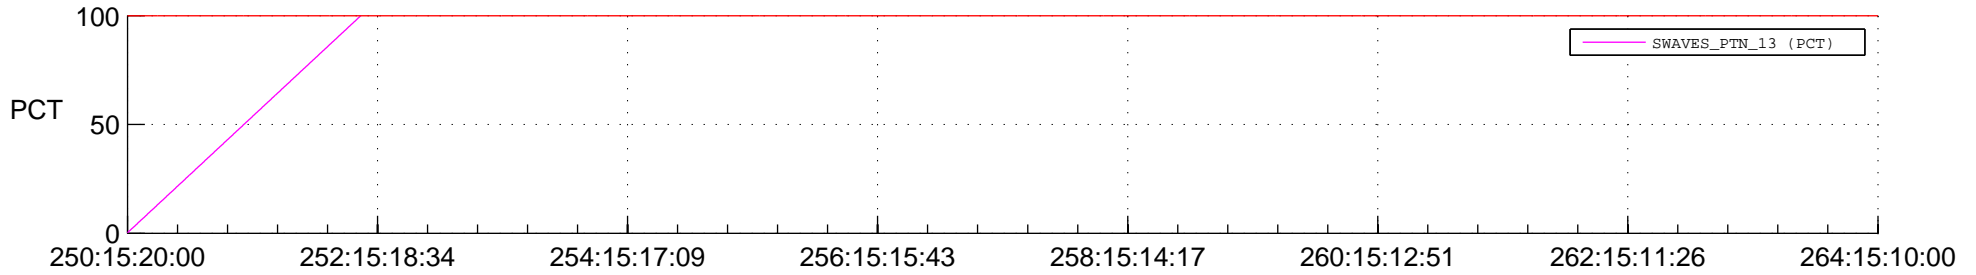

STEREO BEHIND SSR PCT Full Prediction

SWAVES_Percent_Full_Prediction

IMPACT_Percent_Full_Prediction

PLASTIC_Percent_Full_Prediction

Spacecraft_DownLink_Rate

Ground Time (2017:250:15:20:00.000 -2017:264:15:10:00.000)