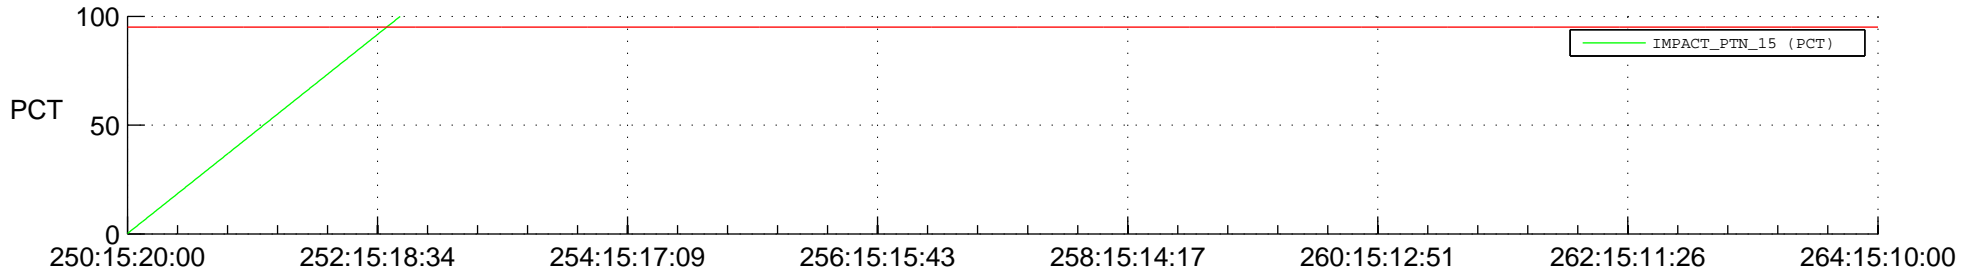

STEREO BEHIND SSR PCT Full Prediction

SWAVES_Percent_Full_Prediction

IMPACT_Percent_Full_Prediction

PLASTIC_Percent_Full_Prediction

Spacecraft_DownLink_Rate

Ground Time (2017:250:15:20:00.000 -2017:264:15:10:00.000)