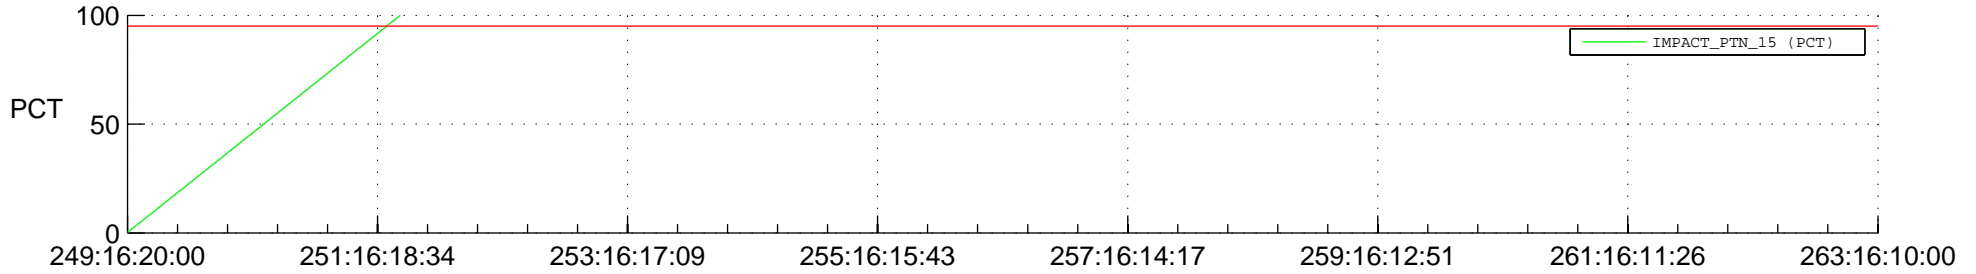

STEREO BEHIND SSR PCT Full Prediction

SWAVES_Percent_Full_Prediction

IMPACT_Percent_Full_Prediction

PLASTIC_Percent_Full_Prediction

Spacecraft_DownLink_Rate

Ground Time (2017:249:16:20:00.000 -2017:263:16:10:00.000)