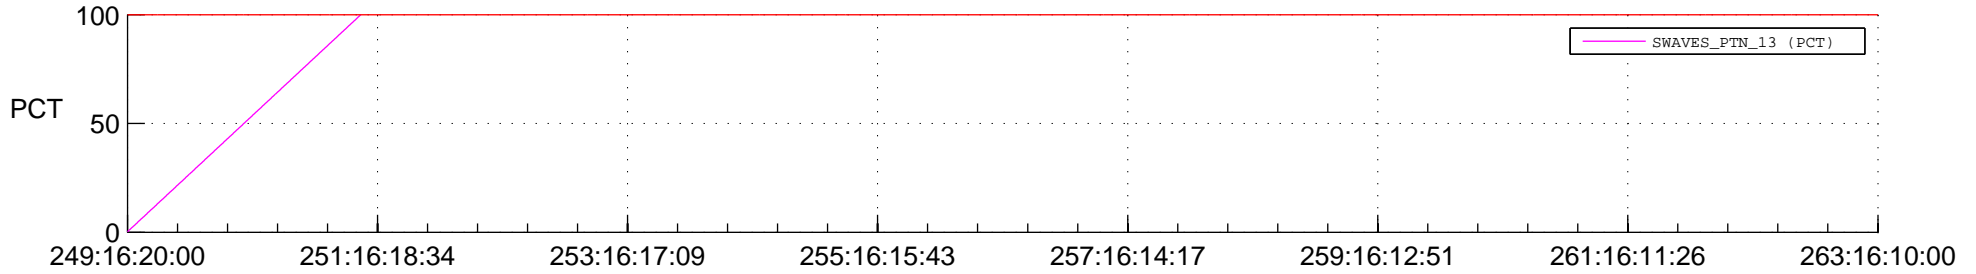

STEREO BEHIND SSR PCT Full Prediction

SWAVES_Percent_Full_Prediction

IMPACT_Percent_Full_Prediction

PLASTIC_Percent_Full_Prediction

Spacecraft_DownLink_Rate

Ground Time (2017:249:16:20:00.000 -2017:263:16:10:00.000)