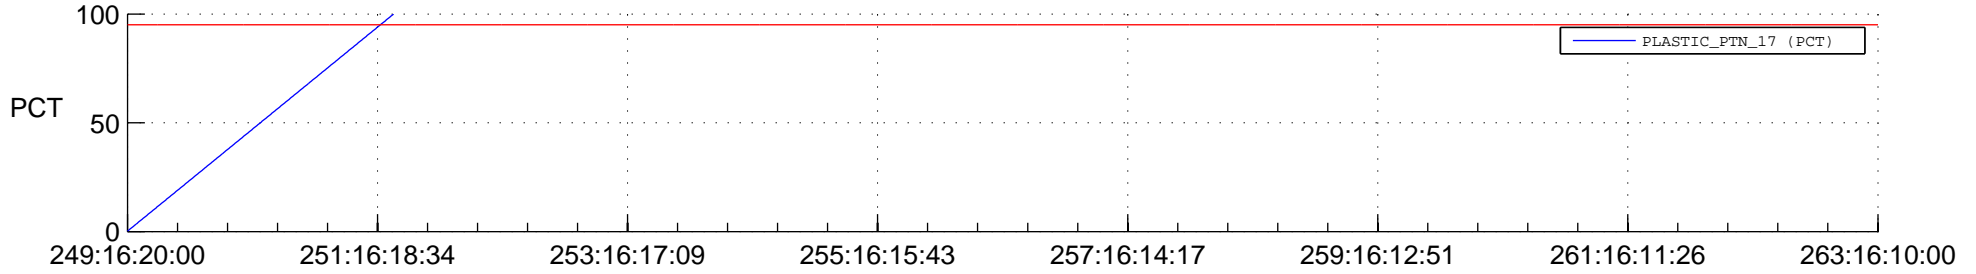

STEREO BEHIND SSR PCT Full Prediction

SWAVES_Percent_Full_Prediction

IMPACT_Percent_Full_Prediction

PLASTIC_Percent_Full_Prediction

Spacecraft_DownLink_Rate

Ground Time (2017:249:16:20:00.000 -2017:263:16:10:00.000)