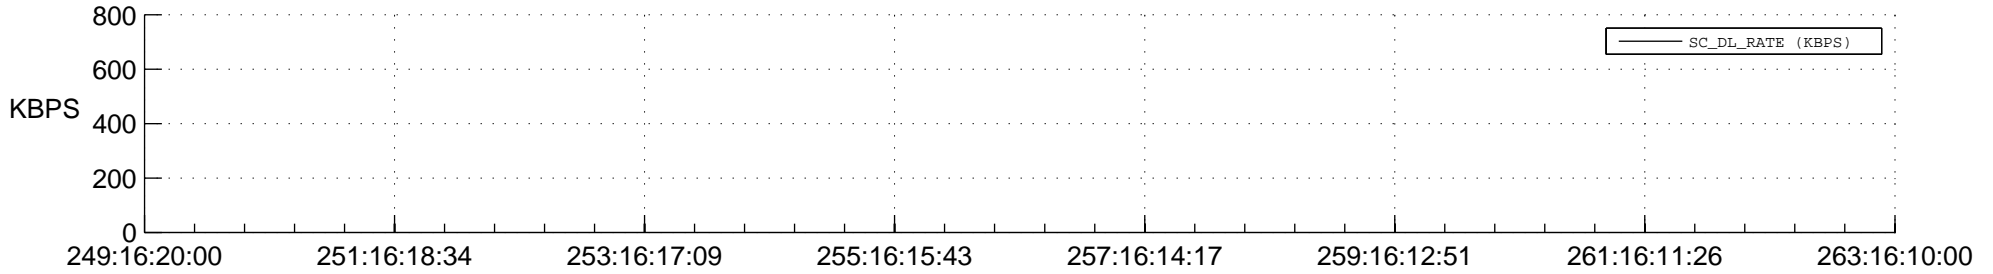

STEREO BEHIND SSR PCT Full Prediction

SWAVES_Percent_Full_Prediction

IMPACT_Percent_Full_Prediction

PLASTIC_Percent_Full_Prediction

Spacecraft_DownLink_Rate

Ground Time (2017:249:16:20:00.000 -2017:263:16:10:00.000)