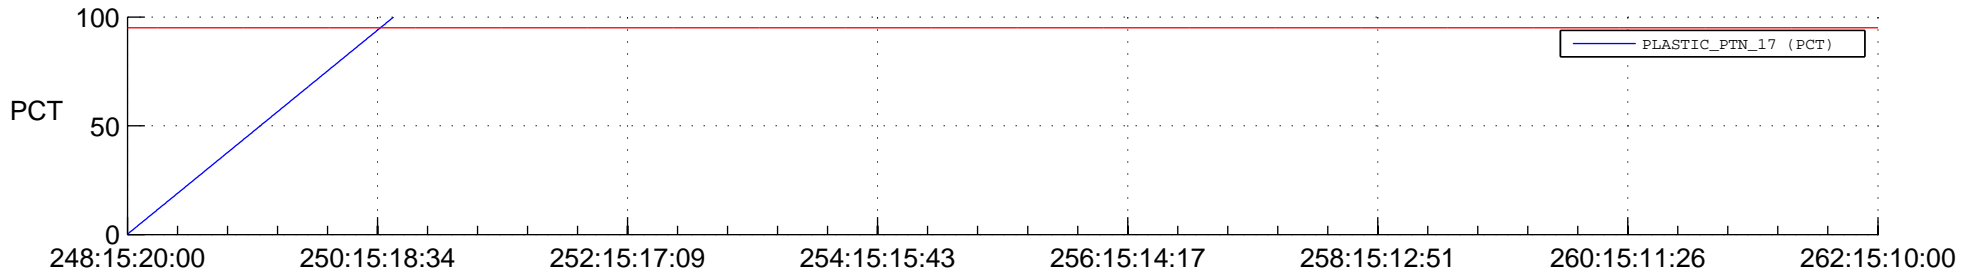

STEREO BEHIND SSR PCT Full Prediction

SWAVES_Percent_Full_Prediction

IMPACT_Percent_Full_Prediction

PLASTIC_Percent_Full_Prediction

Spacecraft_DownLink_Rate

Ground Time (2017:248:15:20:00.000 -2017:262:15:10:00.000)