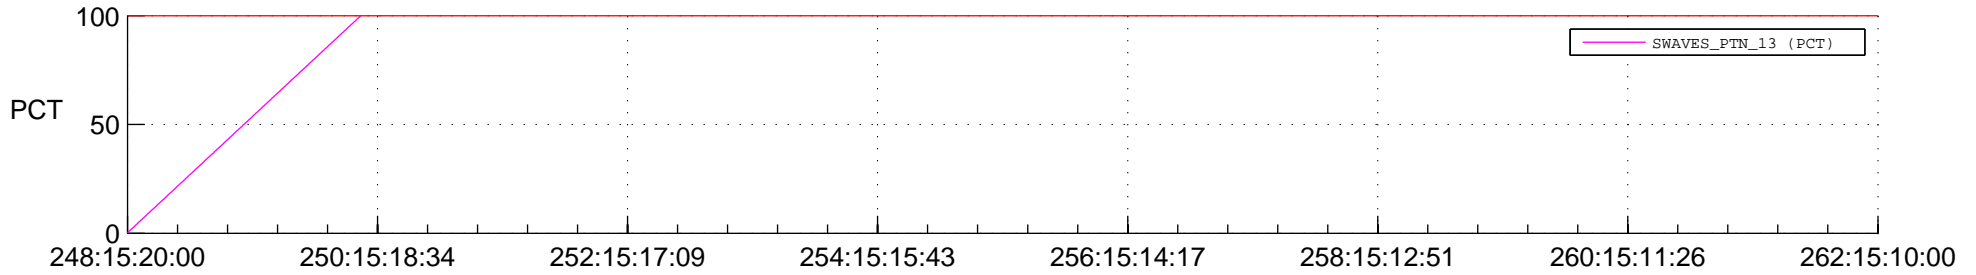

STEREO BEHIND SSR PCT Full Prediction

SWAVES_Percent_Full_Prediction

IMPACT_Percent_Full_Prediction

PLASTIC_Percent_Full_Prediction

Spacecraft_DownLink_Rate

Ground Time (2017:248:15:20:00.000 -2017:262:15:10:00.000)