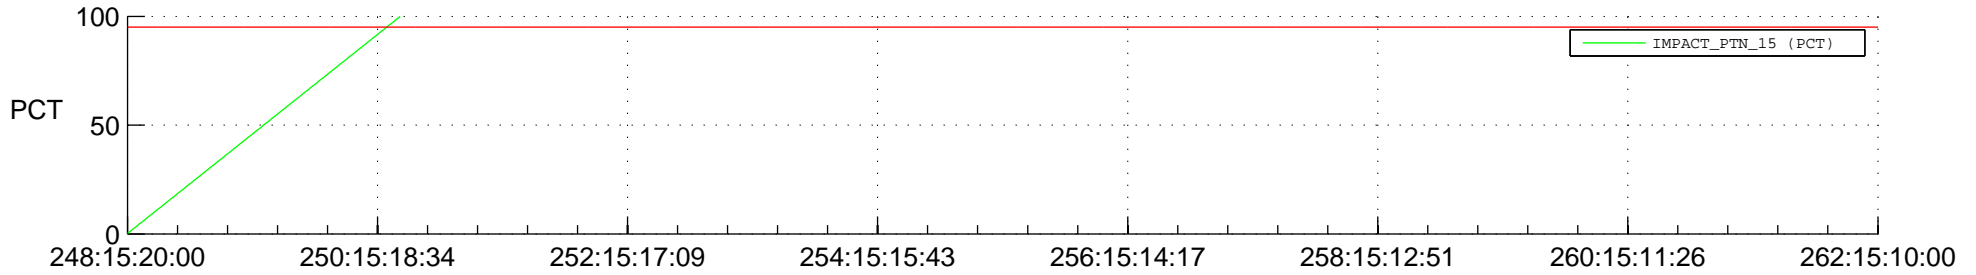

STEREO BEHIND SSR PCT Full Prediction

SWAVES_Percent_Full_Prediction

IMPACT_Percent_Full_Prediction

PLASTIC_Percent_Full_Prediction

Spacecraft_DownLink_Rate

Ground Time (2017:248:15:20:00.000 -2017:262:15:10:00.000)