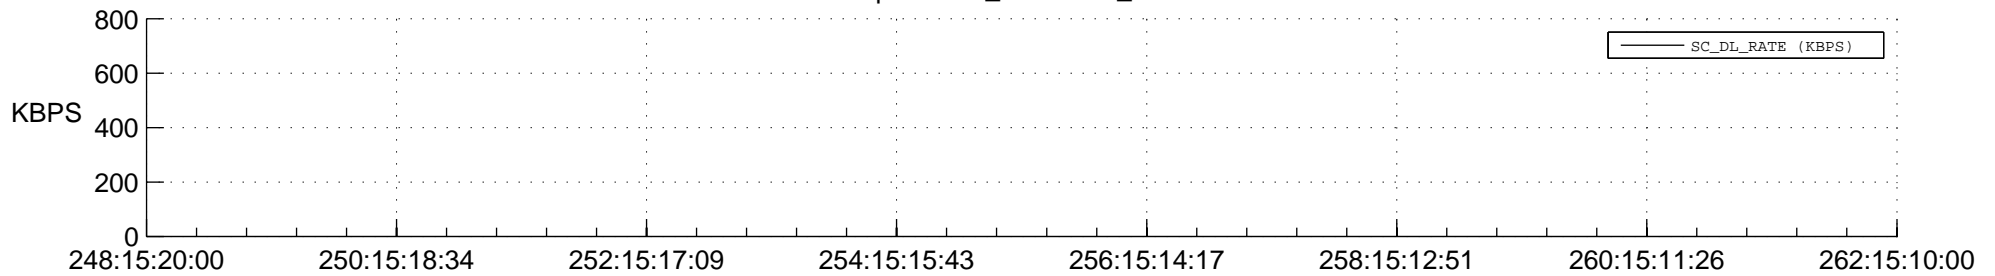

STEREO BEHIND SSR PCT Full Prediction

SWAVES_Percent_Full_Prediction

IMPACT_Percent_Full_Prediction

PLASTIC_Percent_Full_Prediction

Spacecraft_DownLink_Rate

Ground Time (2017:248:15:20:00.000 -2017:262:15:10:00.000)