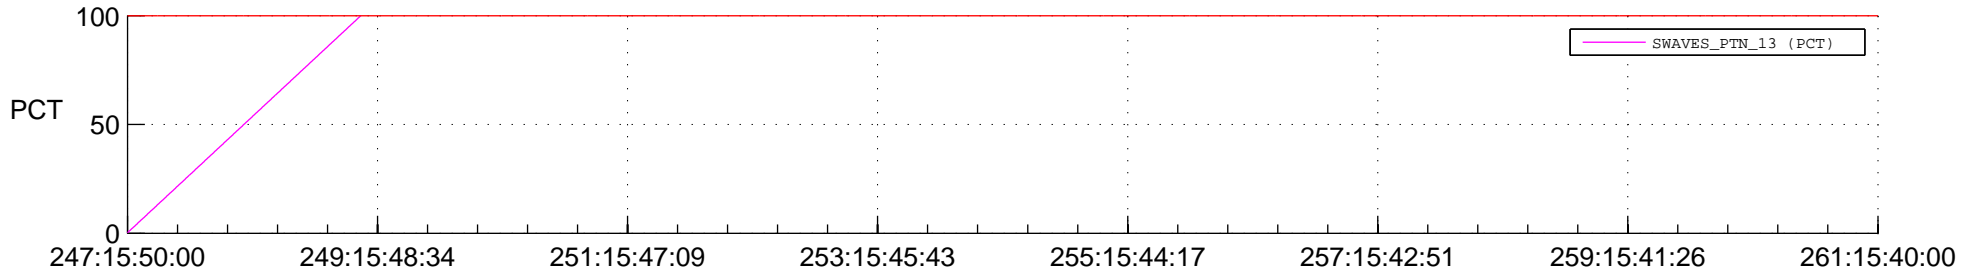

STEREO BEHIND SSR PCT Full Prediction

SWAVES_Percent_Full_Prediction

IMPACT_Percent_Full_Prediction

PLASTIC_Percent_Full_Prediction

Spacecraft_DownLink_Rate

Ground Time (2017:247:15:50:00.000 -2017:261:15:40:00.000)