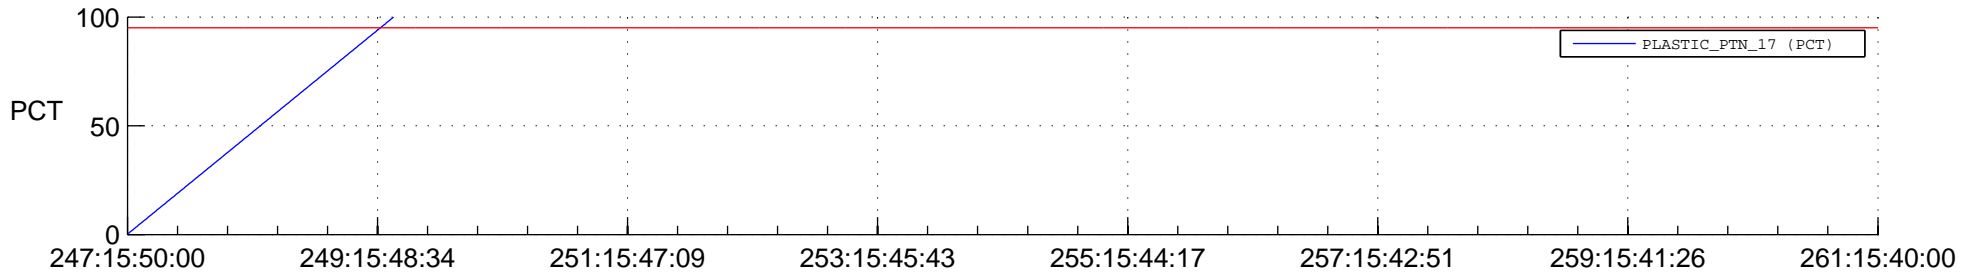

STEREO BEHIND SSR PCT Full Prediction

SWAVES_Percent_Full_Prediction

IMPACT_Percent_Full_Prediction

PLASTIC_Percent_Full_Prediction

Spacecraft_DownLink_Rate

Ground Time (2017:247:15:50:00.000 -2017:261:15:40:00.000)