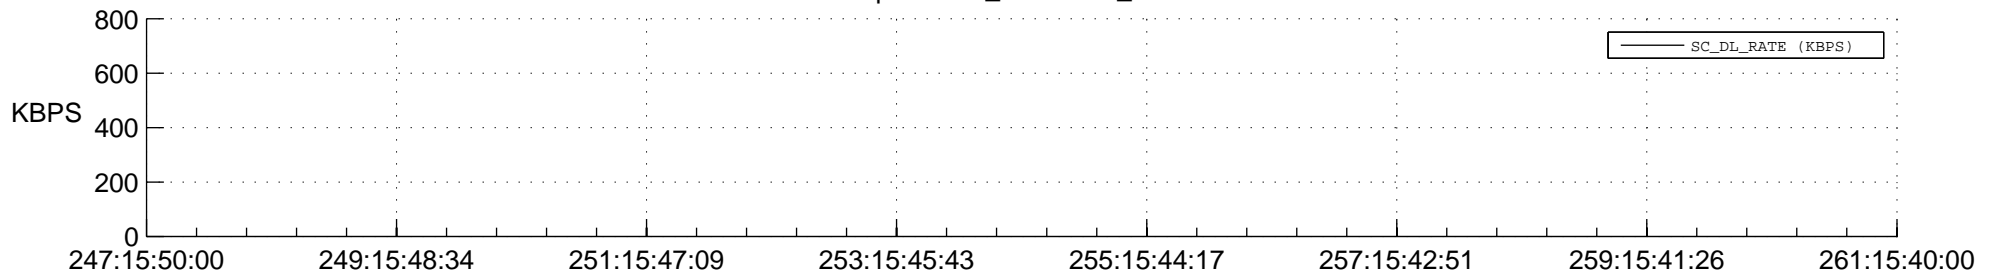

STEREO BEHIND SSR PCT Full Prediction

SWAVES_Percent_Full_Prediction

IMPACT_Percent_Full_Prediction

PLASTIC_Percent_Full_Prediction

Spacecraft_DownLink_Rate

Ground Time (2017:247:15:50:00.000 -2017:261:15:40:00.000)