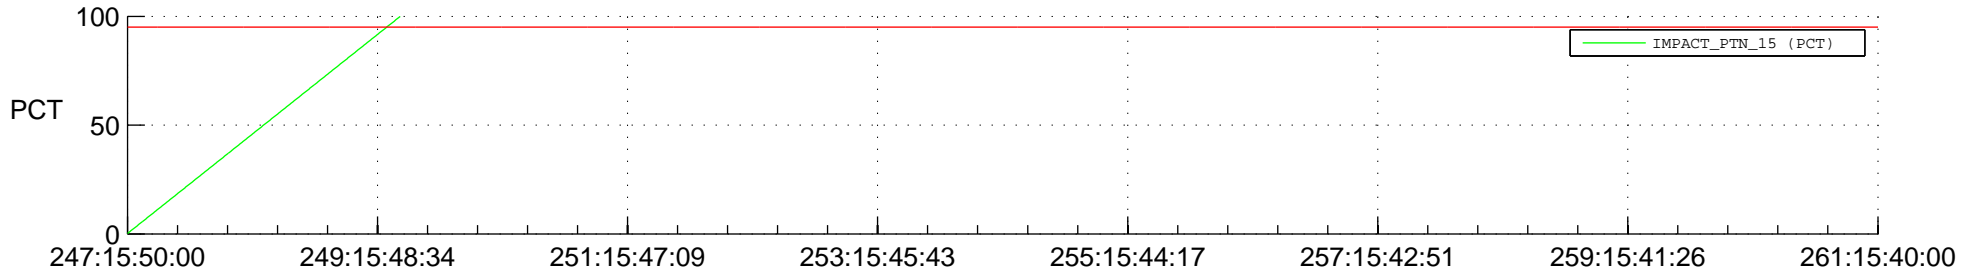

STEREO BEHIND SSR PCT Full Prediction

SWAVES_Percent_Full_Prediction

IMPACT_Percent_Full_Prediction

PLASTIC_Percent_Full_Prediction

Spacecraft_DownLink_Rate

Ground Time (2017:247:15:50:00.000 -2017:261:15:40:00.000)