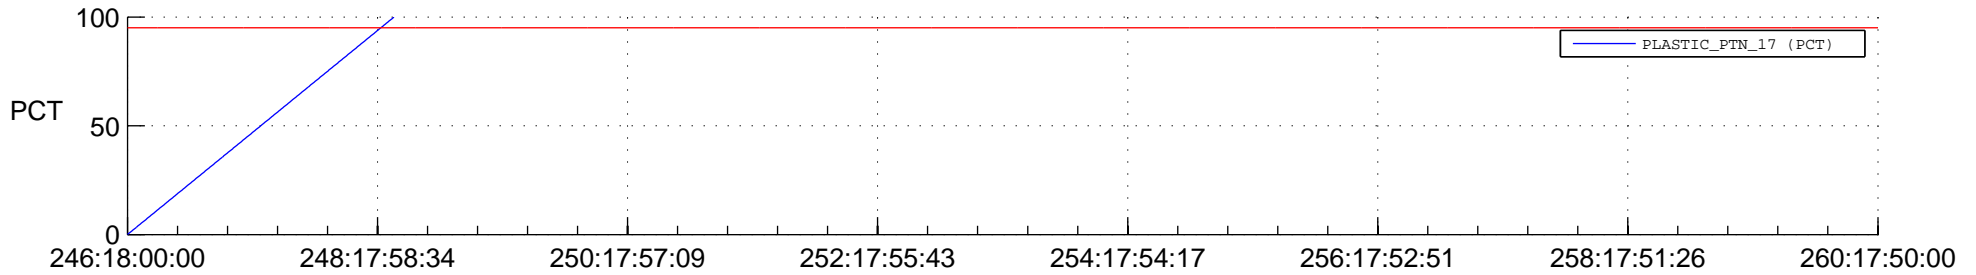

STEREO BEHIND SSR PCT Full Prediction

SWAVES_Percent_Full_Prediction

IMPACT_Percent_Full_Prediction

PLASTIC_Percent_Full_Prediction

Spacecraft_DownLink_Rate

Ground Time (2017:246:18:00:00.000 -2017:260:17:50:00.000)