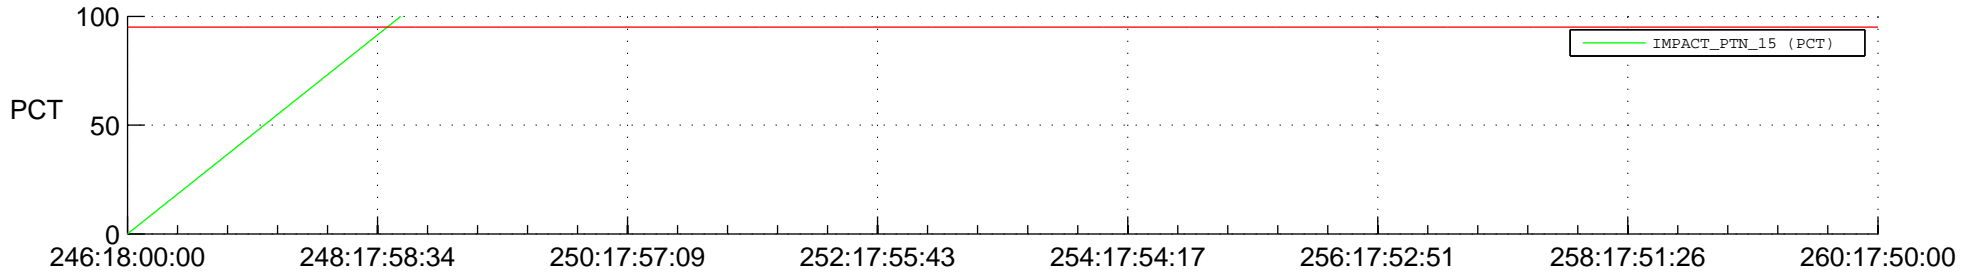

STEREO BEHIND SSR PCT Full Prediction

SWAVES_Percent_Full_Prediction

IMPACT_Percent_Full_Prediction

PLASTIC_Percent_Full_Prediction

Spacecraft_DownLink_Rate

Ground Time (2017:246:18:00:00.000 -2017:260:17:50:00.000)