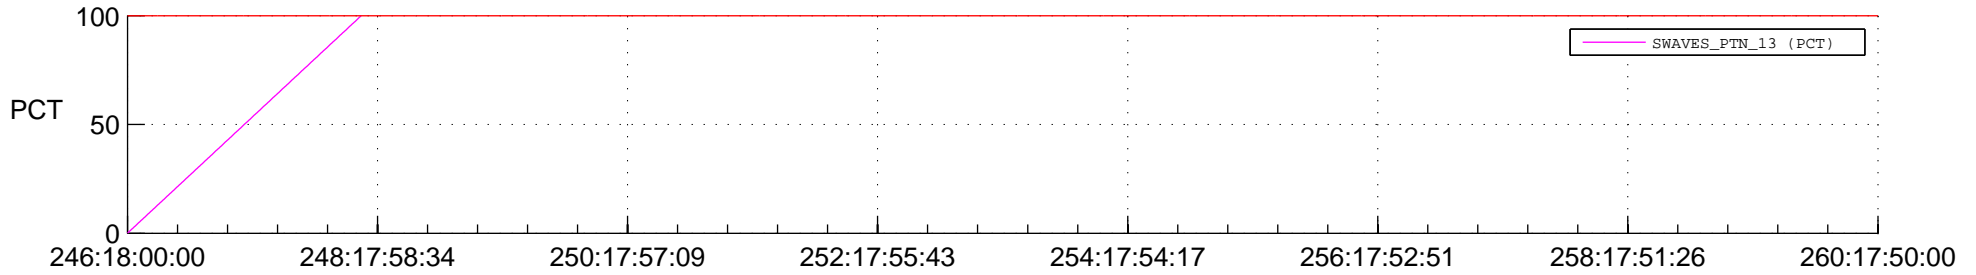

STEREO BEHIND SSR PCT Full Prediction

SWAVES_Percent_Full_Prediction

IMPACT_Percent_Full_Prediction

PLASTIC_Percent_Full_Prediction

Spacecraft_DownLink_Rate

Ground Time (2017:246:18:00:00.000 -2017:260:17:50:00.000)