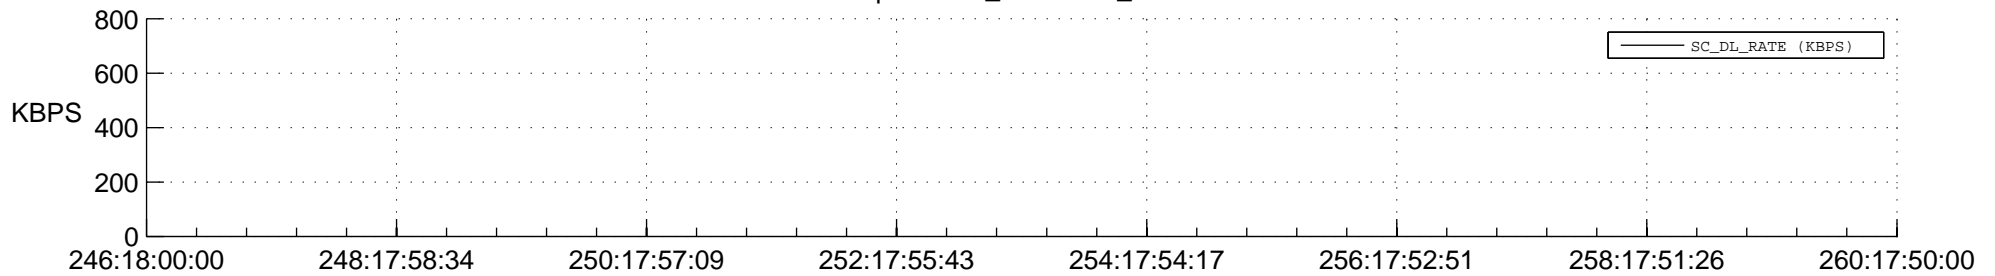

STEREO BEHIND SSR PCT Full Prediction

SWAVES_Percent_Full_Prediction

IMPACT_Percent_Full_Prediction

PLASTIC_Percent_Full_Prediction

Spacecraft_DownLink_Rate

Ground Time (2017:246:18:00:00.000 -2017:260:17:50:00.000)