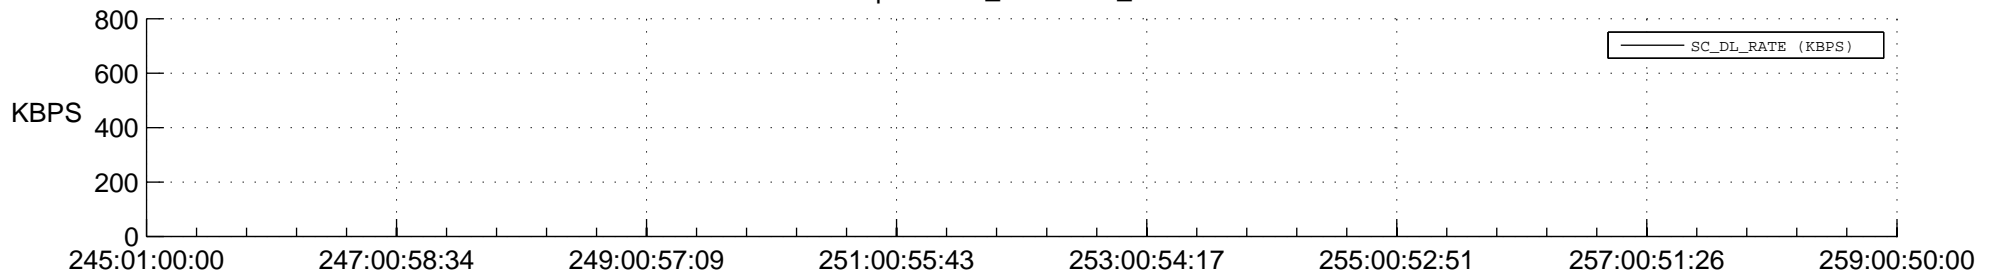

STEREO BEHIND SSR PCT Full Prediction

SWAVES_Percent_Full_Prediction

IMPACT_Percent_Full_Prediction

PLASTIC_Percent_Full_Prediction

Spacecraft_DownLink_Rate

Ground Time (2017:245:01:00:00.000 -2017:259:00:50:00.000)