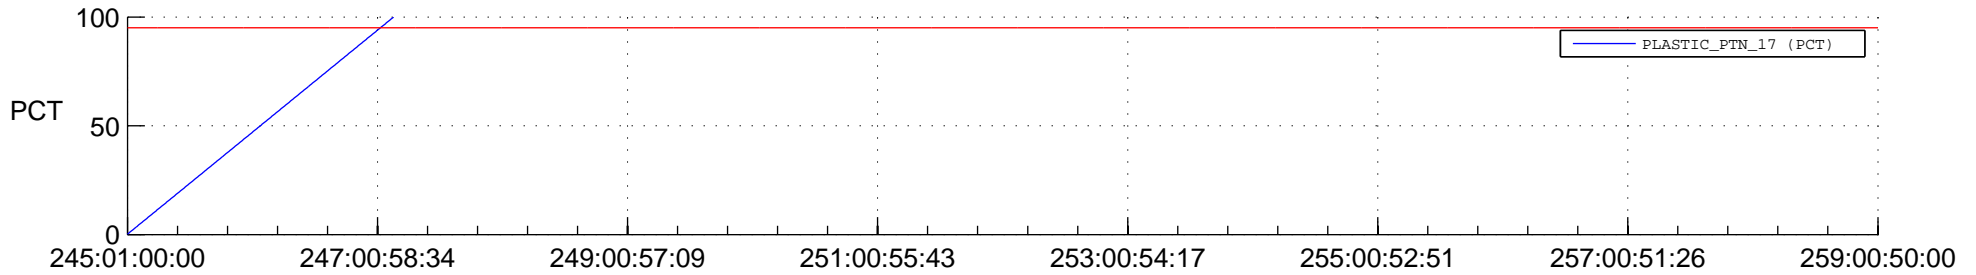

STEREO BEHIND SSR PCT Full Prediction

SWAVES_Percent_Full_Prediction

IMPACT_Percent_Full_Prediction

PLASTIC_Percent_Full_Prediction

Spacecraft_DownLink_Rate

Ground Time (2017:245:01:00:00.000 -2017:259:00:50:00.000)