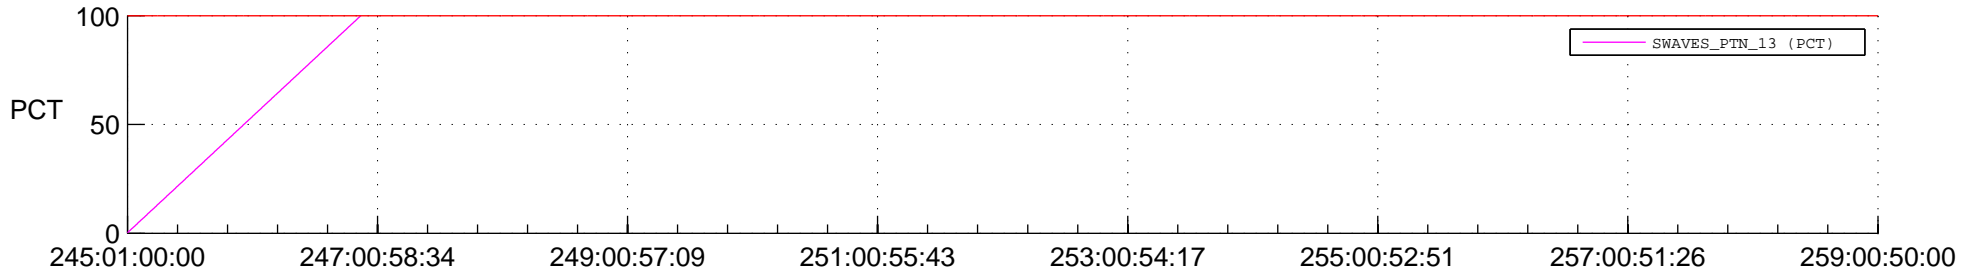

STEREO BEHIND SSR PCT Full Prediction

SWAVES_Percent_Full_Prediction

IMPACT_Percent_Full_Prediction

PLASTIC_Percent_Full_Prediction

Spacecraft_DownLink_Rate

Ground Time (2017:245:01:00:00.000 -2017:259:00:50:00.000)