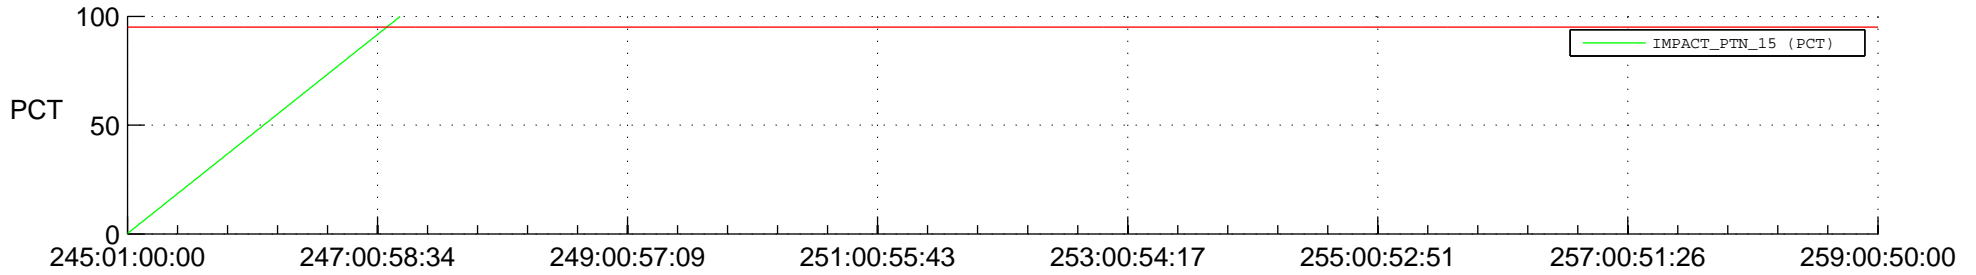

STEREO BEHIND SSR PCT Full Prediction

SWAVES_Percent_Full_Prediction

IMPACT_Percent_Full_Prediction

PLASTIC_Percent_Full_Prediction

Spacecraft_DownLink_Rate

Ground Time (2017:245:01:00:00.000 -2017:259:00:50:00.000)