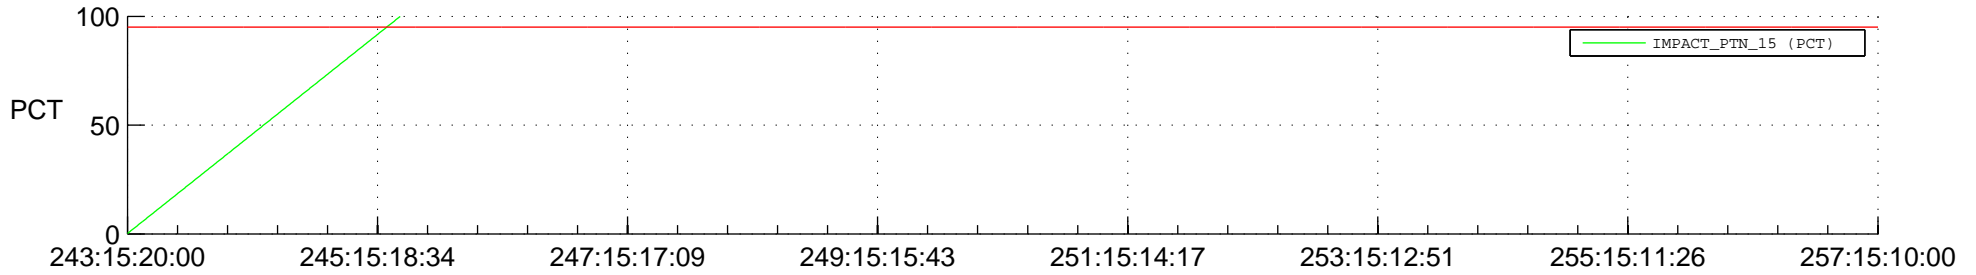

IMPACT_Percent_Full_Prediction