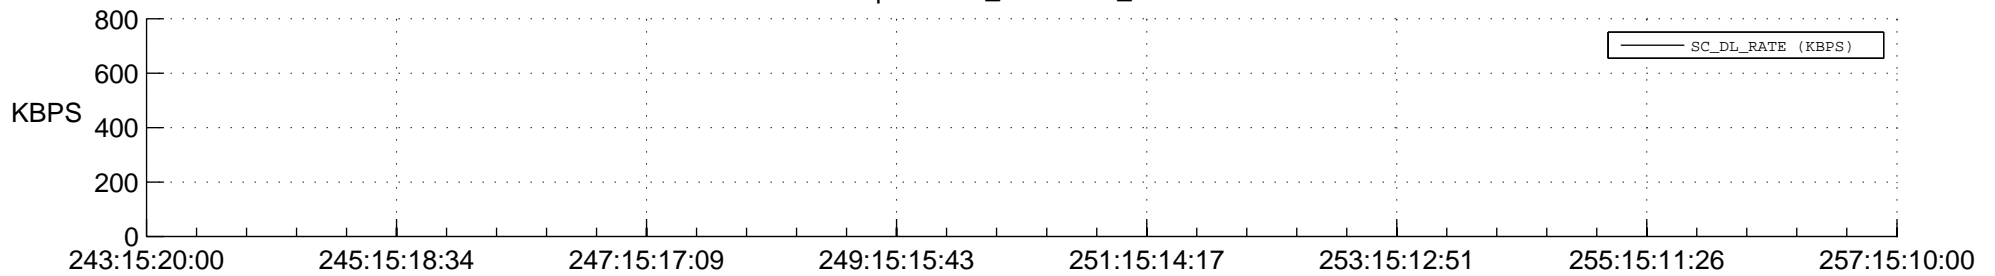

## Spacecraft\_DownLink\_Rate

Ground Time (2017:243:15:20:00.000 -2017:257:15:10:00.000)