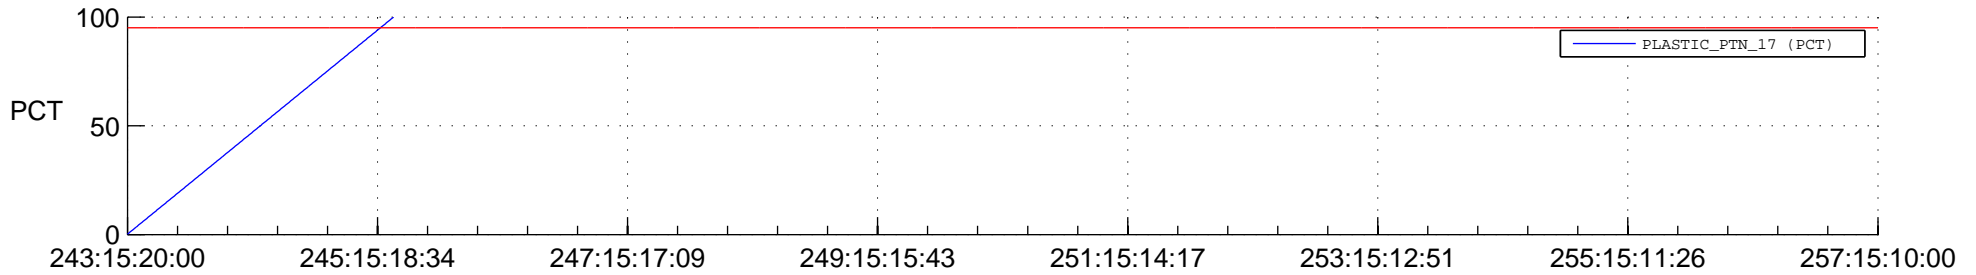

## SWAVES\_Percent\_Full\_Prediction

## Spacecraft\_DownLink\_Rate

Ground Time (2017:243:15:20:00.000 -2017:257:15:10:00.000)