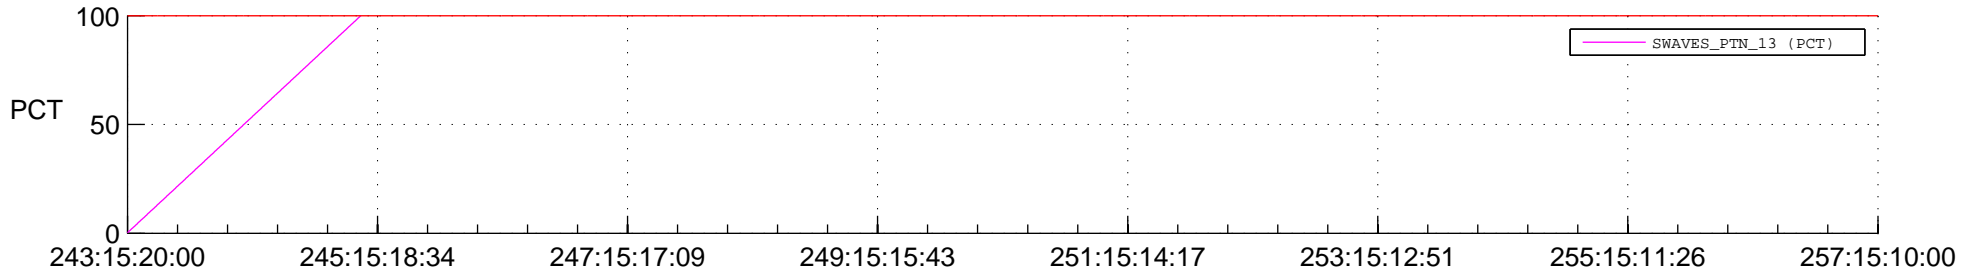

STEREO BEHIND SSR PCT Full Prediction

SWAVES_Percent_Full_Prediction