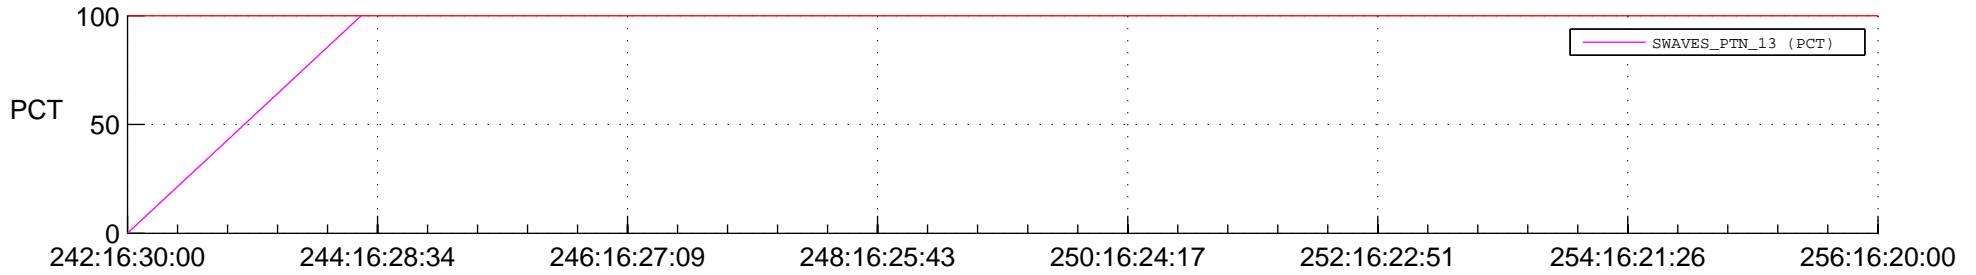

STEREO BEHIND SSR PCT Full Prediction

SWAVES_Percent_Full_Prediction

IMPACT_Percent_Full_Prediction

PLASTIC_Percent_Full_Prediction

Spacecraft_DownLink_Rate

Ground Time (2017:242:16:30:00.000 -2017:256:16:20:00.000)