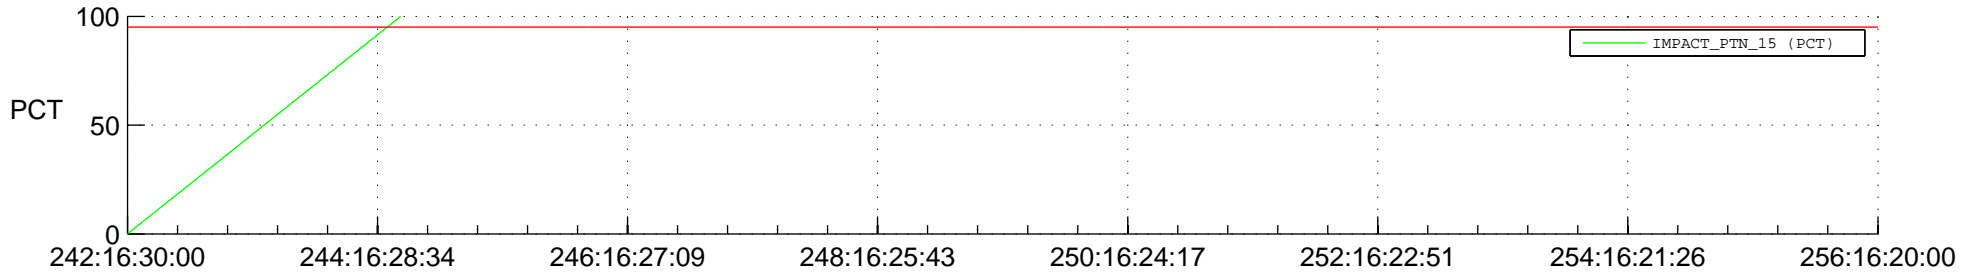

STEREO BEHIND SSR PCT Full Prediction

SWAVES_Percent_Full_Prediction

IMPACT_Percent_Full_Prediction

PLASTIC_Percent_Full_Prediction

Spacecraft_DownLink_Rate

Ground Time (2017:242:16:30:00.000 -2017:256:16:20:00.000)