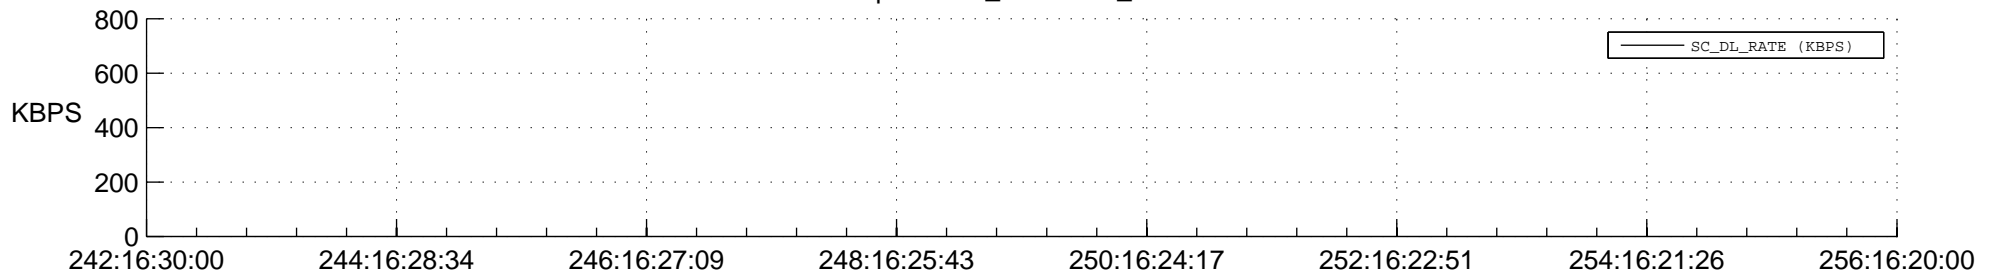

STEREO BEHIND SSR PCT Full Prediction

SWAVES_Percent_Full_Prediction

IMPACT_Percent_Full_Prediction

PLASTIC_Percent_Full_Prediction

Spacecraft_DownLink_Rate

Ground Time (2017:242:16:30:00.000 -2017:256:16:20:00.000)