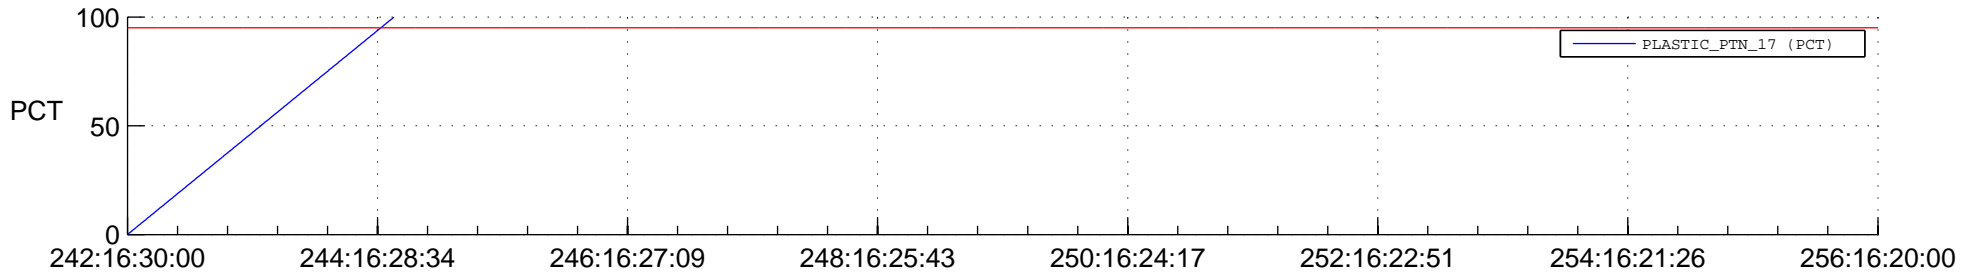

STEREO BEHIND SSR PCT Full Prediction

SWAVES_Percent_Full_Prediction

IMPACT_Percent_Full_Prediction

PLASTIC_Percent_Full_Prediction

Spacecraft_DownLink_Rate

Ground Time (2017:242:16:30:00.000 -2017:256:16:20:00.000)