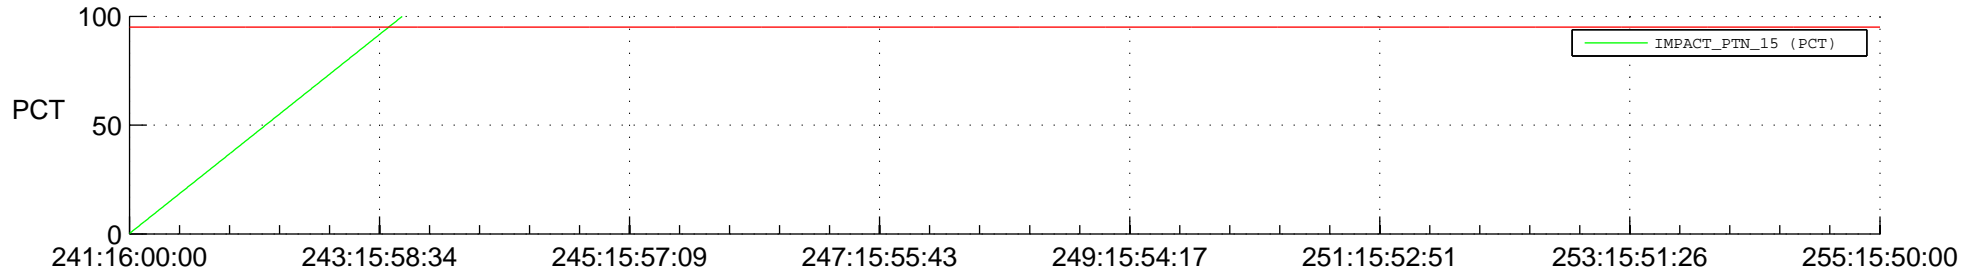

STEREO BEHIND SSR PCT Full Prediction

SWAVES_Percent_Full_Prediction

IMPACT_Percent_Full_Prediction

PLASTIC_Percent_Full_Prediction

Spacecraft_DownLink_Rate

Ground Time (2017:241:16:00:00.000 -2017:255:15:50:00.000)