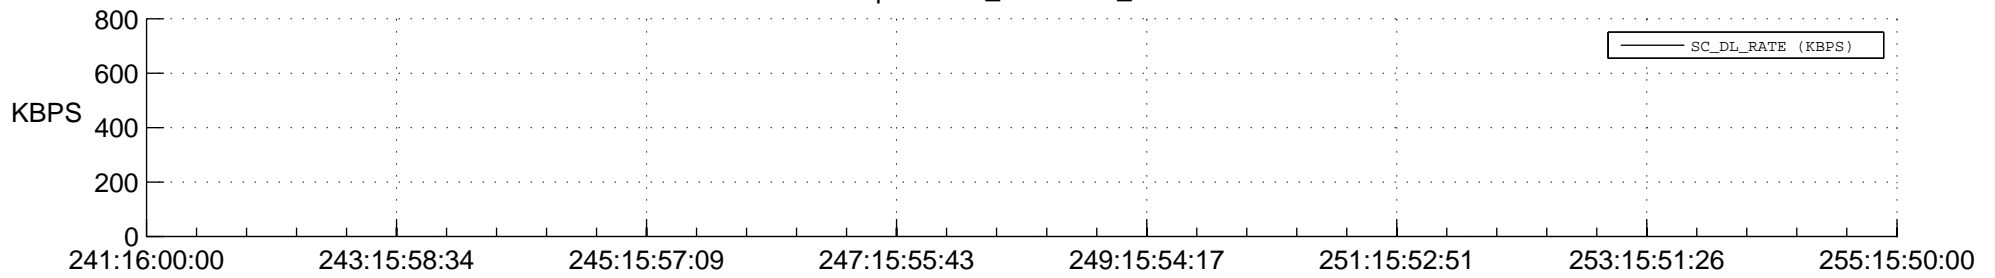

STEREO BEHIND SSR PCT Full Prediction

SWAVES_Percent_Full_Prediction

IMPACT_Percent_Full_Prediction

PLASTIC_Percent_Full_Prediction

Spacecraft_DownLink_Rate

Ground Time (2017:241:16:00:00.000 -2017:255:15:50:00.000)