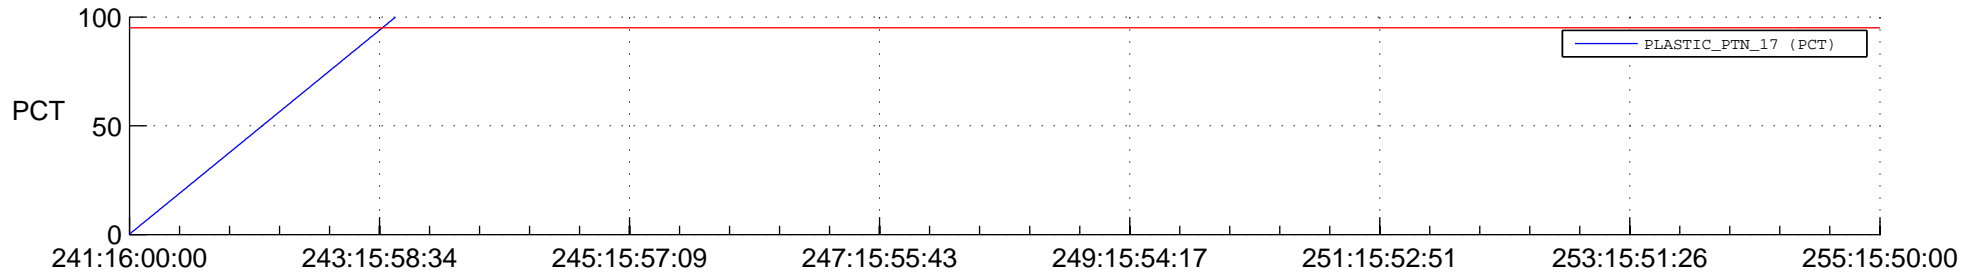

STEREO BEHIND SSR PCT Full Prediction

SWAVES_Percent_Full_Prediction

IMPACT_Percent_Full_Prediction

PLASTIC_Percent_Full_Prediction

Spacecraft_DownLink_Rate

Ground Time (2017:241:16:00:00.000 -2017:255:15:50:00.000)