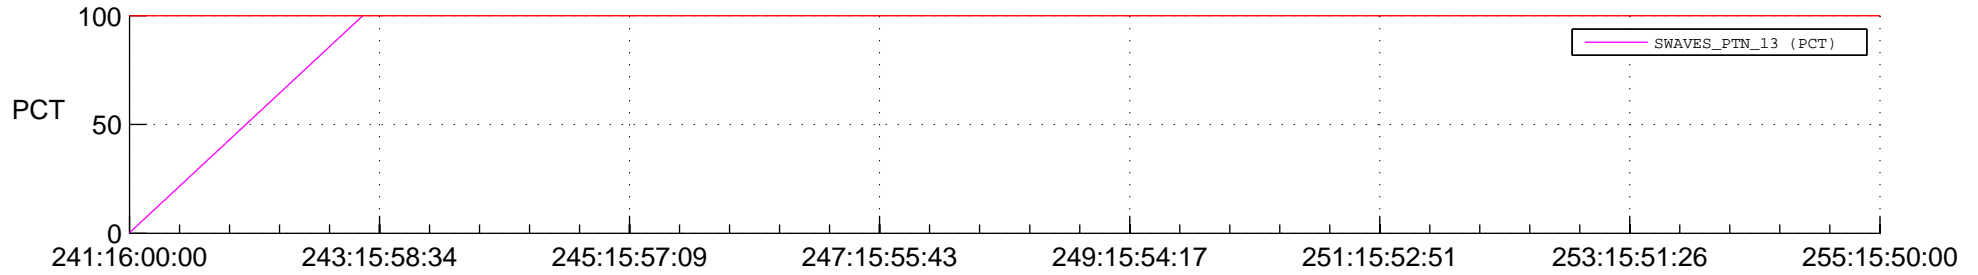

STEREO BEHIND SSR PCT Full Prediction

SWAVES_Percent_Full_Prediction

IMPACT_Percent_Full_Prediction

PLASTIC_Percent_Full_Prediction

Spacecraft_DownLink_Rate

Ground Time (2017:241:16:00:00.000 -2017:255:15:50:00.000)